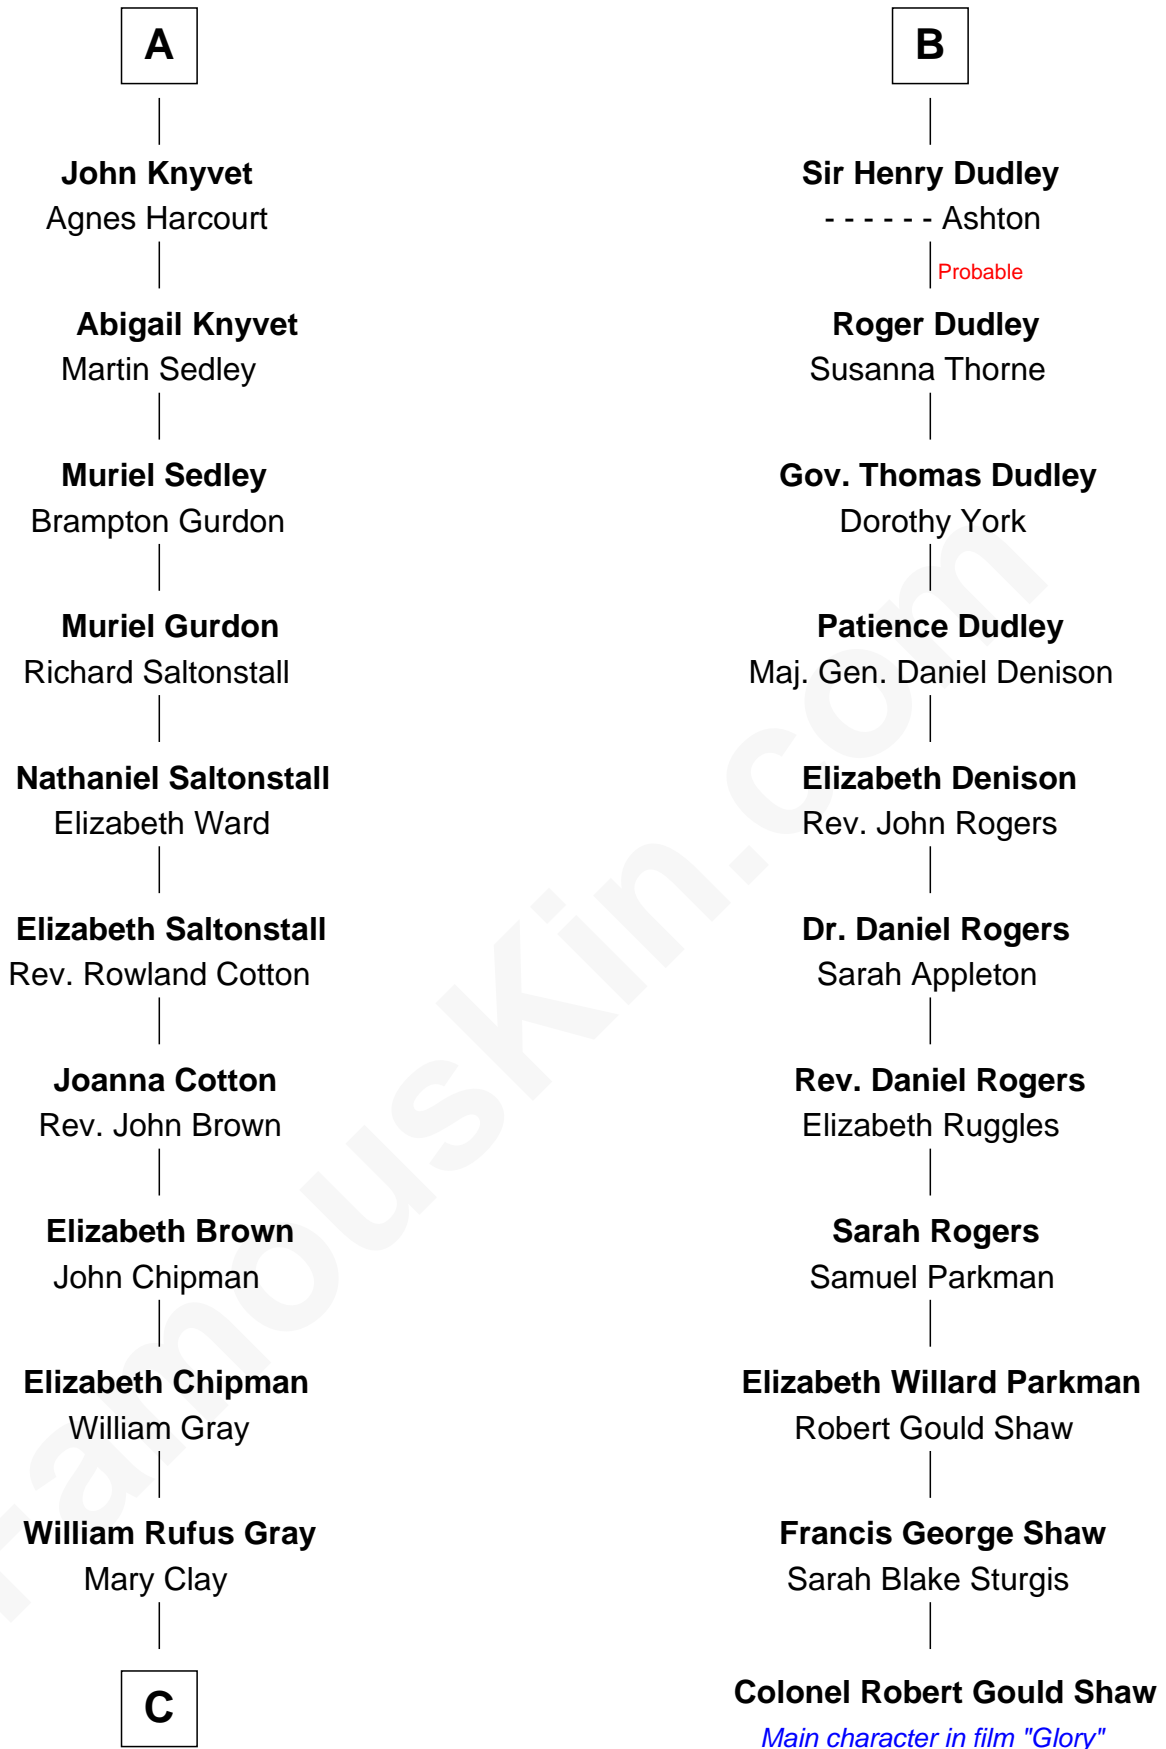

## Relationship Chart of

### Story Musgrave

NASA Astronaut

17th cousin 4 times removed of

**Colonel Robert Gould Shaw**  
U.S. Civil War leader of film "Glory" fame

**C**

—  
**William Gray**  
Sarah Frances Loring

—  
**Edward Gray**  
Elizabeth Gray Story

—  
**Marguerite Gray**  
John Butler Swann

—  
**Marguerite Swann**  
Percy Musgrave

—  
**Story Musgrave**  
*NASA Astronaut*

FamousKin.com