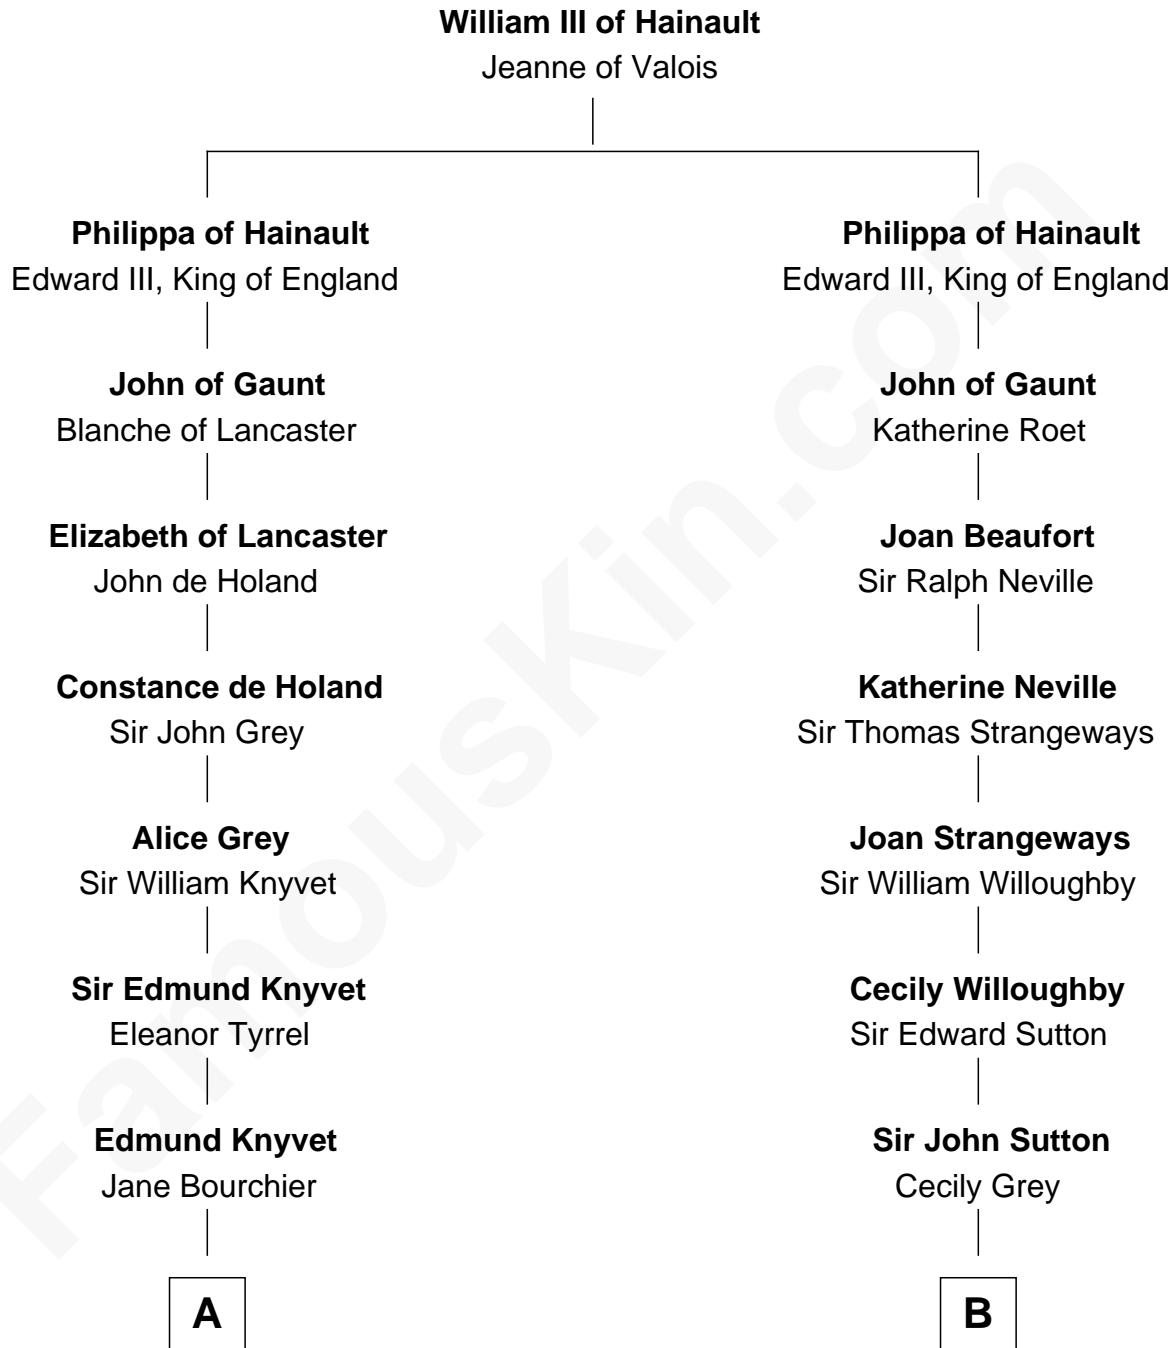

## Relationship Chart of

### Story Musgrave

NASA Astronaut

17th cousin 4 times removed of

**Colonel Robert Gould Shaw**  
U.S. Civil War leader of film "Glory" fame

**C**

—  
**William Gray**  
Sarah Frances Loring

—  
**Edward Gray**  
Elizabeth Gray Story

—  
**Marguerite Gray**  
John Butler Swann

—  
**Marguerite Swann**  
Percy Musgrave

—  
**Story Musgrave**  
*NASA Astronaut*

FamousKin.com