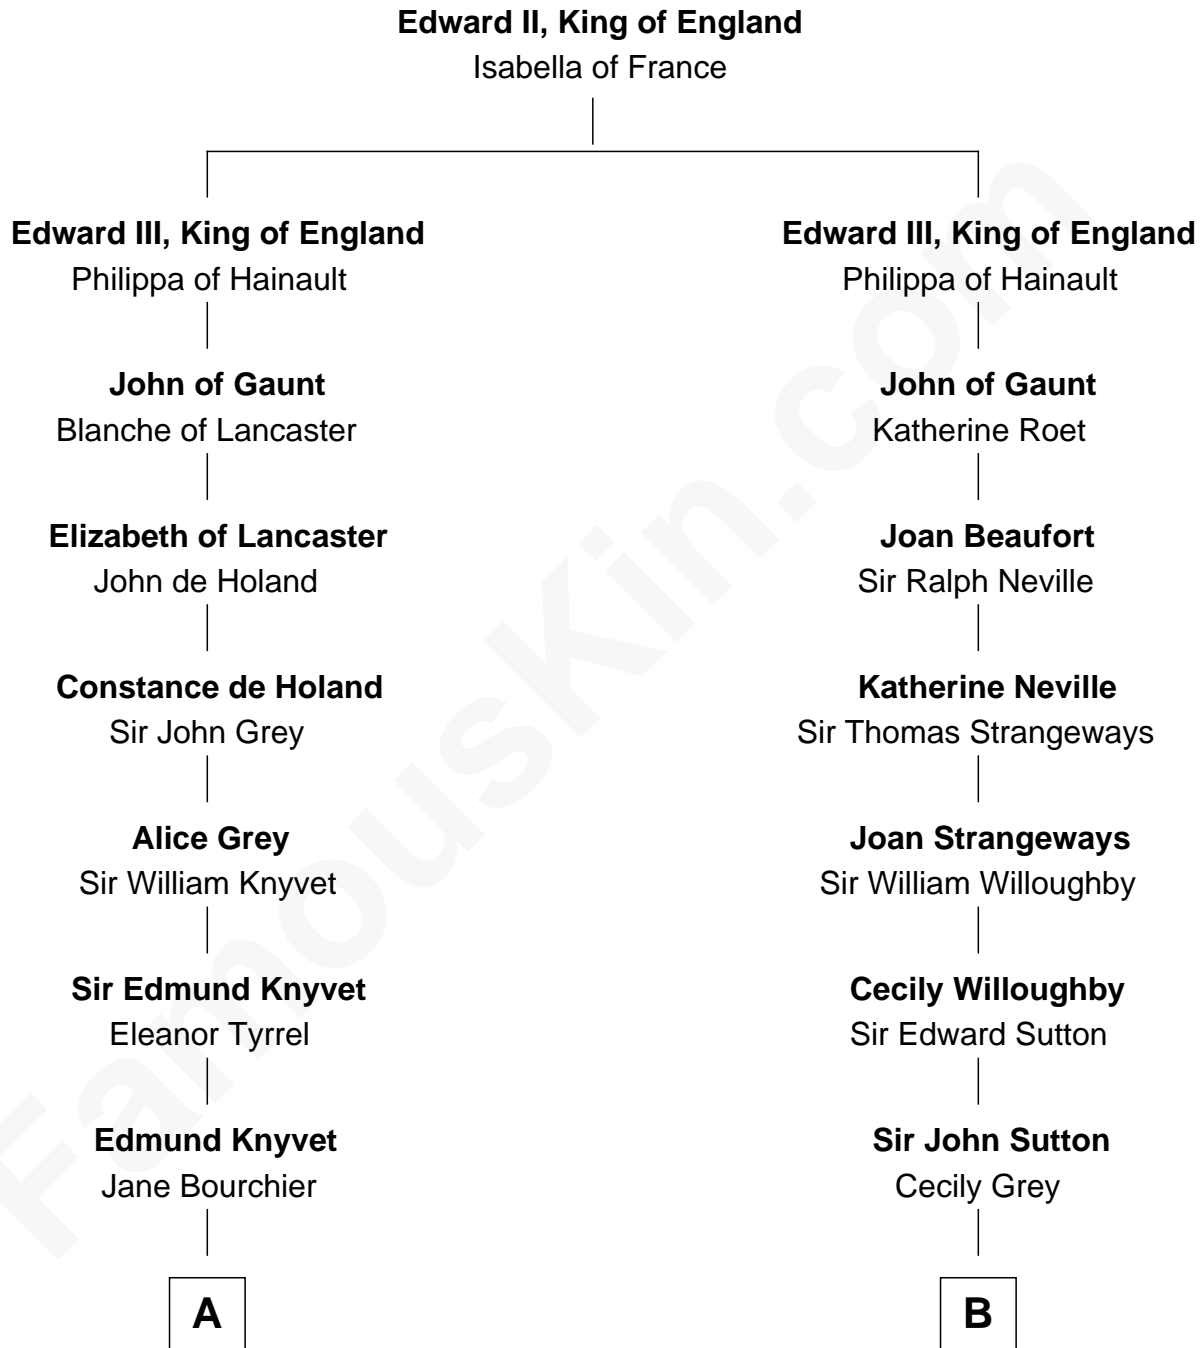

FamousKin.com

Relationship Chart of

Story Musgrave

NASA Astronaut

17th cousin 4 times removed of

Colonel Robert Gould Shaw

U.S. Civil War leader of film "Glory" fame

C

—
William Gray
Sarah Frances Loring

—
Edward Gray
Elizabeth Gray Story

—
Marguerite Gray
John Butler Swann

—
Marguerite Swann
Percy Musgrave

—
Story Musgrave
NASA Astronaut

FamousKin.com