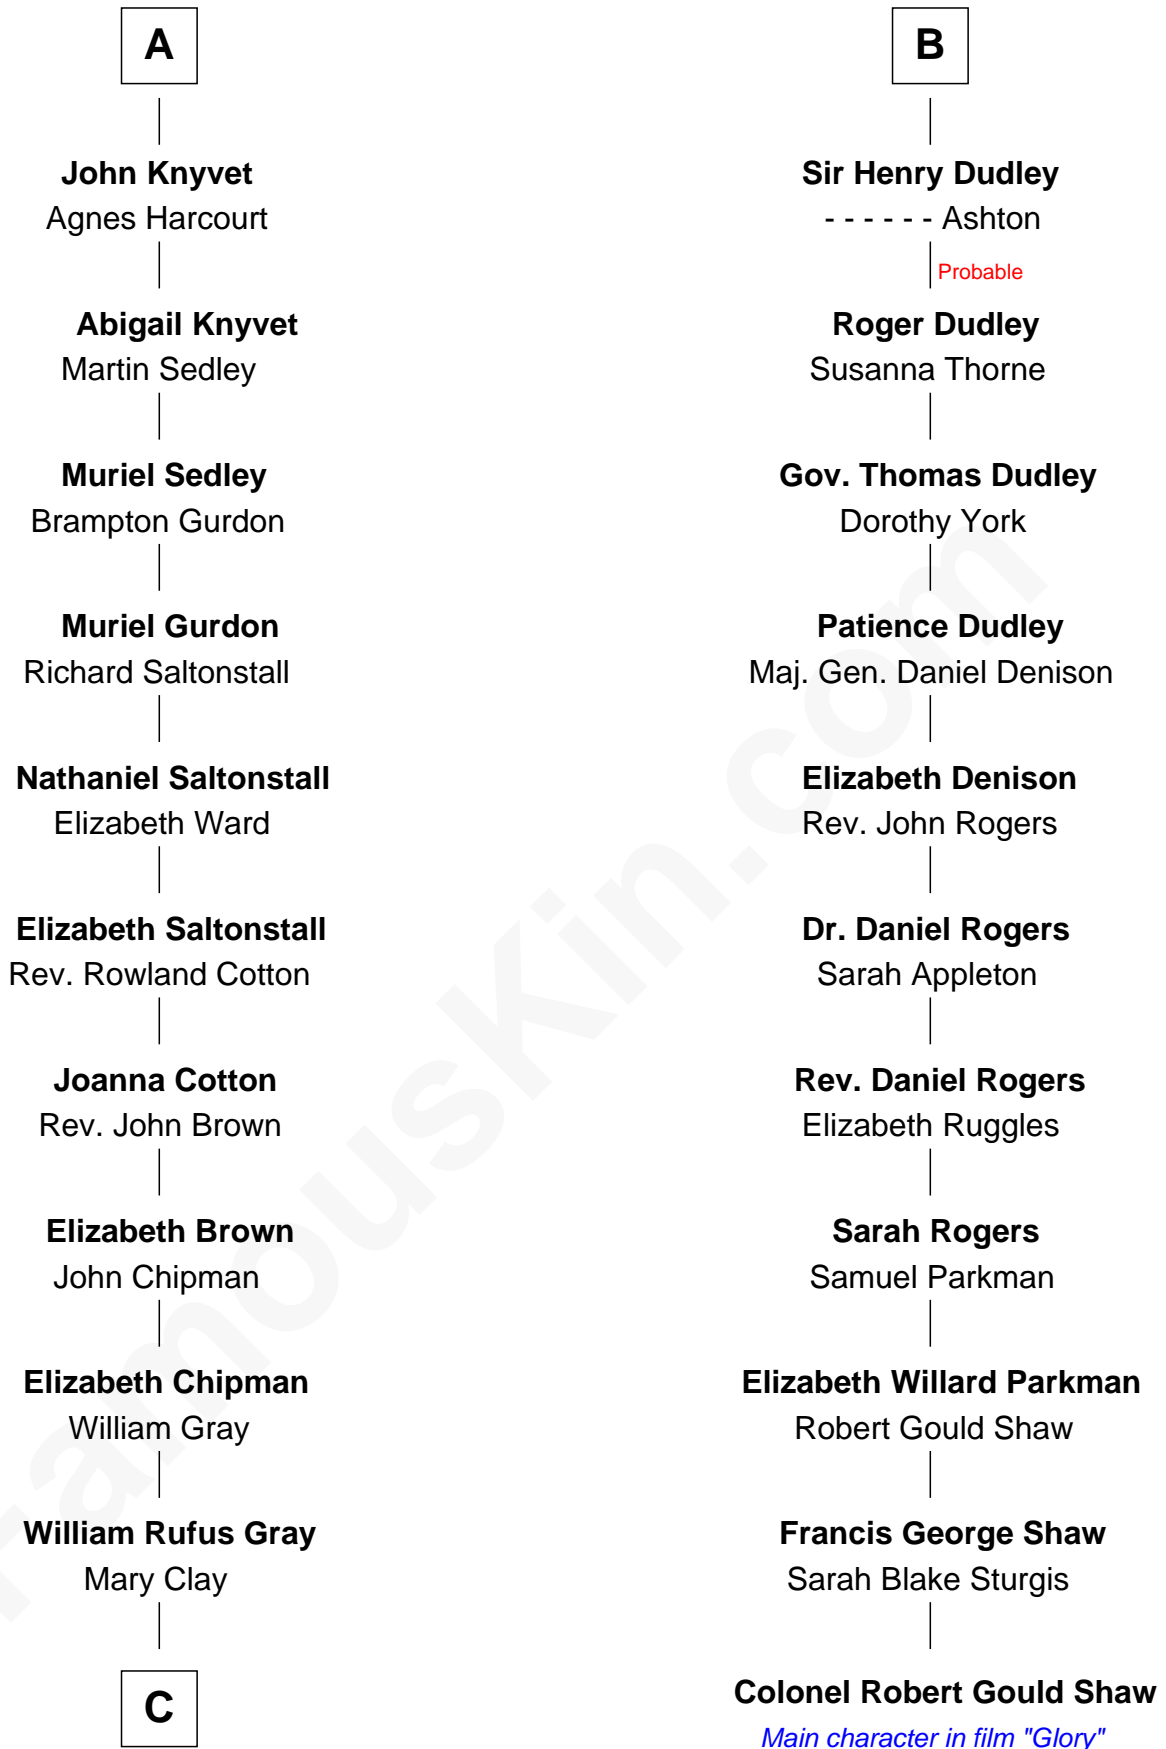

FamousKin.com

Relationship Chart of

Story Musgrave

NASA Astronaut

17th cousin 4 times removed of

Colonel Robert Gould Shaw

U.S. Civil War leader of film "Glory" fame

C

—
William Gray
Sarah Frances Loring

—
Edward Gray
Elizabeth Gray Story

—
Marguerite Gray
John Butler Swann

—
Marguerite Swann
Percy Musgrave

—
Story Musgrave
NASA Astronaut

FamousKin.com