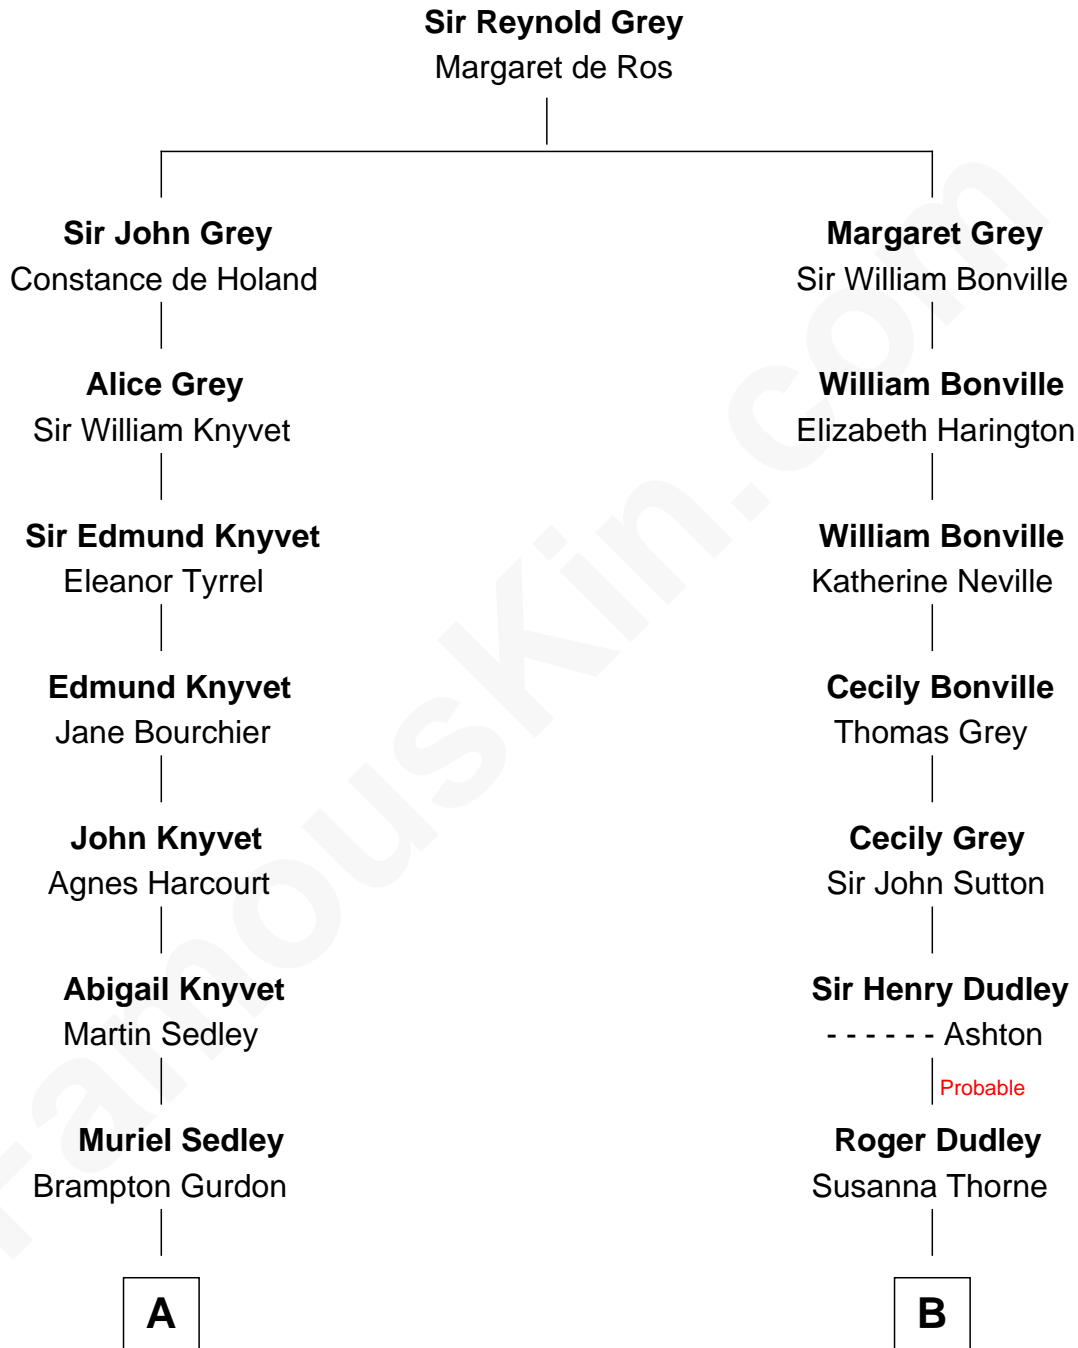

FamousKin.com

Relationship Chart of

Story Musgrave

NASA Astronaut

15th cousin 3 times removed of

Colonel Robert Gould Shaw
U.S. Civil War leader of film "Glory" fame

C

—
Marguerite Swann

Percy Musgrave

—
Story Musgrave

NASA Astronaut

FamousKin.com