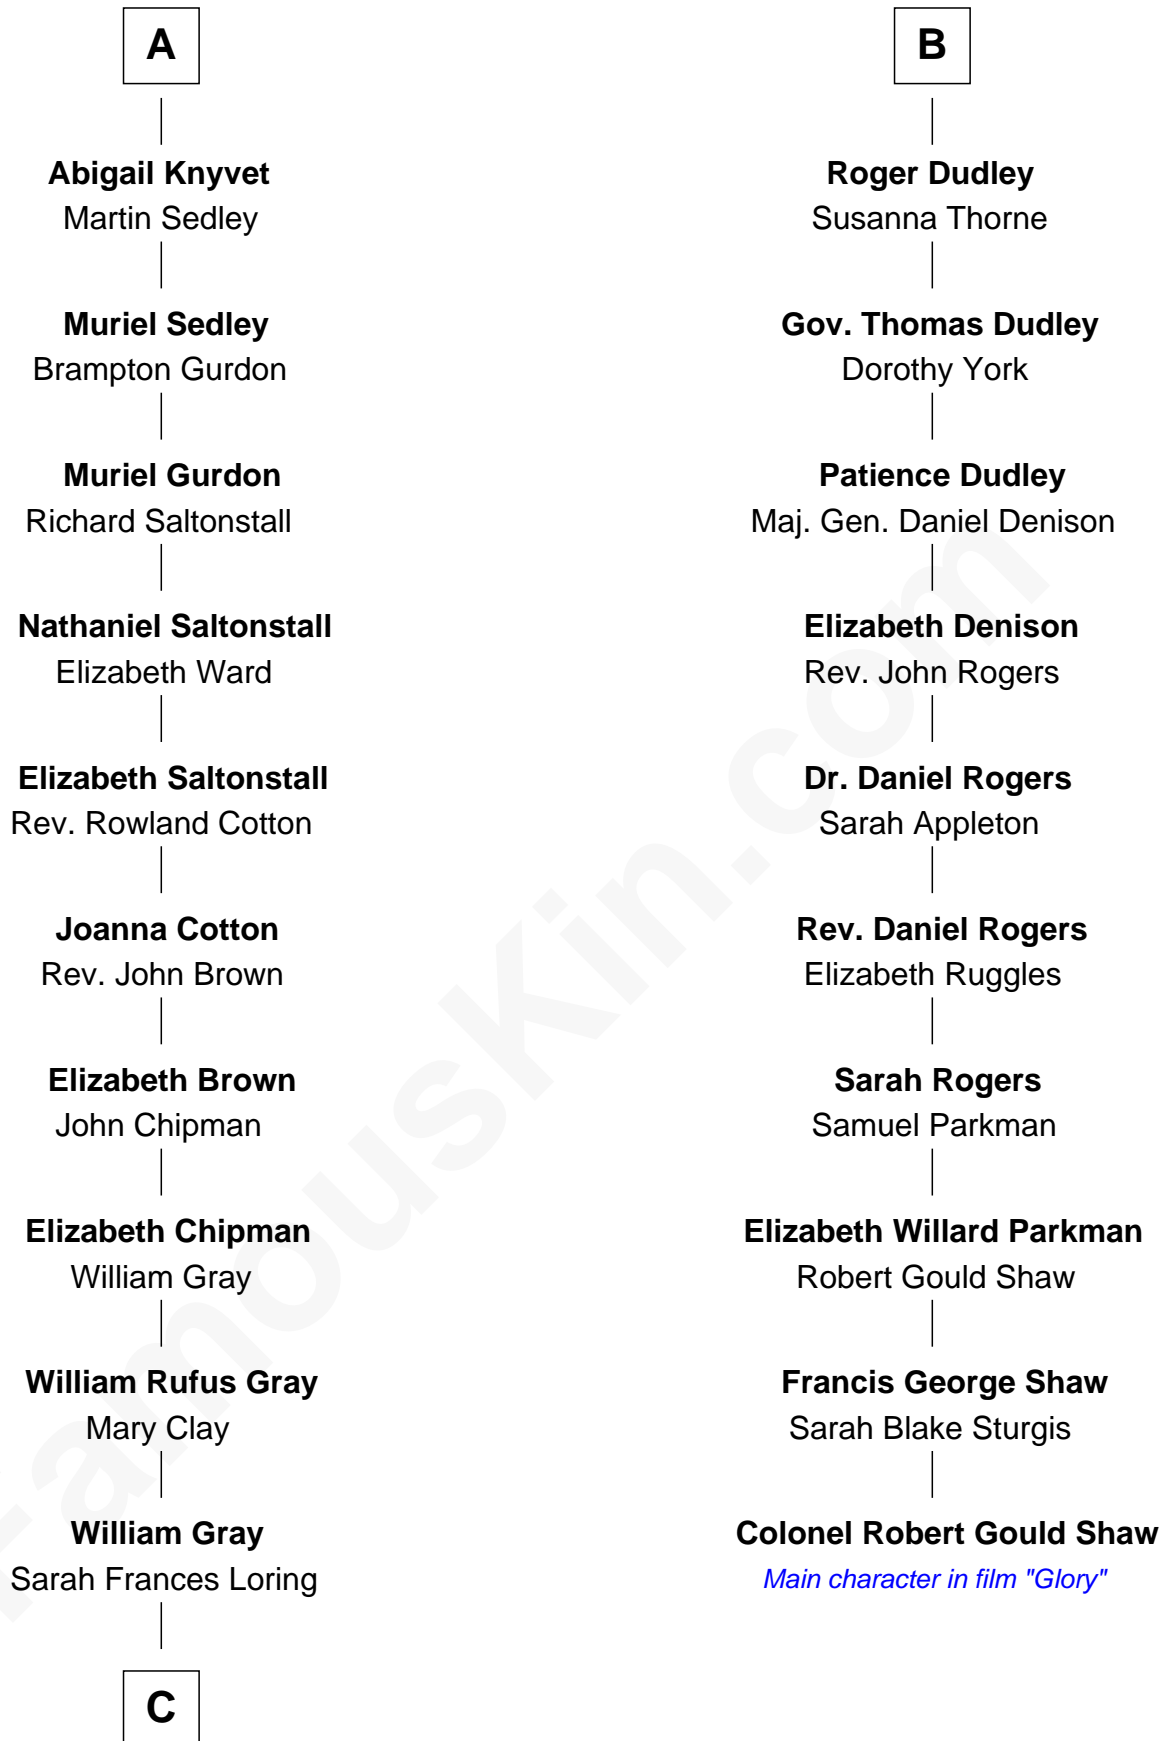

FamousKin.com

Relationship Chart of

Story Musgrave

NASA Astronaut

16th cousin 4 times removed of

Colonel Robert Gould Shaw

U.S. Civil War leader of film "Glory" fame

C

—
Edward Gray
Elizabeth Gray Story

—
Marguerite Gray
John Butler Swann

—
Marguerite Swann
Percy Musgrave

—
Story Musgrave
NASA Astronaut

FamousKin.com