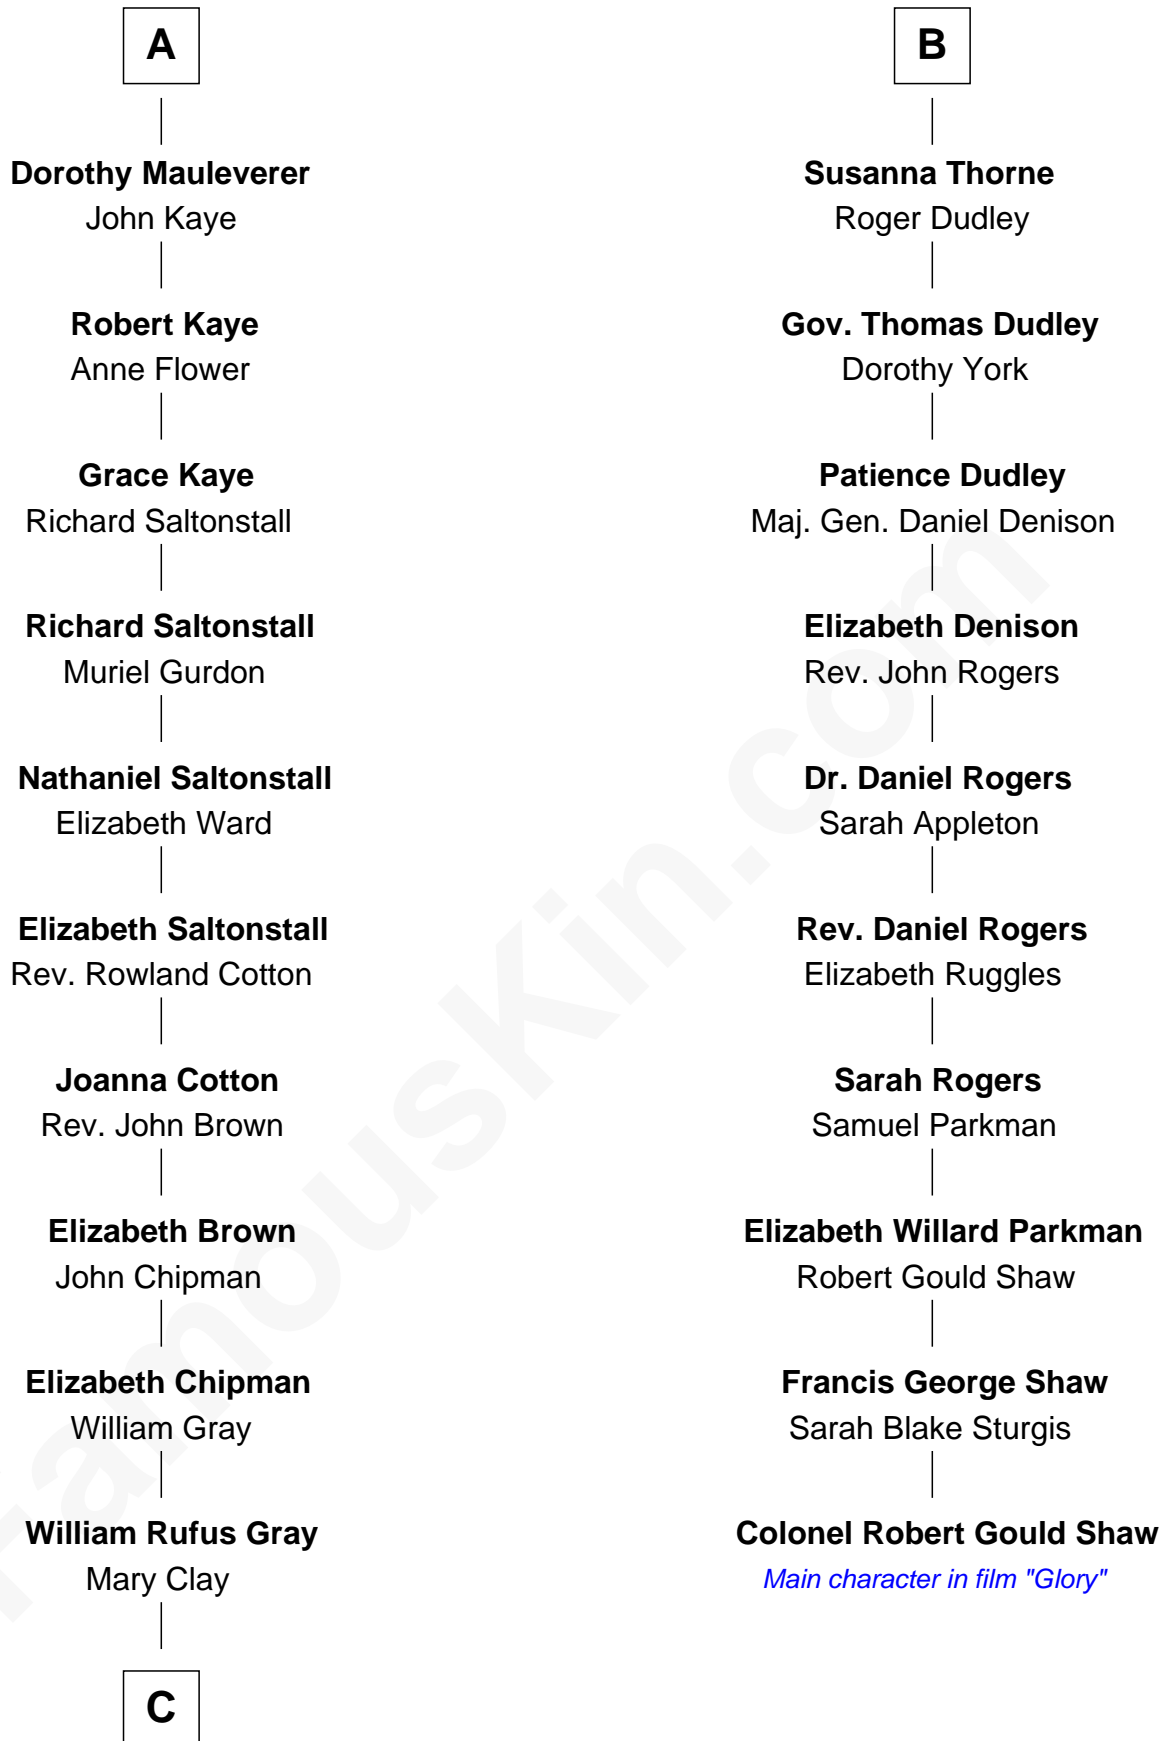

FamousKin.com

Relationship Chart of

Story Musgrave

NASA Astronaut

16th cousin 5 times removed of

Colonel Robert Gould Shaw

U.S. Civil War leader of film "Glory" fame

C

—
William Gray
Sarah Frances Loring

—
Edward Gray
Elizabeth Gray Story

—
Marguerite Gray
John Butler Swann

—
Marguerite Swann
Percy Musgrave

—
Story Musgrave
NASA Astronaut

FamousKin.com