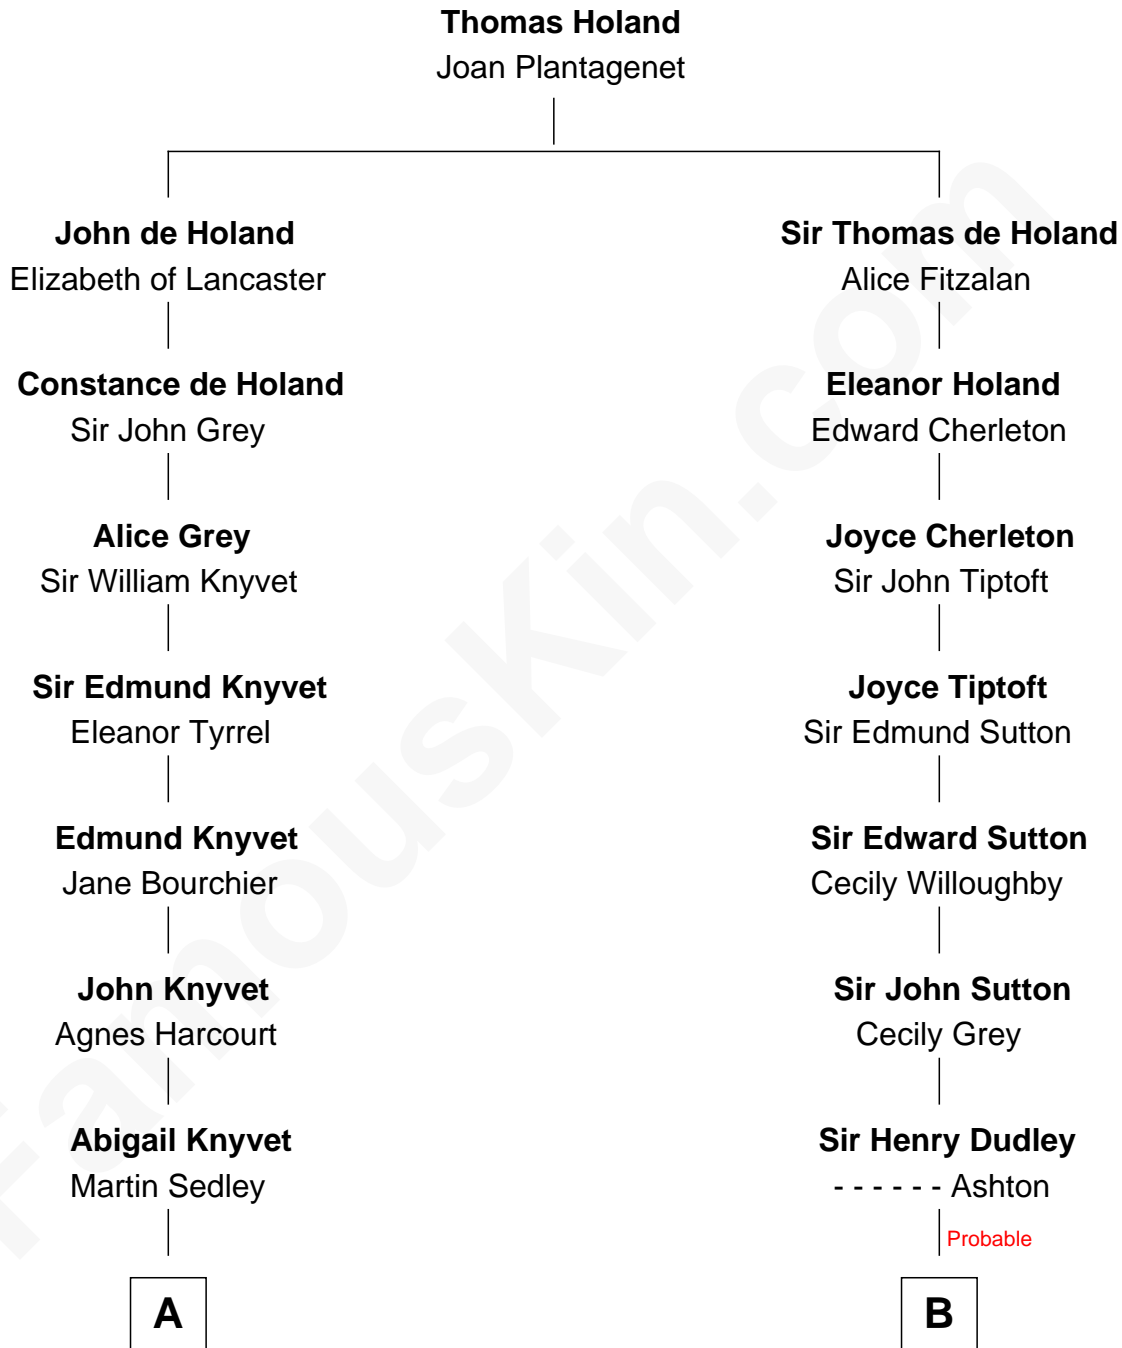

FamousKin.com

Relationship Chart of

Story Musgrave

NASA Astronaut

16th cousin 3 times removed of

Colonel Robert Gould Shaw
U.S. Civil War leader of film "Glory" fame

C

—
Marguerite Gray
John Butler Swann

—
Marguerite Swann
Percy Musgrave

—
Story Musgrave
NASA Astronaut

FamousKin.com