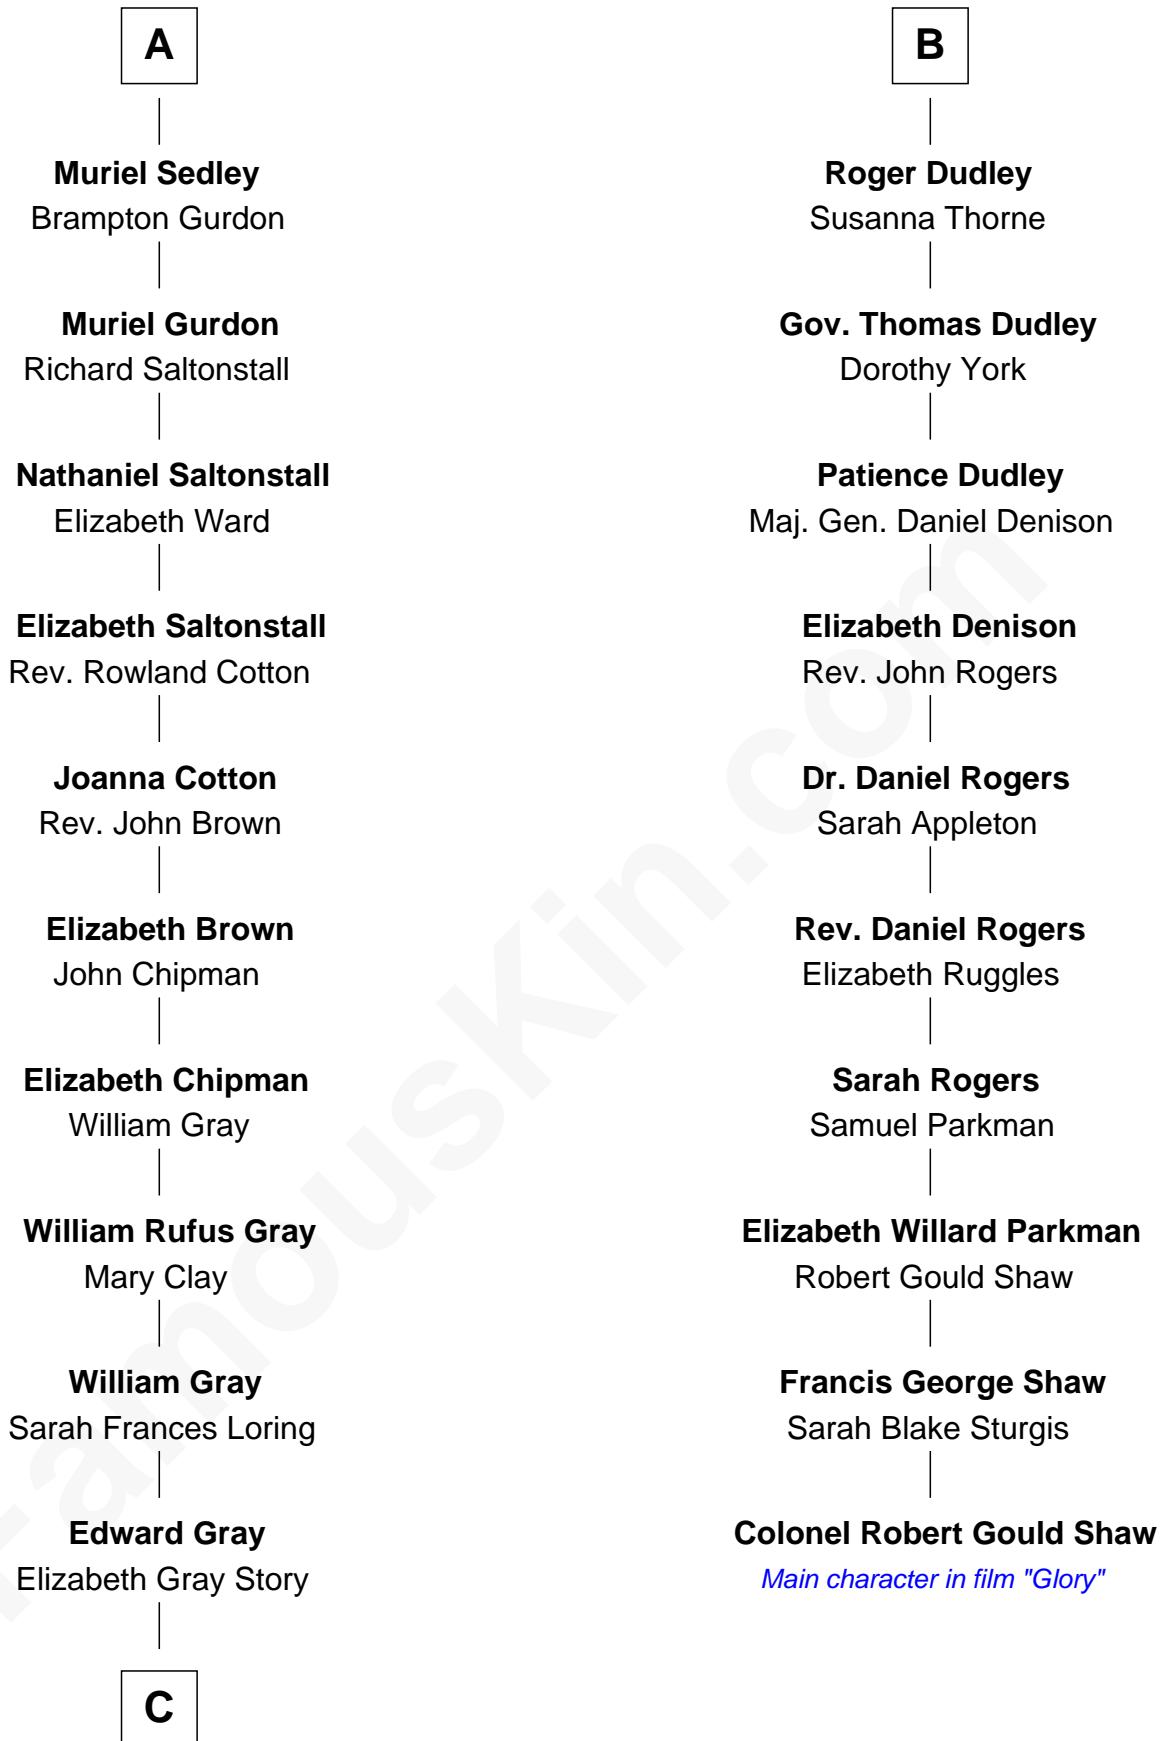

FamousKin.com

Relationship Chart of

Story Musgrave

NASA Astronaut

16th cousin 3 times removed of

Colonel Robert Gould Shaw
U.S. Civil War leader of film "Glory" fame

C

—
Marguerite Gray
John Butler Swann

—
Marguerite Swann
Percy Musgrave

—
Story Musgrave
NASA Astronaut

FamousKin.com