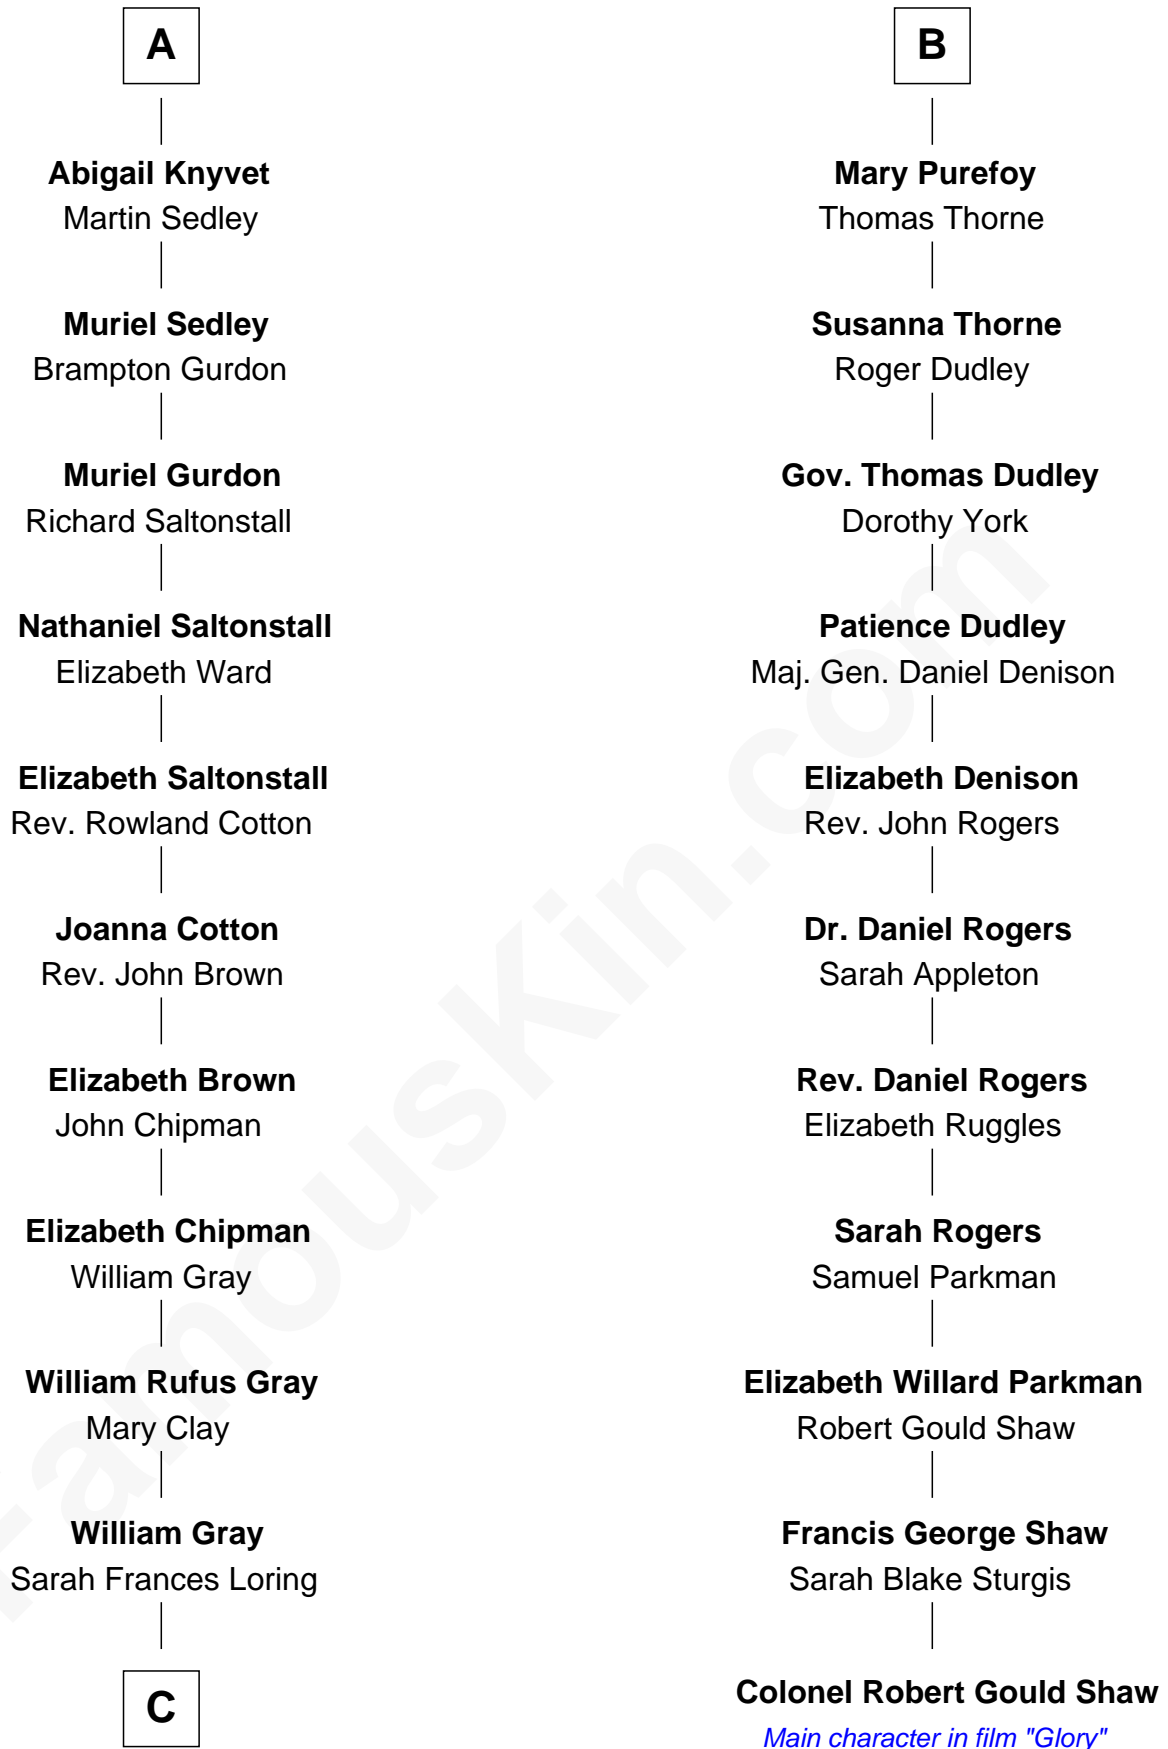

## Relationship Chart of

### Story Musgrave

NASA Astronaut

17th cousin 3 times removed of

**Colonel Robert Gould Shaw**  
U.S. Civil War leader of film "Glory" fame

**C**

—  
**Edward Gray**  
Elizabeth Gray Story

—  
**Marguerite Gray**  
John Butler Swann

—  
**Marguerite Swann**  
Percy Musgrave

—  
**Story Musgrave**  
*NASA Astronaut*

FamousKin.com