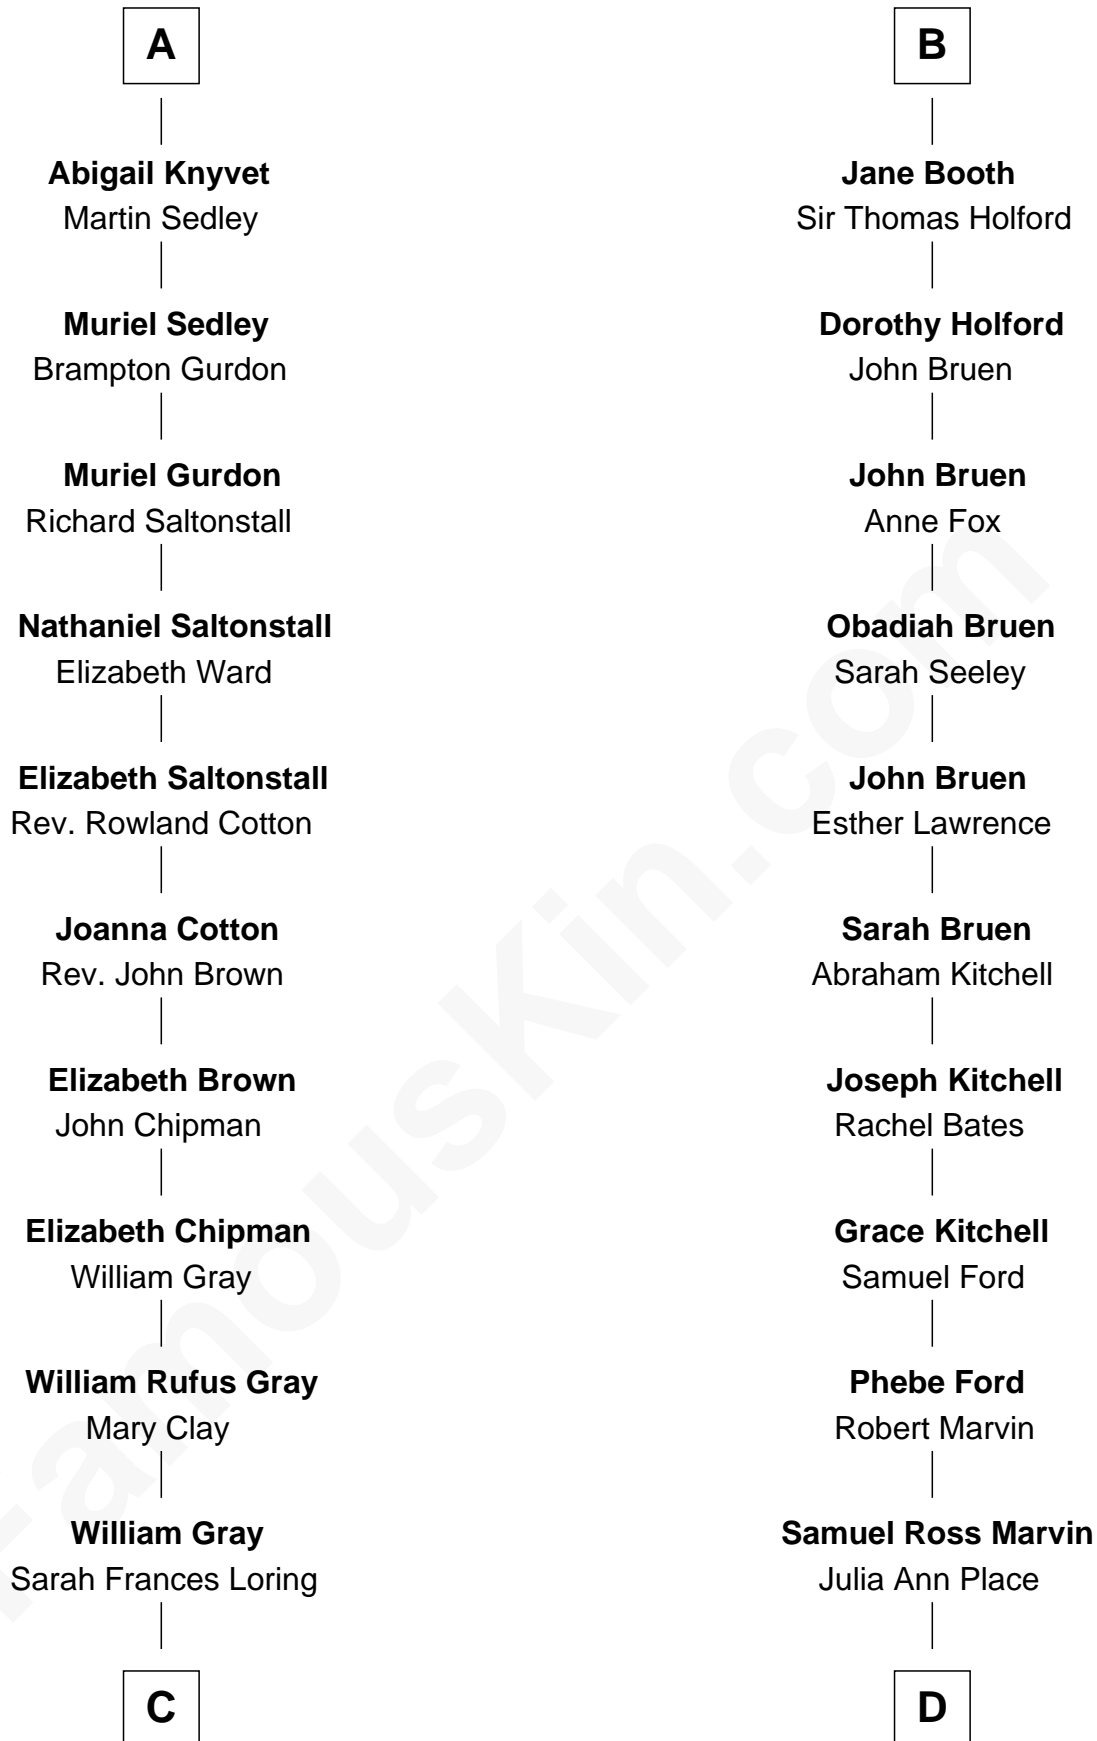

# FamousKin.com Relationship Chart of

**Story Musgrave**

*NASA Astronaut*

20th cousin of

**Barbara (Pierce) Bush**

*First Lady of President George H.W. Bush*

**C**

**Edward Gray**  
Elizabeth Gray Story

**Marguerite Gray**  
John Butler Swann

**Marguerite Swann**  
Percy Musgrave

**Story Musgrave**  
*NASA Astronaut*

**D**

**Jerome Place Marvin**  
Martha Ann Stokes

**Mabel Marvin**  
Scott Pierce

**Marvin Pierce**  
Pauline Robinson

**Barbara (Pierce) Bush**  
*First Lady of George H.W. Bush*

FamousKin.com