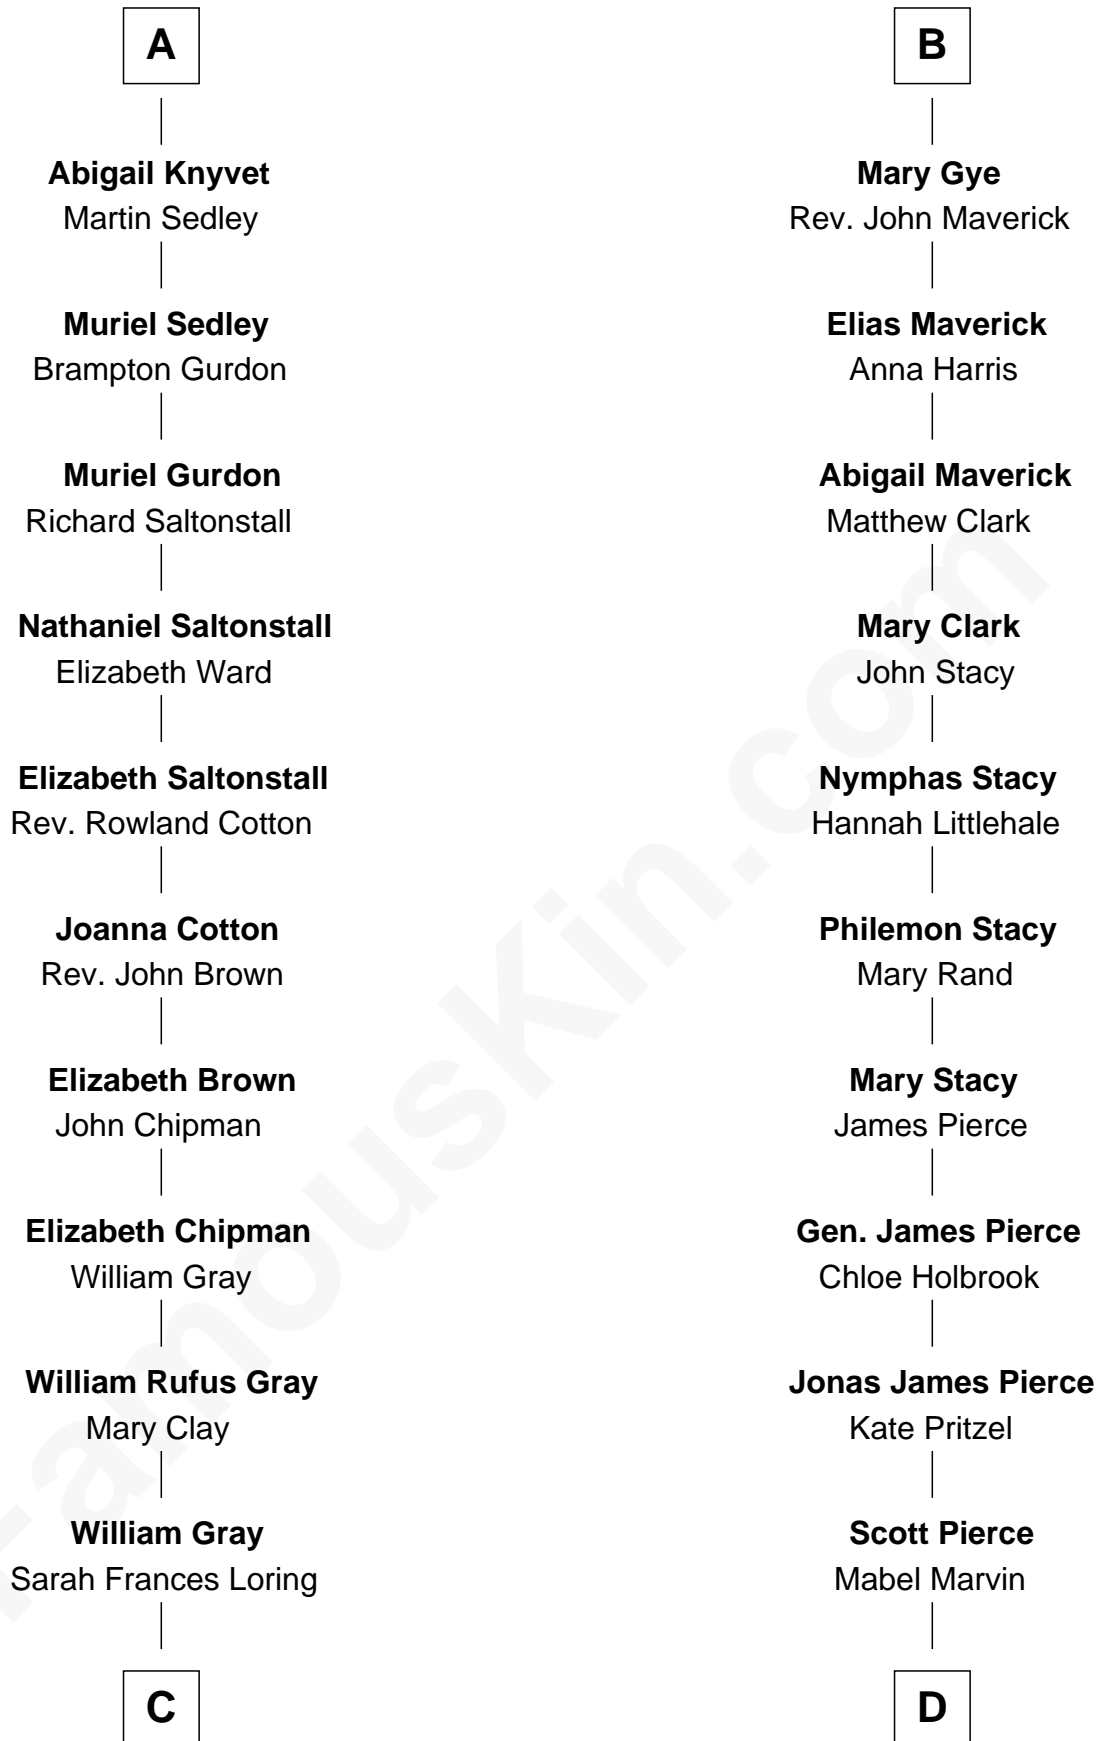

**FamousKin.com**  
**Relationship Chart of**  
**Story Musgrave**  
*NASA Astronaut*

18th cousin 2 times removed of

**Barbara (Pierce) Bush**  
*First Lady of President George H.W. Bush*

**C**

**Edward Gray**  
Elizabeth Gray Story

**Marguerite Gray**  
John Butler Swann

**Marguerite Swann**  
Percy Musgrave

**Story Musgrave**  
*NASA Astronaut*

**D**

**Marvin Pierce**  
Pauline Robinson

**Barbara (Pierce) Bush**  
*First Lady of George H.W. Bush*