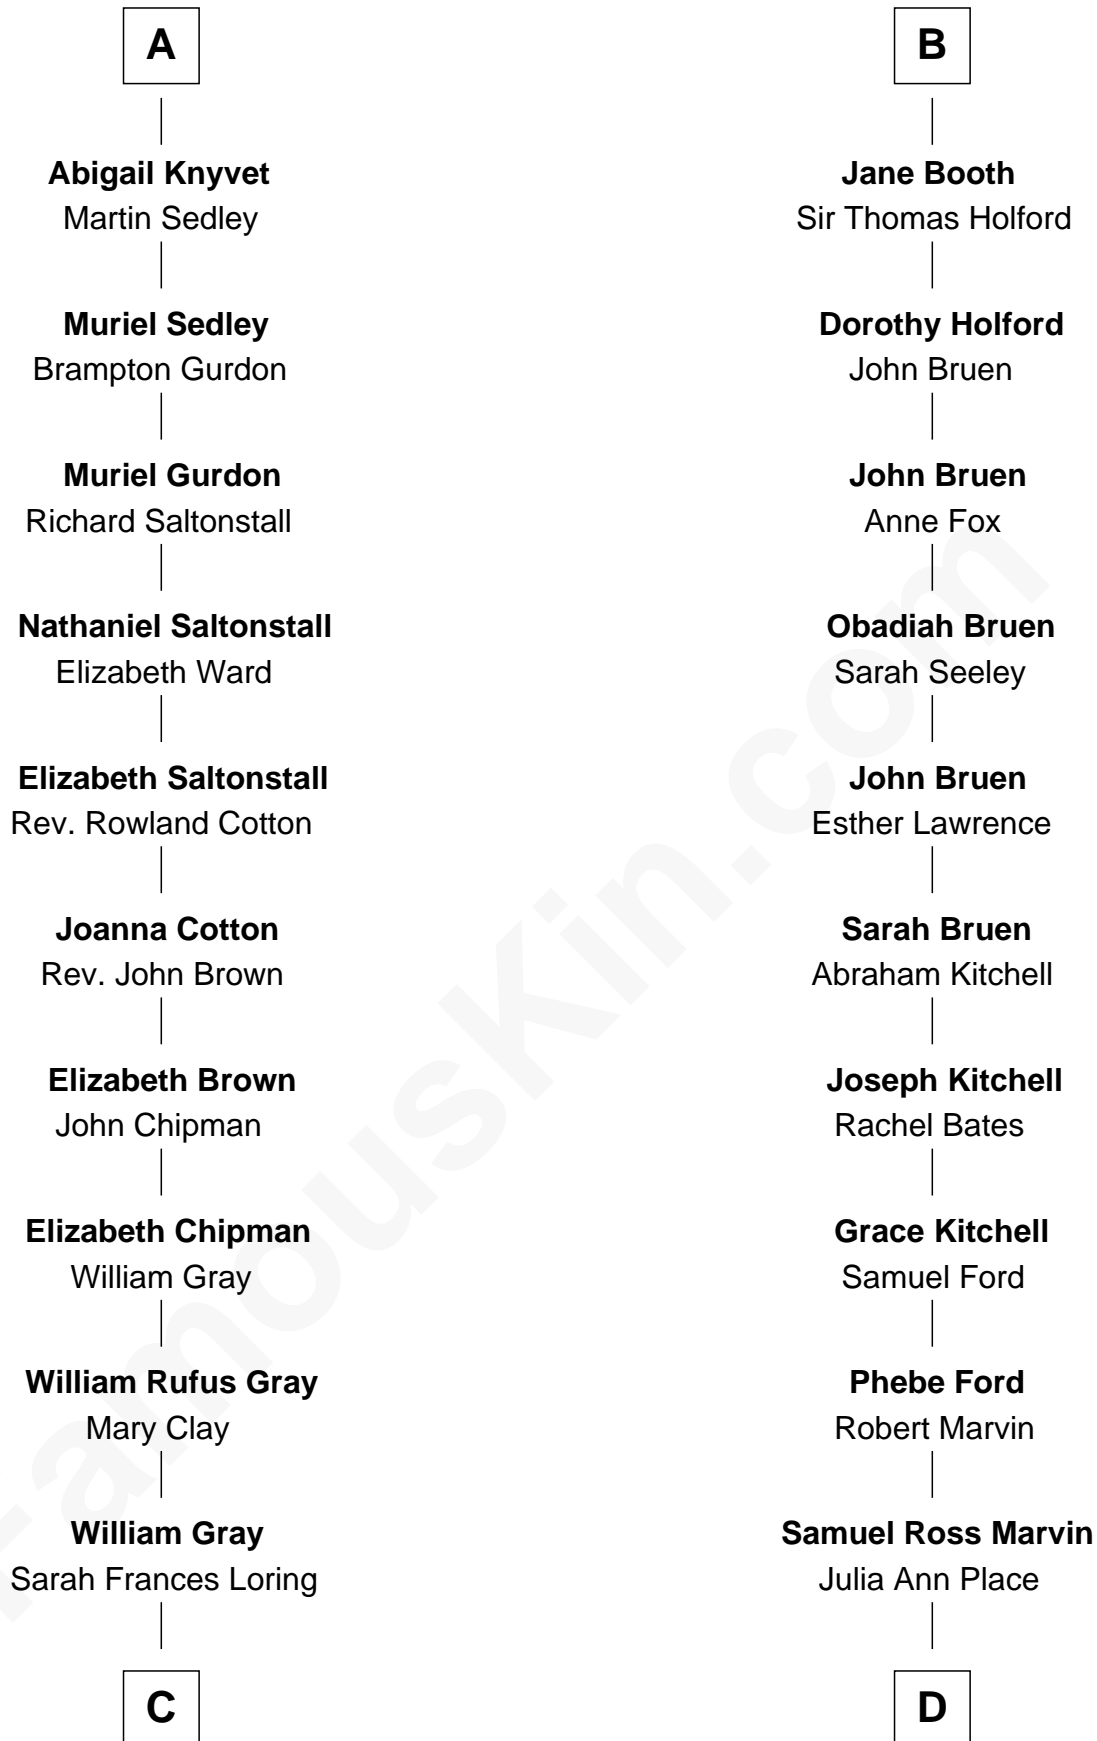

# FamousKin.com Relationship Chart of

**Story Musgrave**

*NASA Astronaut*

20th cousin of

**Barbara (Pierce) Bush**

*First Lady of President George H.W. Bush*

**Sir Robert de Holland**

Maude la Zouche

**C**

**Edward Gray**  
Elizabeth Gray Story

**Marguerite Gray**  
John Butler Swann

**Marguerite Swann**  
Percy Musgrave

**Story Musgrave**  
*NASA Astronaut*

**D**

**Jerome Place Marvin**  
Martha Ann Stokes

**Mabel Marvin**  
Scott Pierce

**Marvin Pierce**  
Pauline Robinson

**Barbara (Pierce) Bush**  
*First Lady of George H.W. Bush*

FamousKin.com