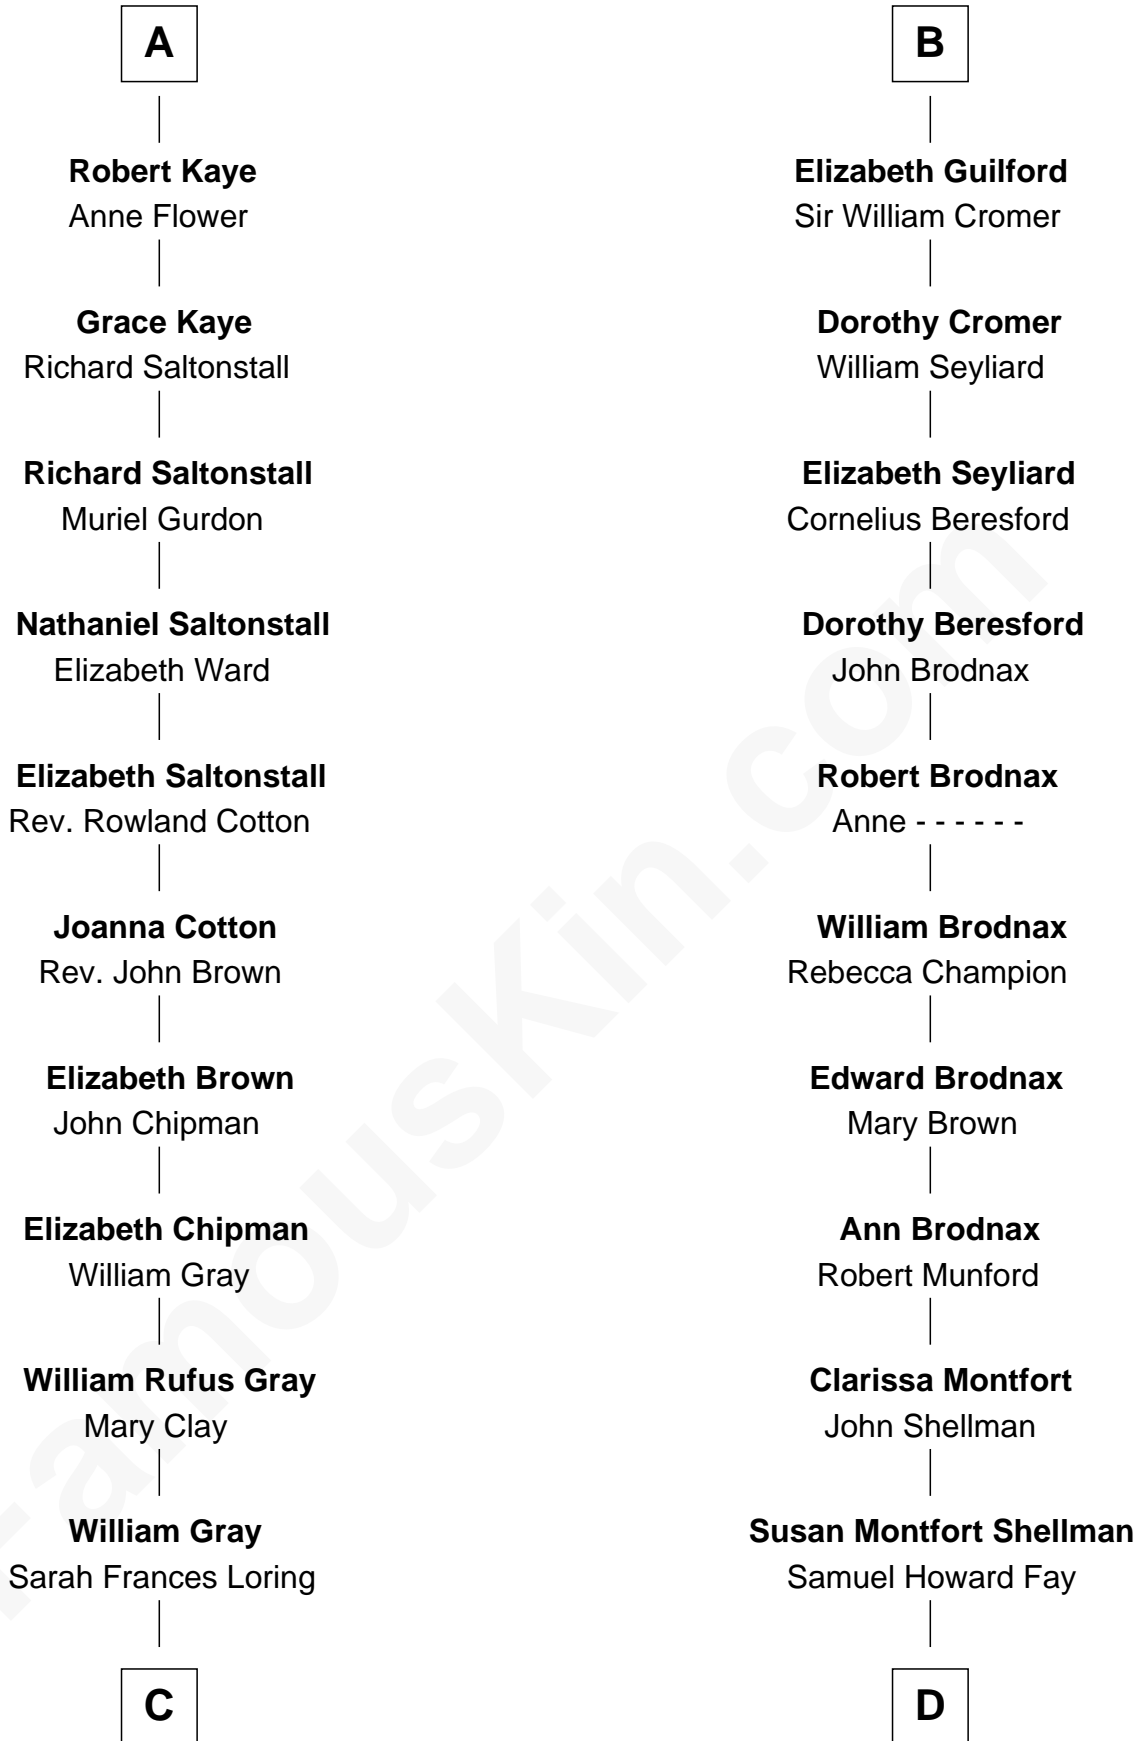

FamousKin.com Relationship Chart of

Story Musgrave

NASA Astronaut

20th cousin 1 time removed of

George W. Bush

43rd U.S. President

Sir Roger de Clifford

Maud de Beauchamp

C

Edward Gray
Elizabeth Gray Story

Marguerite Gray
John Butler Swann

Marguerite Swann
Percy Musgrave

Story Musgrave
NASA Astronaut

D

Harriet Eleanor Fay
Rev. James Smith Bush

Samuel Prescott Bush
Flora Sheldon

Prescott Sheldon Bush
Dorothy Wear Walker

George Herbert Walker Bush
Barbara Pierce

George W. Bush
43rd U.S. President