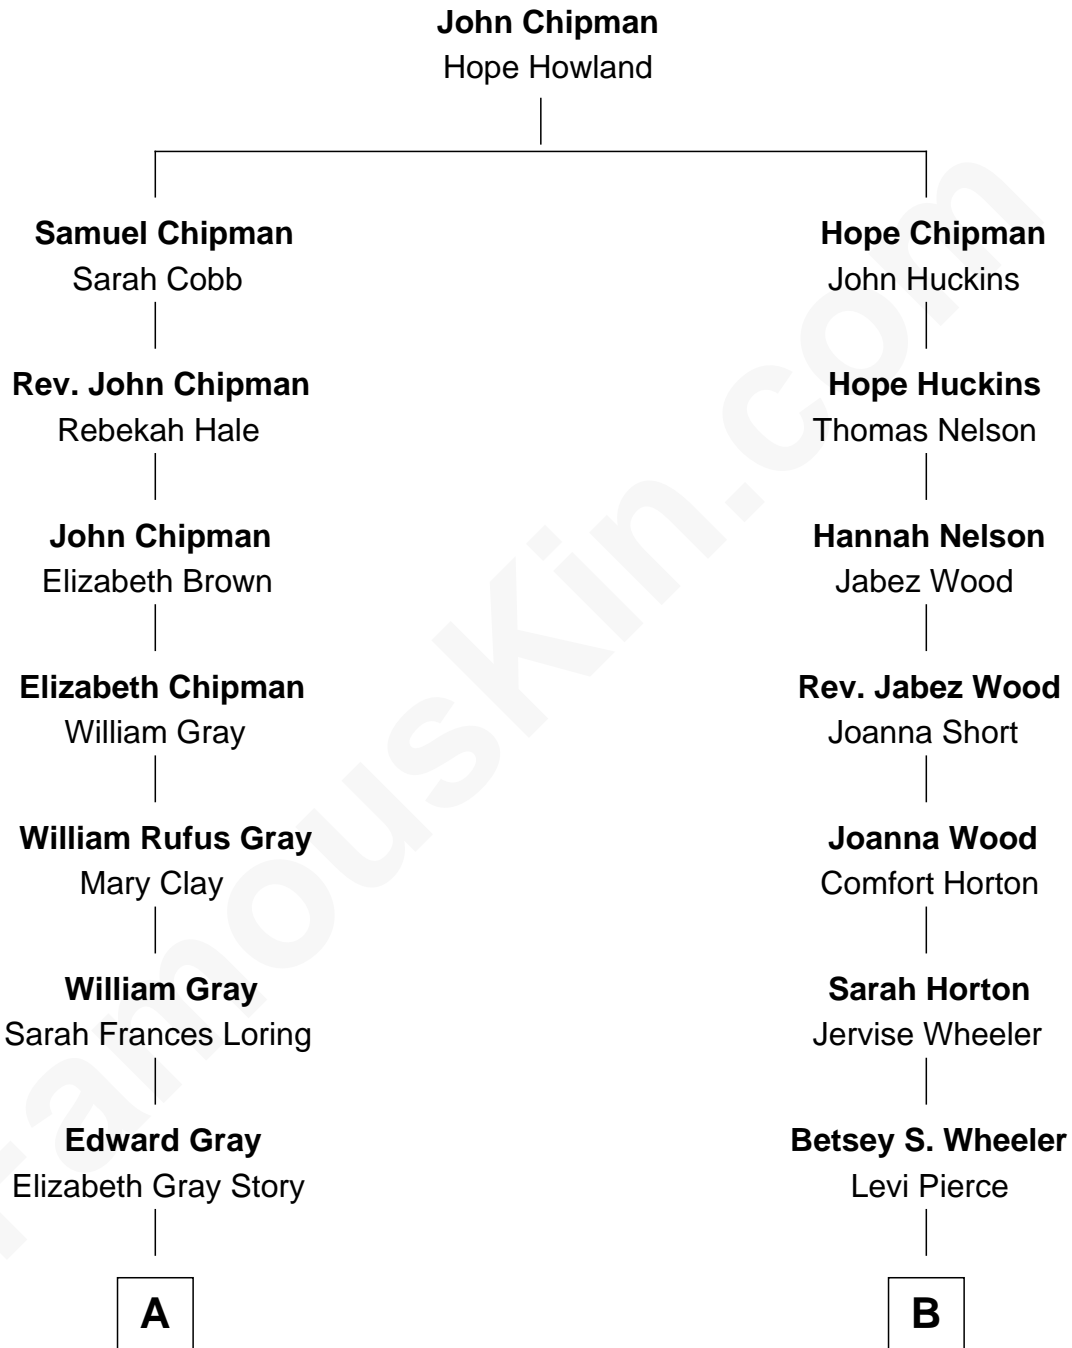

FamousKin.com
Relationship Chart of
Story Musgrave
NASA Astronaut

9th cousin 3 times removed of

George W. Bush
43rd U.S. President

A

Marguerite Gray
John Butler Swann

Marguerite Swann
Percy Musgrave

Story Musgrave
NASA Astronaut

B

Elizabeth Slade Pierce
Cortland Philip Livingston Butler

Mary Elizabeth Butler
Robert Emmet Sheldon

Flora Sheldon
Samuel Prescott Bush

Prescott Sheldon Bush
Dorothy Wear Walker

George Herbert Walker Bush
Barbara Pierce