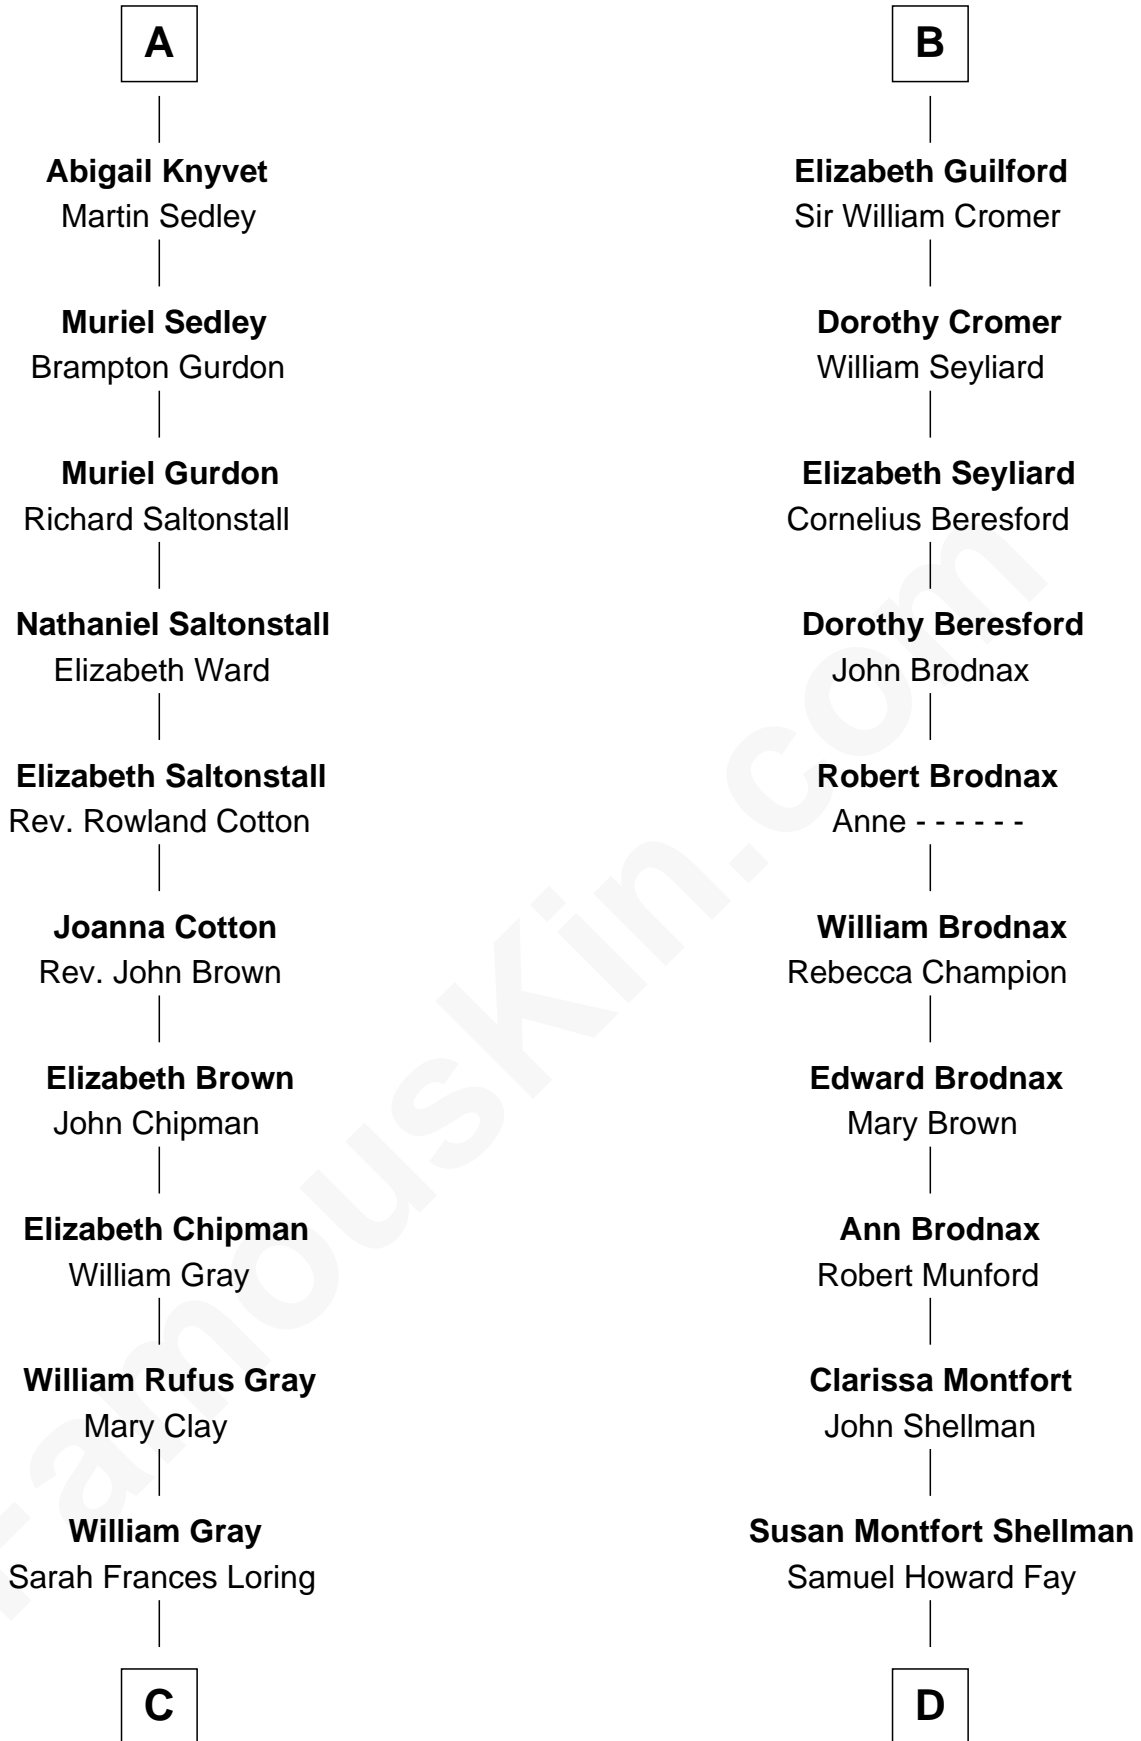

# FamousKin.com Relationship Chart of

**Story Musgrave**

*NASA Astronaut*

20th cousin 1 time removed of

**George W. Bush**

*43rd U.S. President*

**Sir Robert de Holland**

Maude la Zouche

**C**

**Edward Gray**  
Elizabeth Gray Story

**Marguerite Gray**  
John Butler Swann

**Marguerite Swann**  
Percy Musgrave

**Story Musgrave**  
*NASA Astronaut*

**D**

**Harriet Eleanor Fay**  
Rev. James Smith Bush

**Samuel Prescott Bush**  
Flora Sheldon

**Prescott Sheldon Bush**  
Dorothy Wear Walker

**George Herbert Walker Bush**  
Barbara Pierce

**George W. Bush**  
*43rd U.S. President*