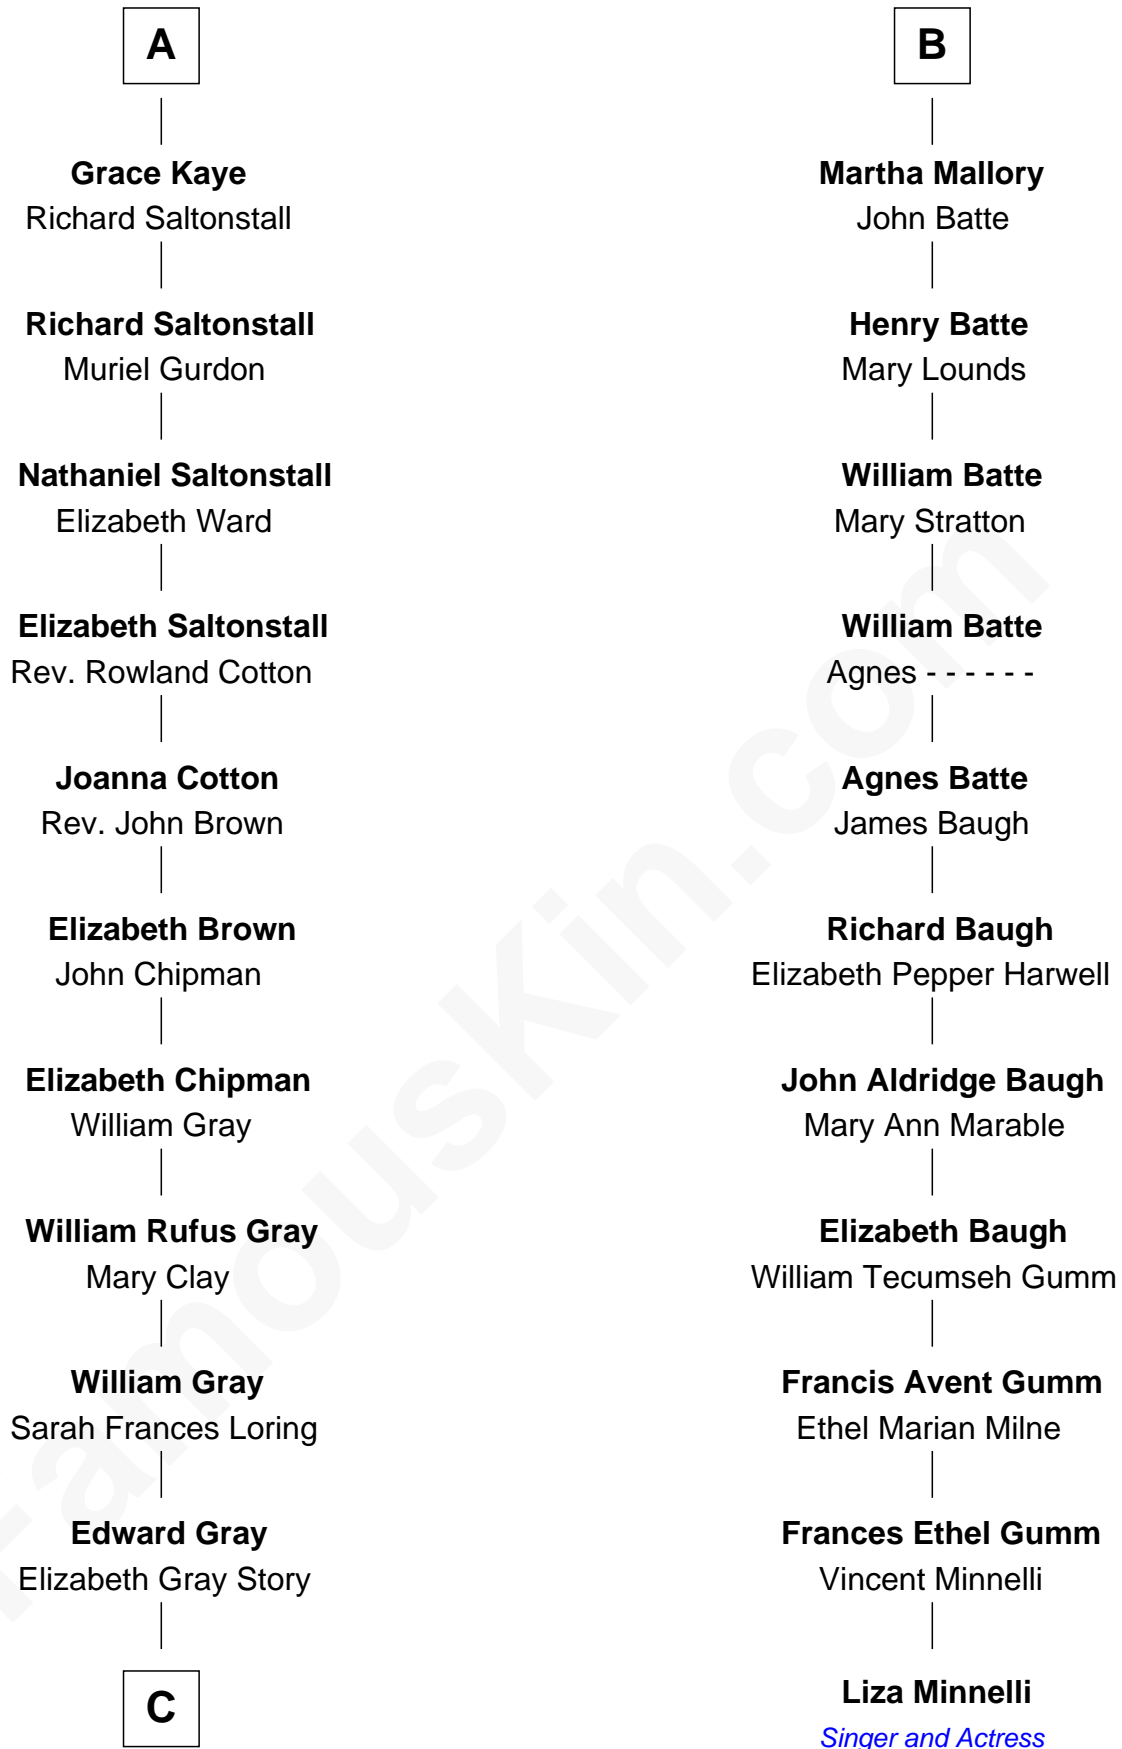

FamousKin.com

Relationship Chart of

Story Musgrave

NASA Astronaut

17th cousin 2 times removed of

Liza Minnelli
Singer and Actress

Henry FitzHugh
Elizabeth Grey

C

—
Marguerite Gray
John Butler Swann

—
Marguerite Swann
Percy Musgrave

—
Story Musgrave
NASA Astronaut

FamousKin.com