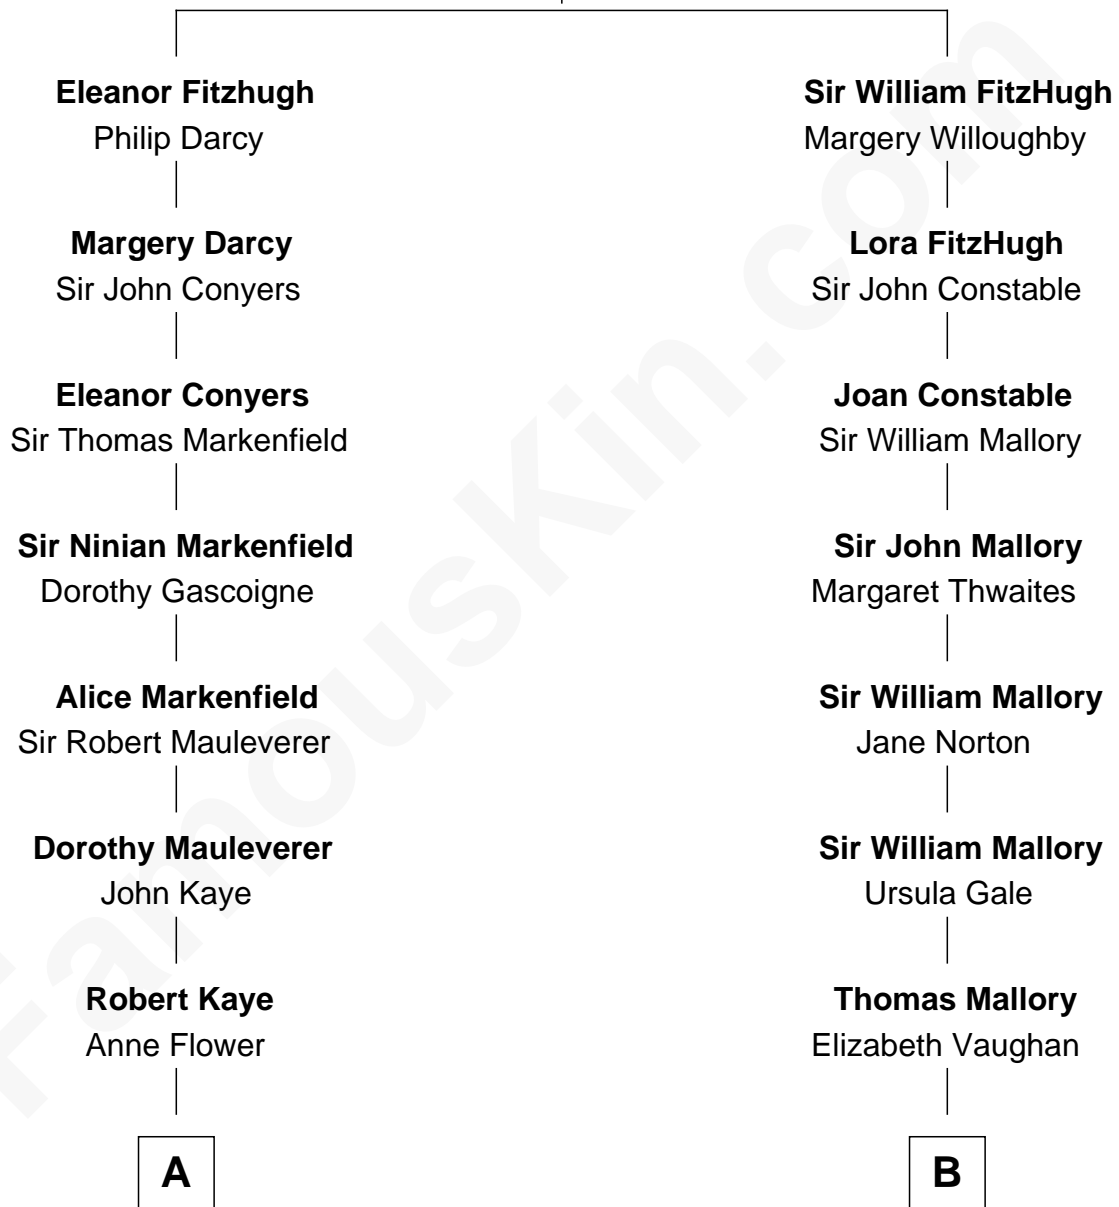

FamousKin.com

Relationship Chart of

Story Musgrave

NASA Astronaut

17th cousin 2 times removed of

Liza Minnelli
Singer and Actress

Henry FitzHugh
Elizabeth Grey

C

—
Marguerite Gray
John Butler Swann

—
Marguerite Swann
Percy Musgrave

—
Story Musgrave
NASA Astronaut

FamousKin.com