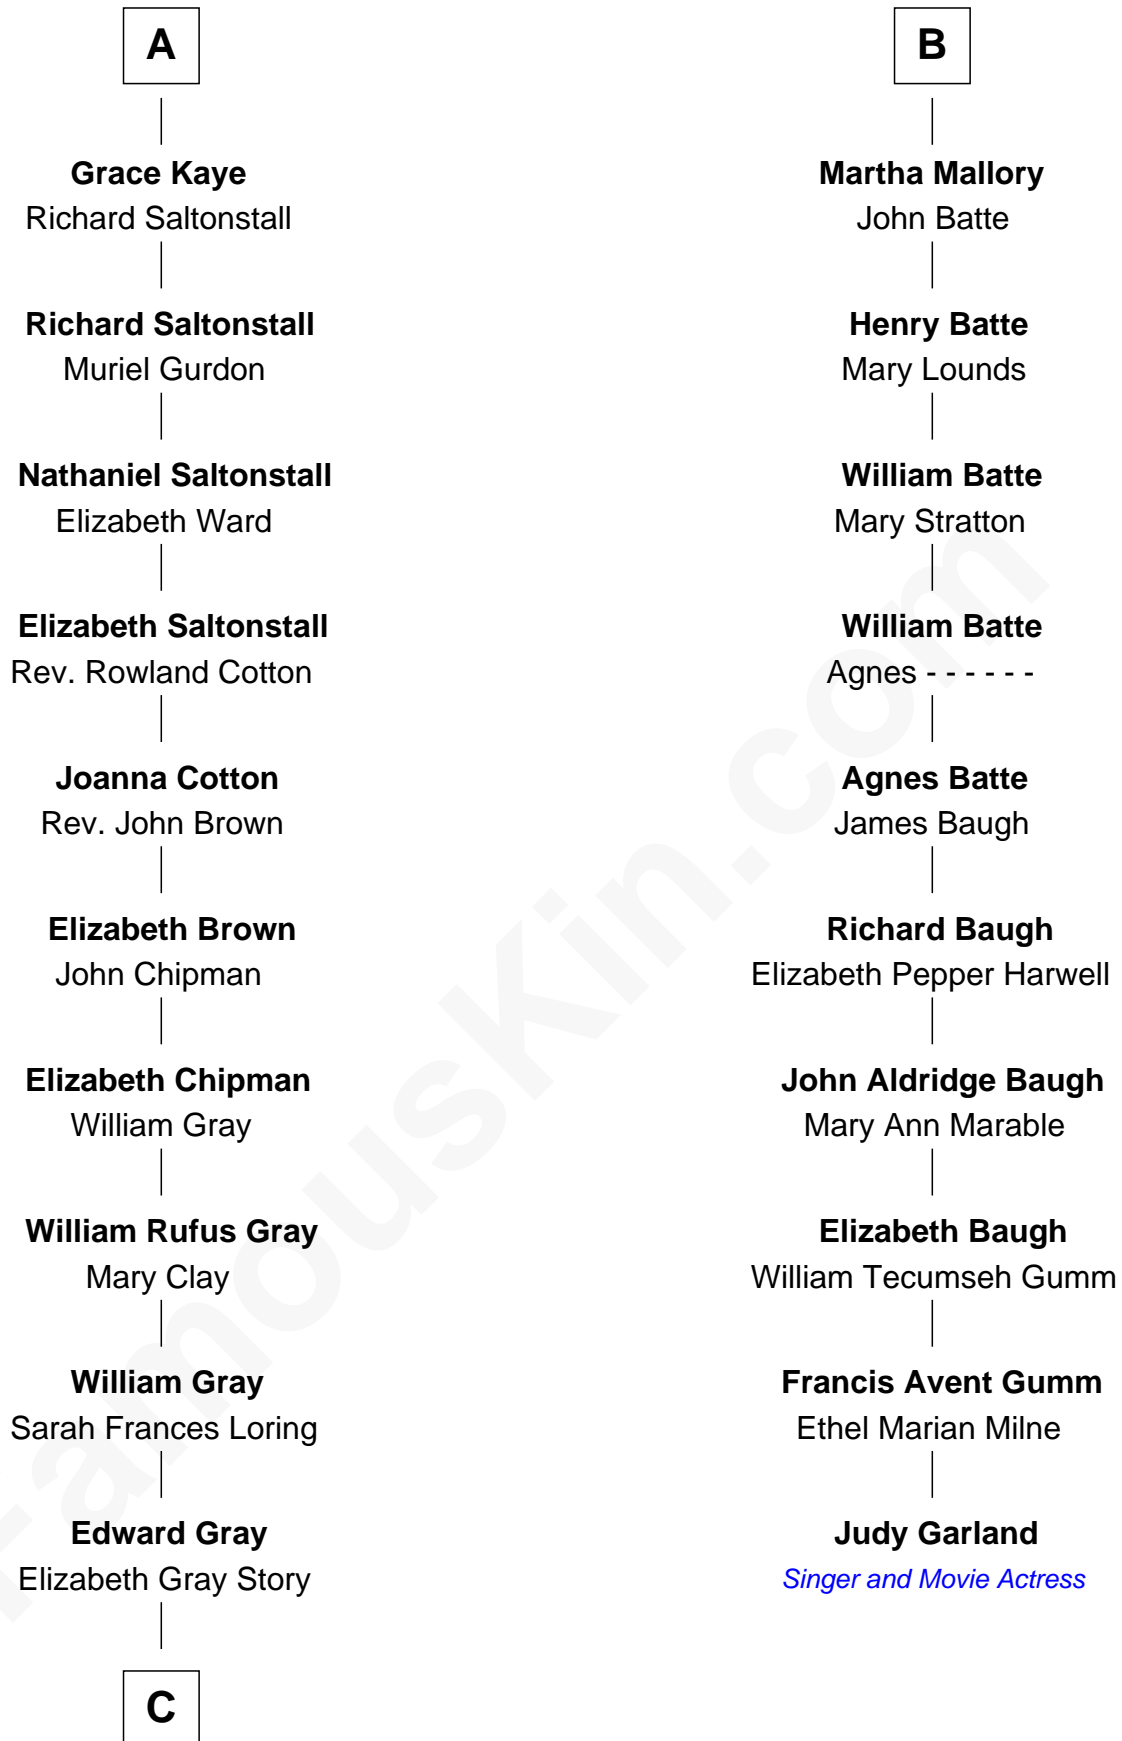

FamousKin.com

Relationship Chart of

Story Musgrave

NASA Astronaut

16th cousin 3 times removed of

Judy Garland
Singer and Movie Actress

C

—
Marguerite Gray
John Butler Swann

—
Marguerite Swann
Percy Musgrave

—
Story Musgrave
NASA Astronaut

FamousKin.com