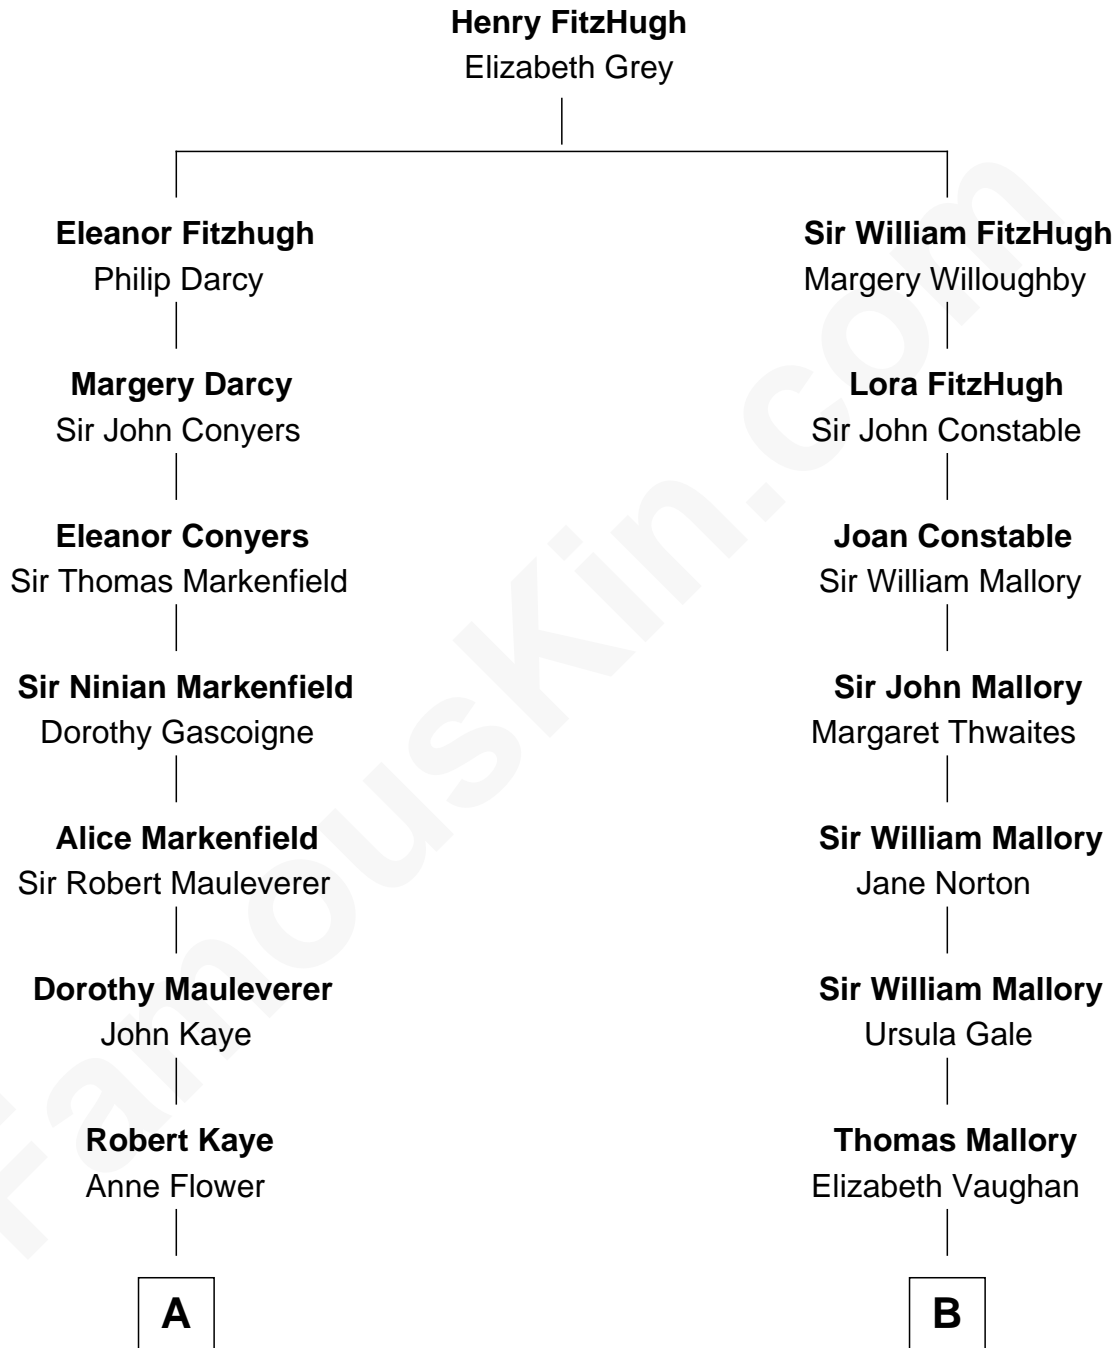

FamousKin.com

Relationship Chart of

Story Musgrave

NASA Astronaut

16th cousin 3 times removed of

Judy Garland
Singer and Movie Actress

C

—
Marguerite Gray
John Butler Swann

—
Marguerite Swann
Percy Musgrave

—
Story Musgrave
NASA Astronaut

FamousKin.com