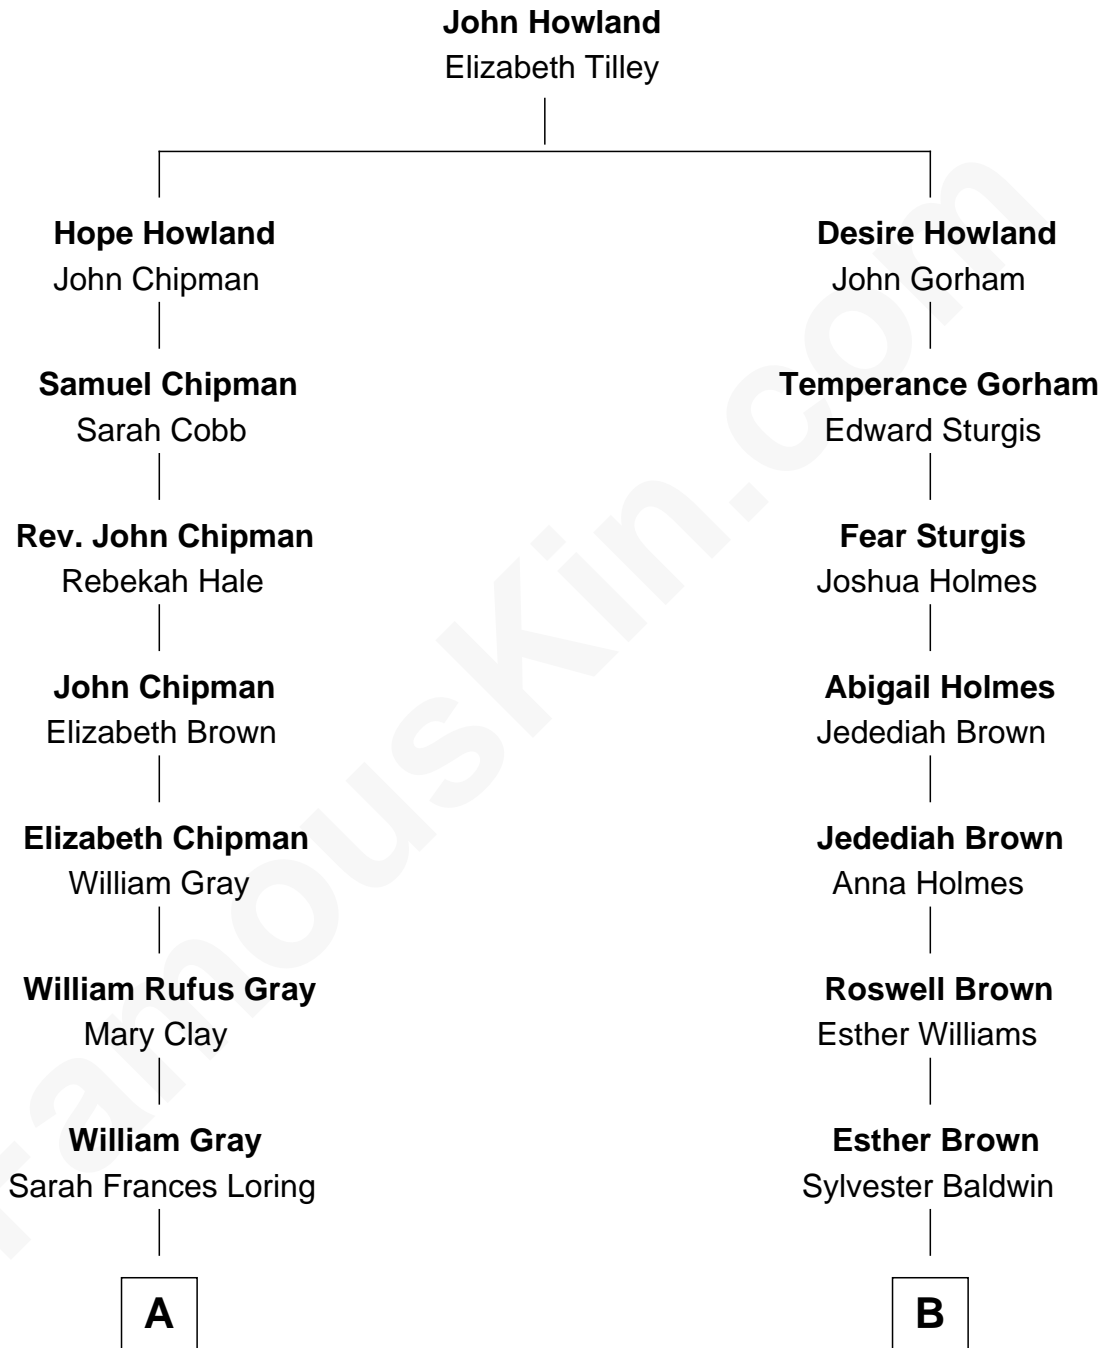

FamousKin.com
Relationship Chart of
Story Musgrave
NASA Astronaut

10th cousin 1 time removed of
Alec Baldwin
Television and Movie Actor

A

Edward Gray
Elizabeth Gray Story

Marguerite Gray
John Butler Swann

Marguerite Swann
Percy Musgrave

Story Musgrave
NASA Astronaut

B

Roswell B. Baldwin
Hannah Miles

Sylvester Davis Baldwin
Helen Irene McNamara

Alexander Rae Baldwin
Ruth Mary Noble

Alexander Rae Baldwin
Carol Newcomb Martineau