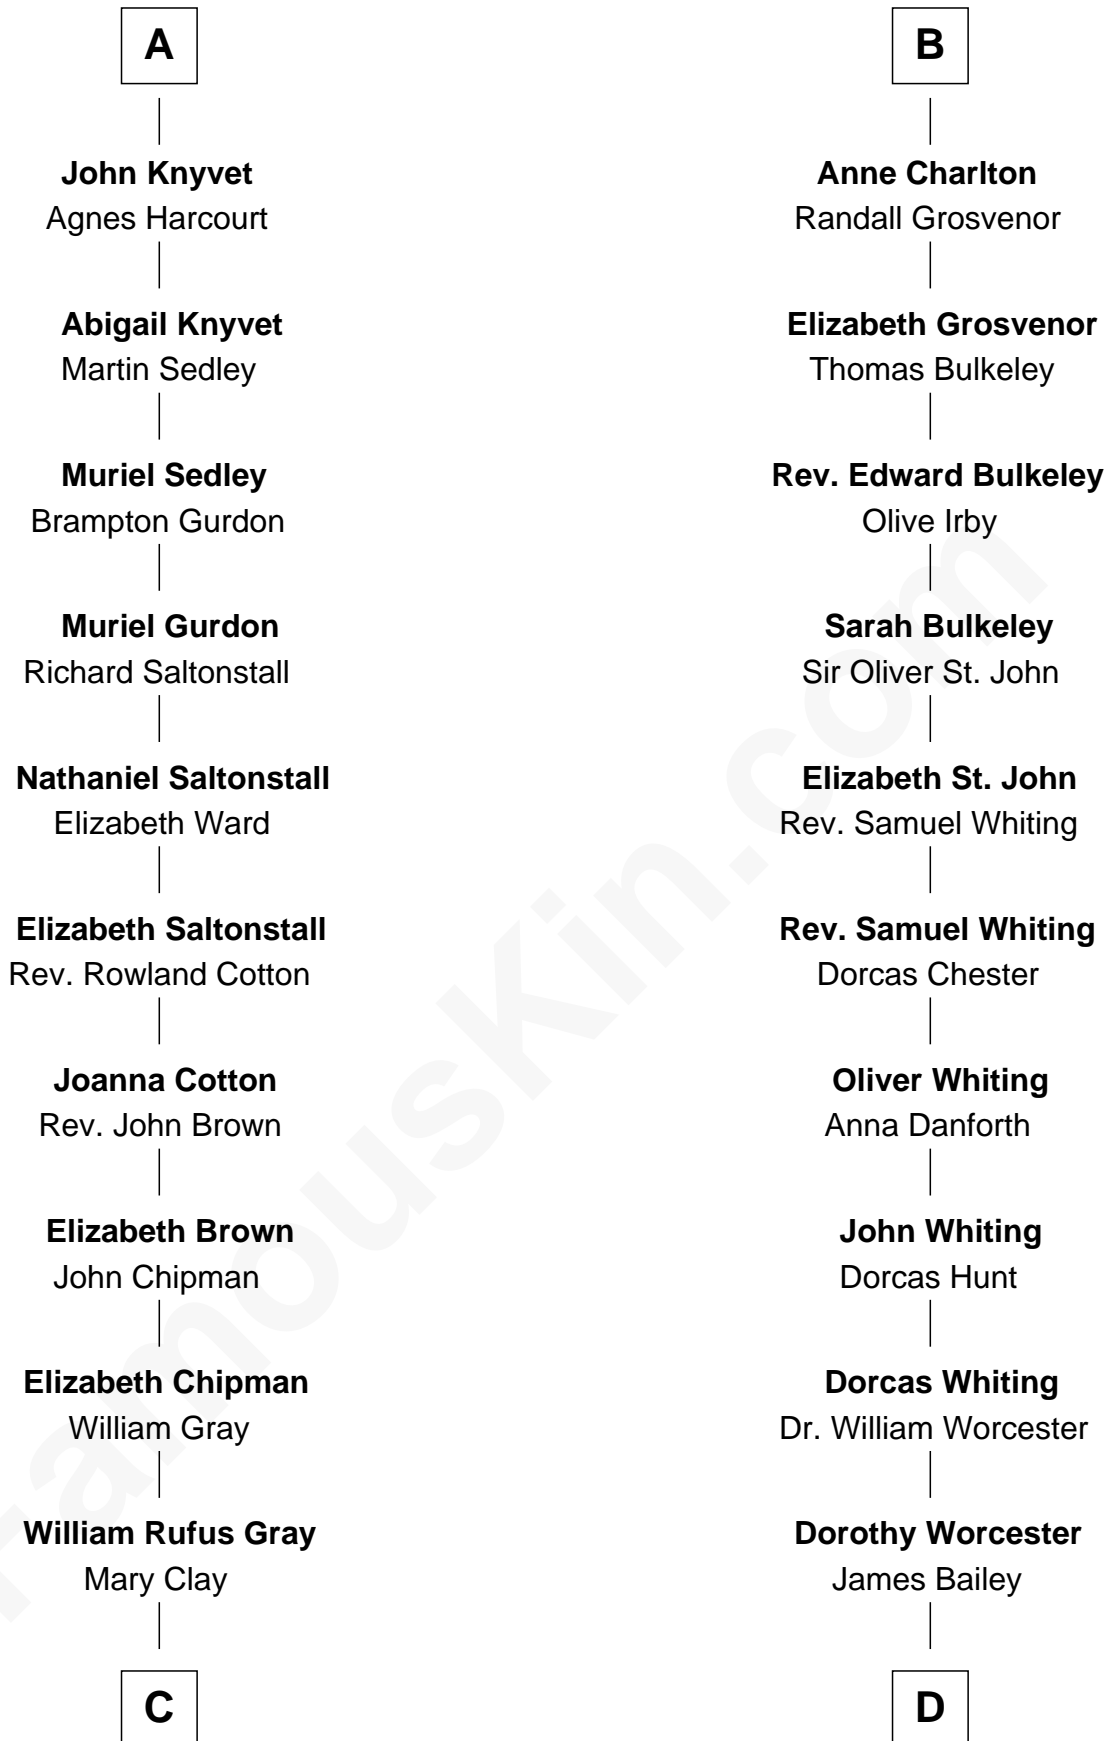

FamousKin.com Relationship Chart of

Story Musgrave

NASA Astronaut

21st cousin of

Bette Davis

Movie Actress

Sir Alan la Zouche

Eleanor de Segrave

Maude la Zouche
Sir Robert de Holland

Thomas Holand
Joan Plantagenet

John de Holand
Elizabeth of Lancaster

Constance de Holand
Sir John Grey

Alice Grey
Sir William Knyvet

Sir Edmund Knyvet
Eleanor Tyrrel

Edmund Knyvet
Jane Bouchier

A

Elena Zouche
Alan de Charlton

Alan de Charlton
Margery FitzAer

Thomas de Charlton

Anna de Charlton
William de Knightley

Thomas de Knightley de Charlton
Elizabeth Francis

Robert Charlton
Mary Corbet

Richard Charlton
Elizabeth Mainwaring

B

C

William Gray
Sarah Frances Loring

Edward Gray
Elizabeth Gray Story

Marguerite Gray
John Butler Swann

Marguerite Swann
Percy Musgrave

Story Musgrave
NASA Astronaut

D