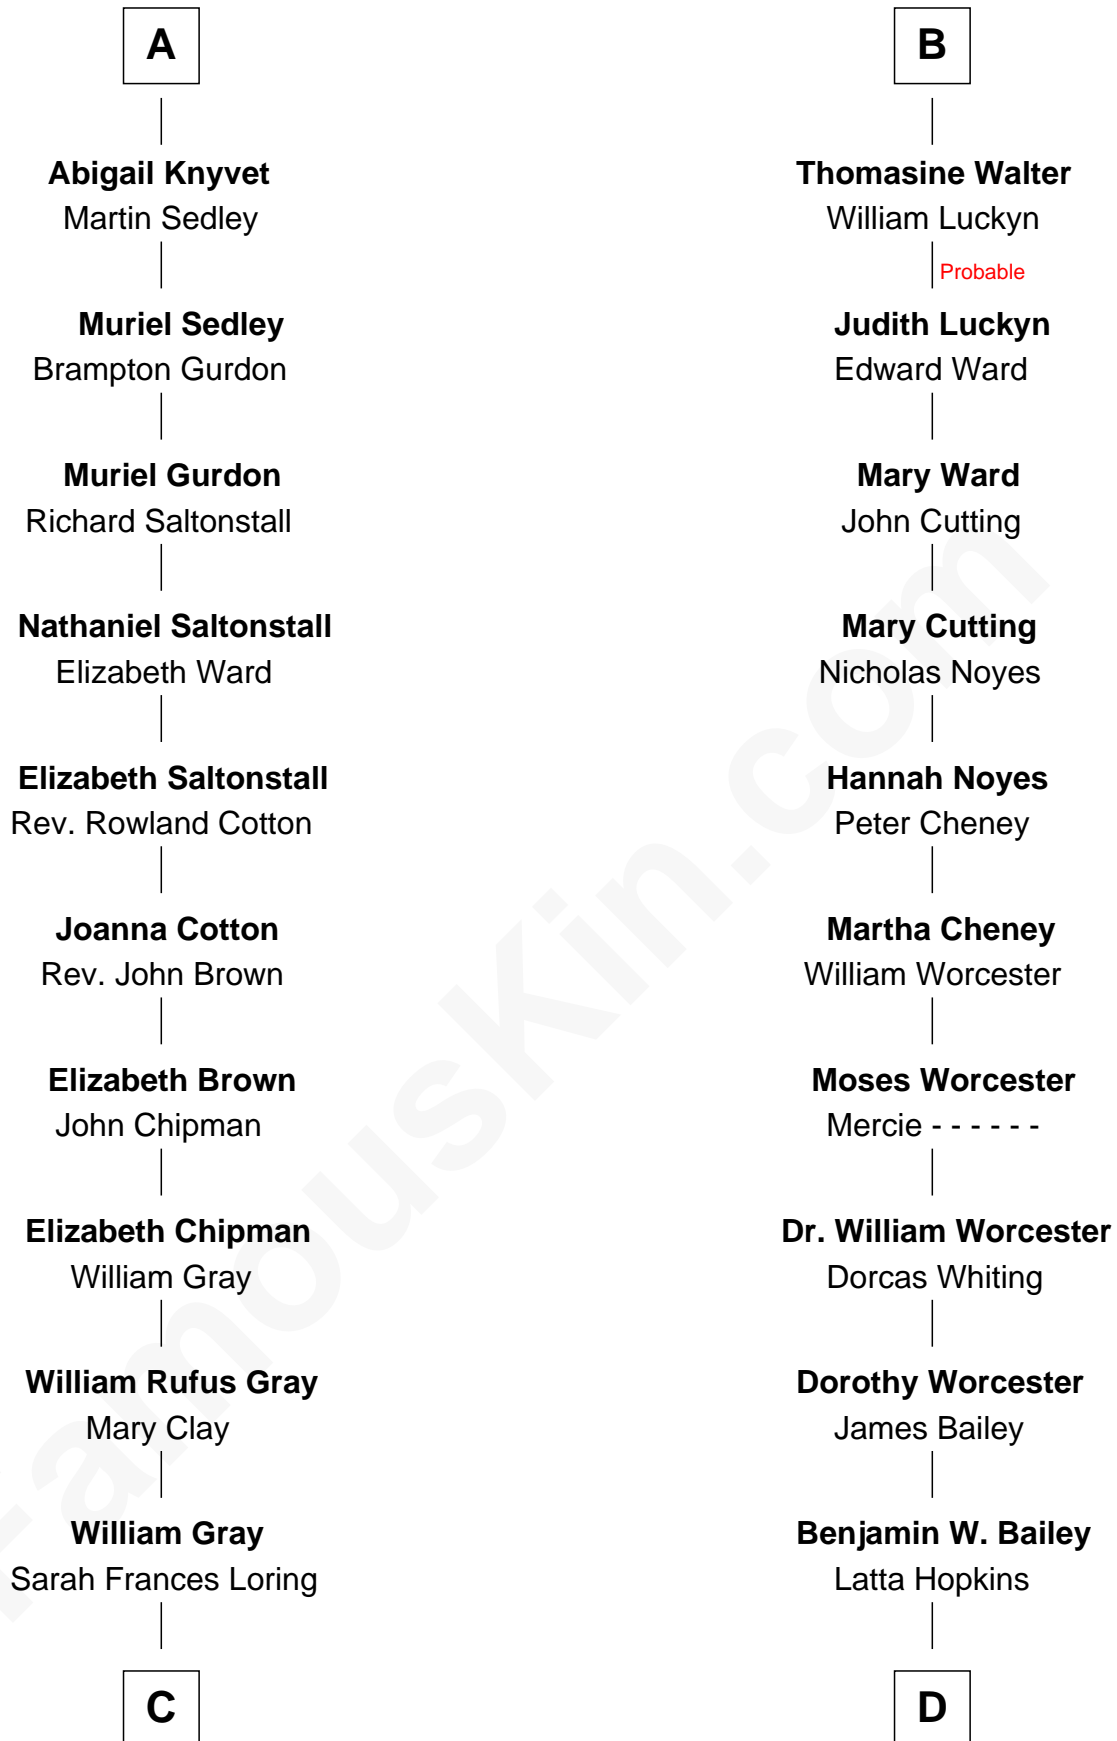

FamousKin.com Relationship Chart of

Story Musgrave

NASA Astronaut

20th cousin of

Bette Davis

Movie Actress

Sir John Howard

Alice de Bois

Sir Robert Howard

Margaret de Scales

Sir John Howard

Alice Tendring

Sir Robert Howard

Margaret Mowbray

Sir John Howard

Margaret Chedworth

John Denton

Thomas Denton

Jane Webbe

Isabel Denton

William ap Walter

B

C

Edward Gray
Elizabeth Gray Story

Marguerite Gray
John Butler Swann

Marguerite Swann
Percy Musgrave

Story Musgrave
NASA Astronaut

D

Harriet Jane Bailey
Charles Otis Thompson

Harriet Eugenia Thompson
William Aaron Favor

Ruth Augusta Favor
Harlow Morrell Davis