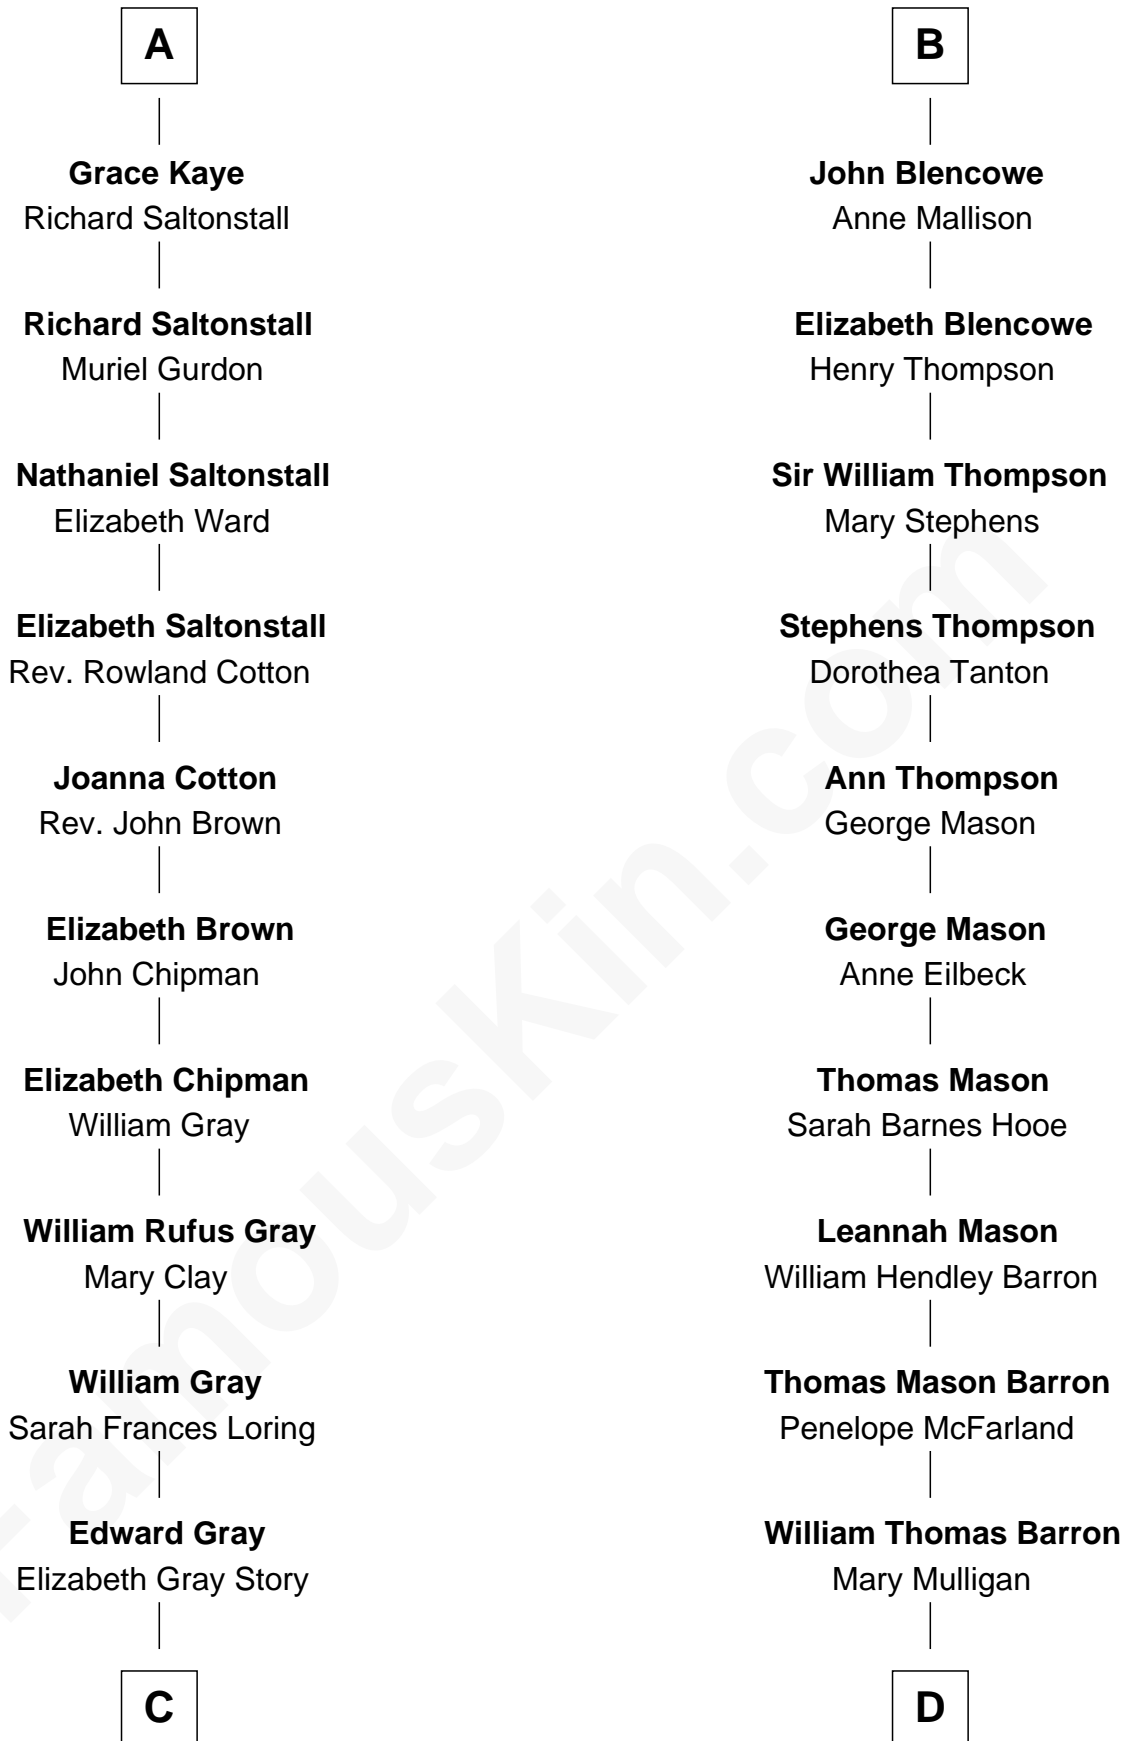

FamousKin.com
Relationship Chart of
Story Musgrave
NASA Astronaut

19th cousin 1 time removed of
Paris Hilton
Socialite and TV Personality

C

Marguerite Gray
John Butler Swann

Marguerite Swann
Percy Musgrave

Story Musgrave
NASA Astronaut

D

Mary Adelaide Barron
Conrad Nicholson Hilton

Barron Hilton
Marilyn June Hawley

Richard Howard Hilton
Kathleen Elizabeth Avanzino

Paris Hilton
Socialite and TV Personality

FamousKin.com