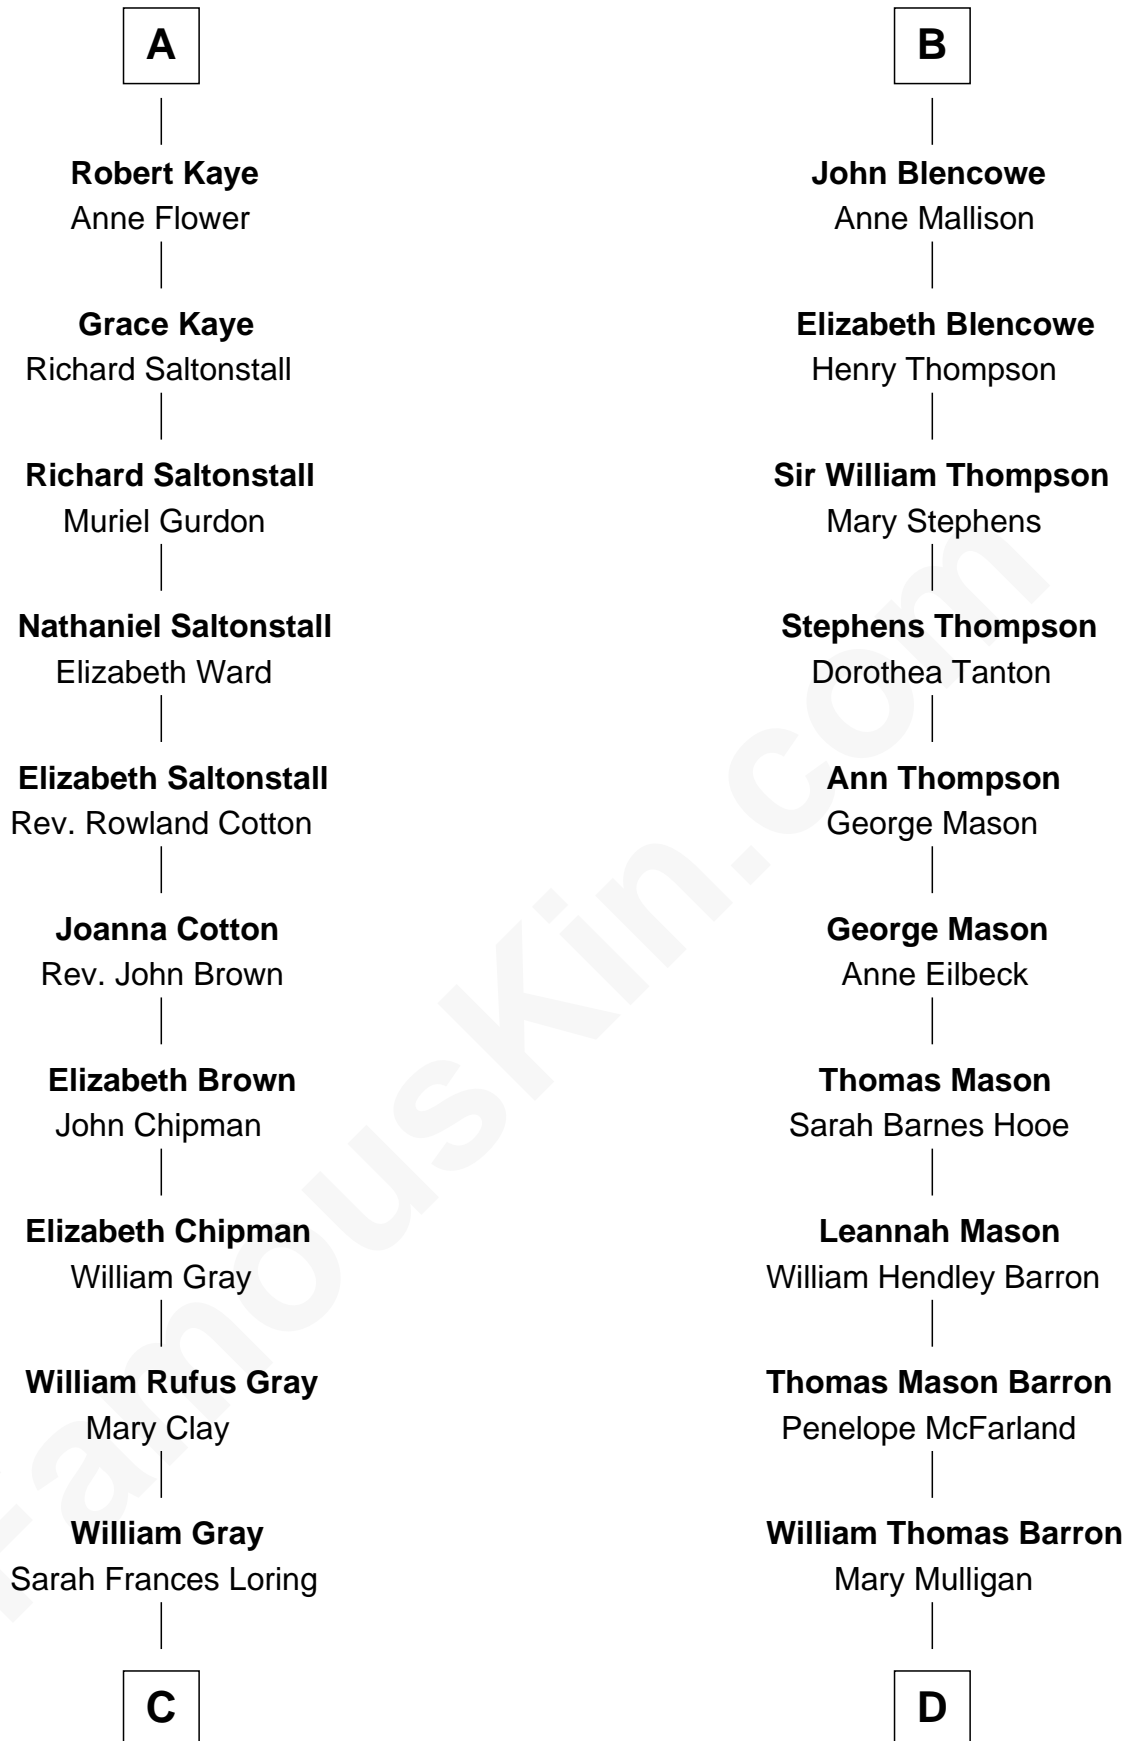

FamousKin.com Relationship Chart of

Story Musgrave

NASA Astronaut

20th cousin of

Paris Hilton

Socialite and TV Personality

Margaret de Stafford

Sir Ralph Neville

C

Edward Gray
Elizabeth Gray Story

Marguerite Gray
John Butler Swann

Marguerite Swann
Percy Musgrave

Story Musgrave
NASA Astronaut

D

Mary Adelaide Barron
Conrad Nicholson Hilton

Barron Hilton
Marilyn June Hawley