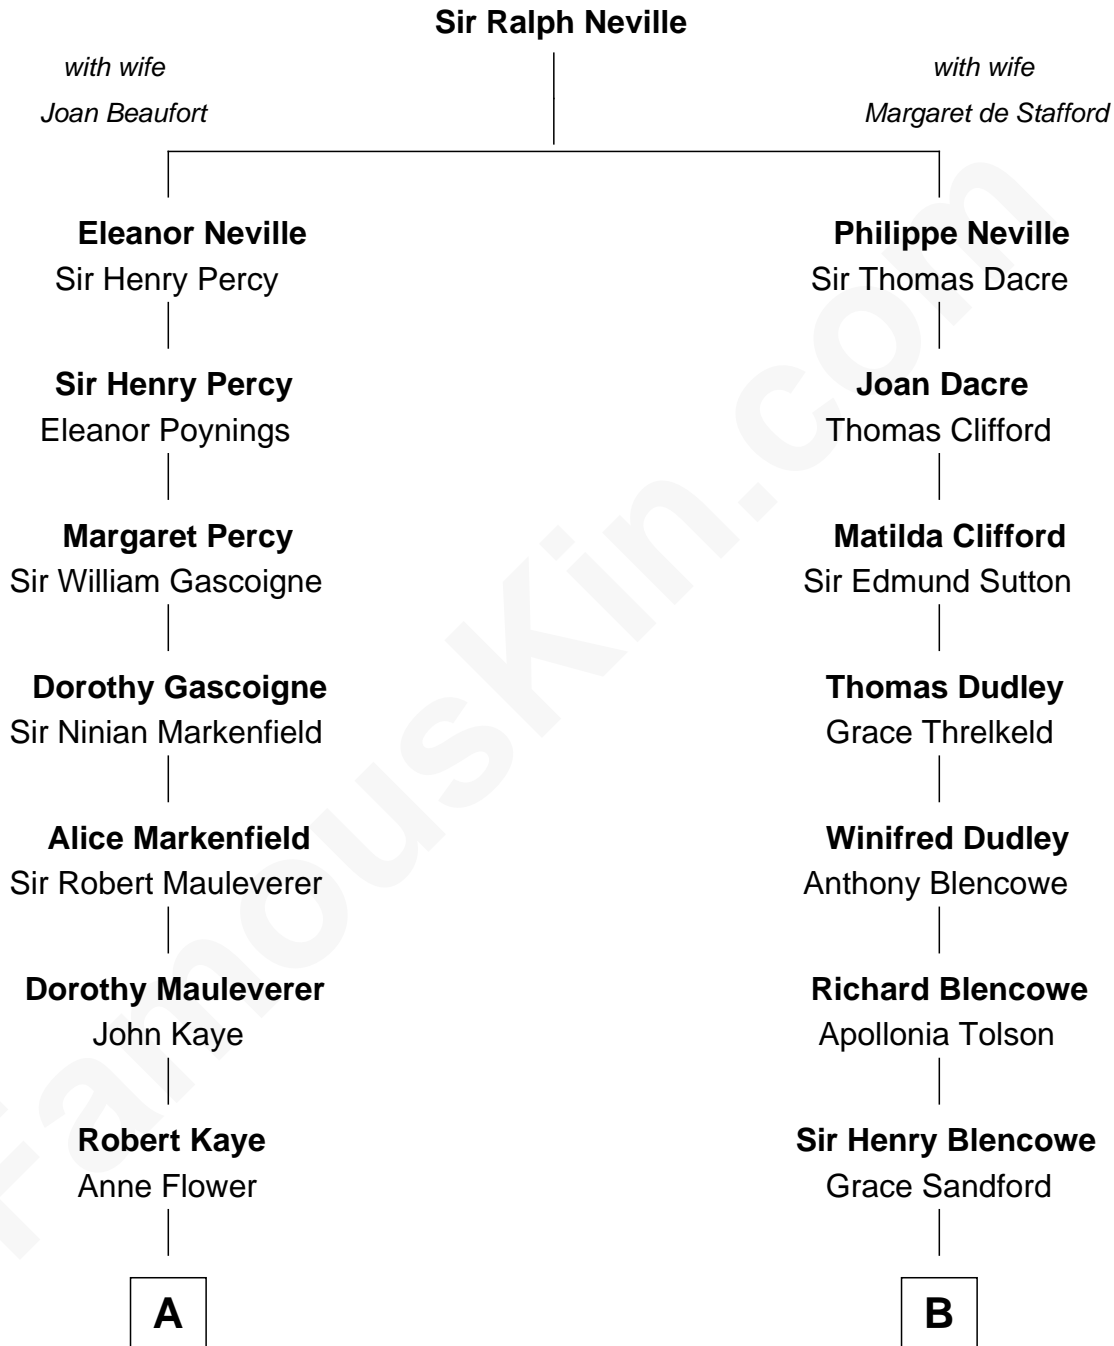

## Relationship Chart of

### Story Musgrave

NASA Astronaut

19th cousin 1 time removed of

**Paris Hilton**  
Socialite and TV Personality

**C**

**Marguerite Gray**  
John Butler Swann

**Marguerite Swann**  
Percy Musgrave

**Story Musgrave**  
*NASA Astronaut*