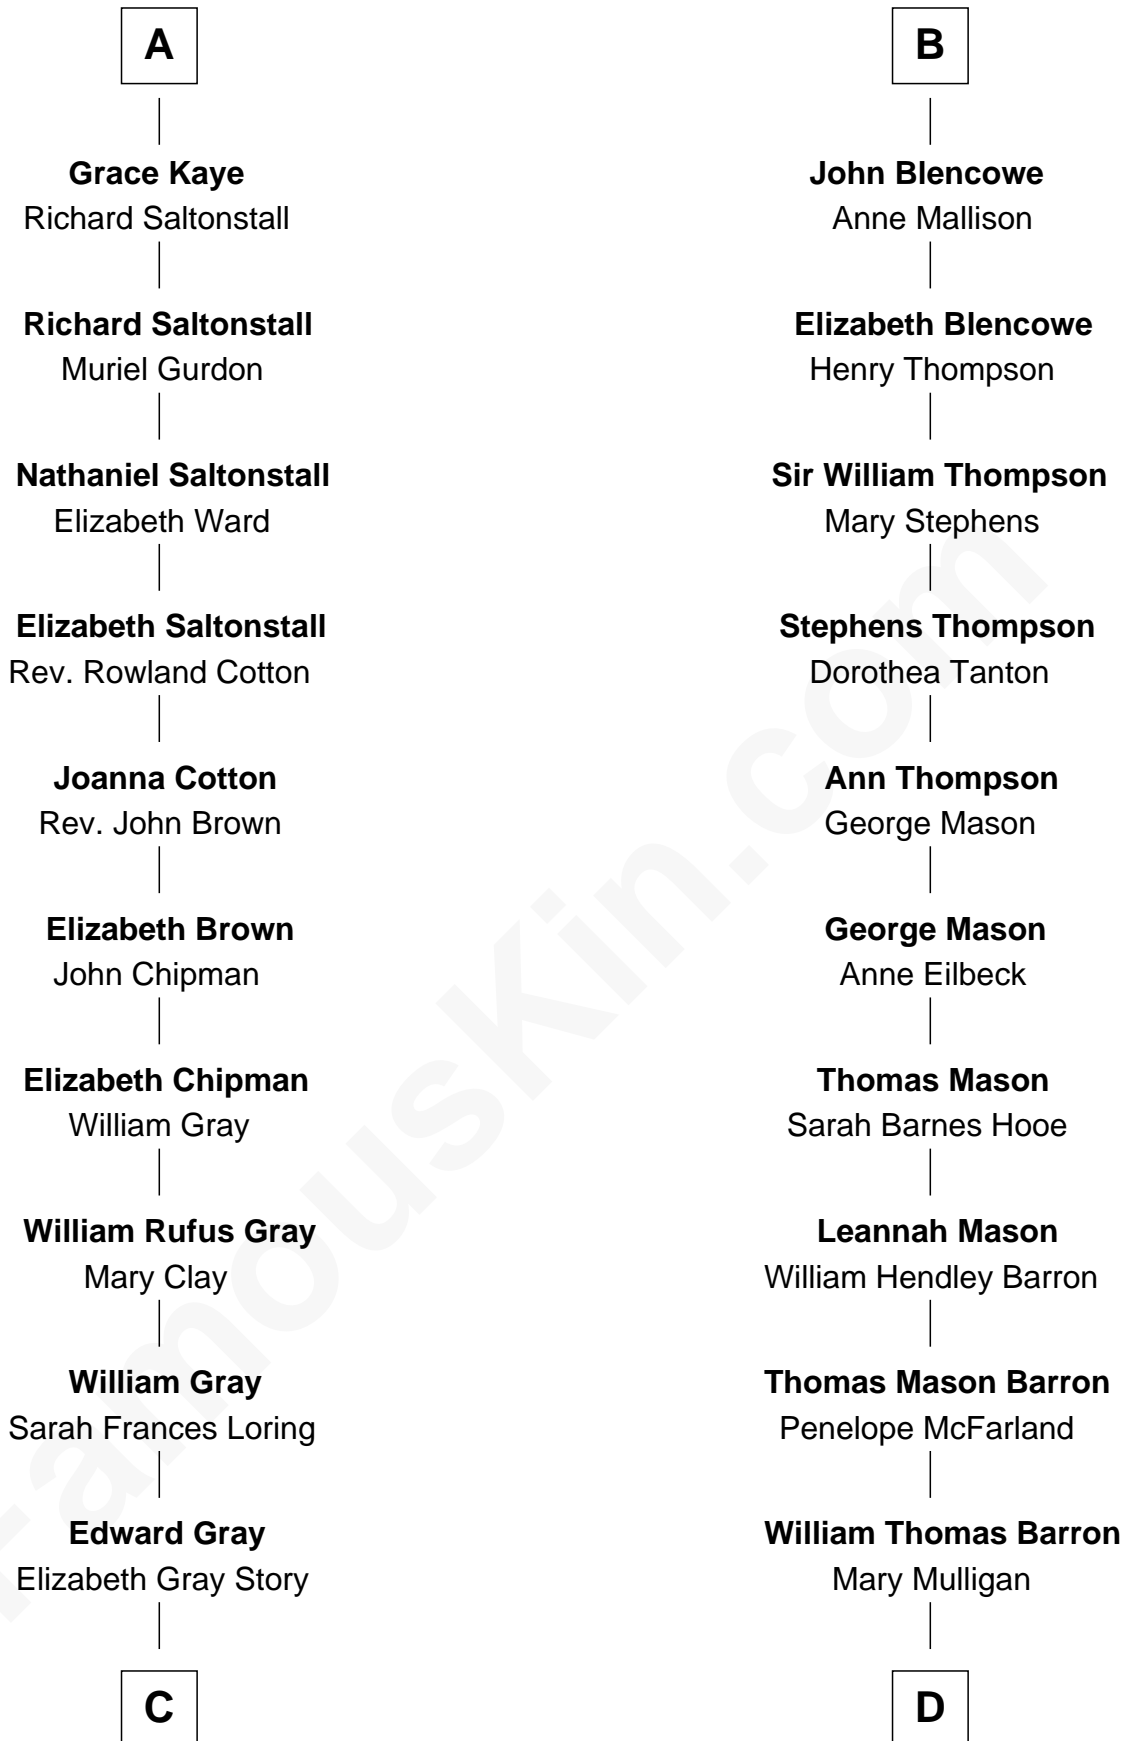

## Relationship Chart of

### Story Musgrave

NASA Astronaut

19th cousin 1 time removed of

**Paris Hilton**  
Socialite and TV Personality

**C**

**Marguerite Gray**  
John Butler Swann

**Marguerite Swann**  
Percy Musgrave

**Story Musgrave**  
*NASA Astronaut*

**D**

**Mary Adelaide Barron**  
Conrad Nicholson Hilton

**Barron Hilton**  
Marilyn June Hawley

**Richard Howard Hilton**  
Kathleen Elizabeth Avanzino

**Paris Hilton**  
*Socialite and TV Personality*

FamousKin.com