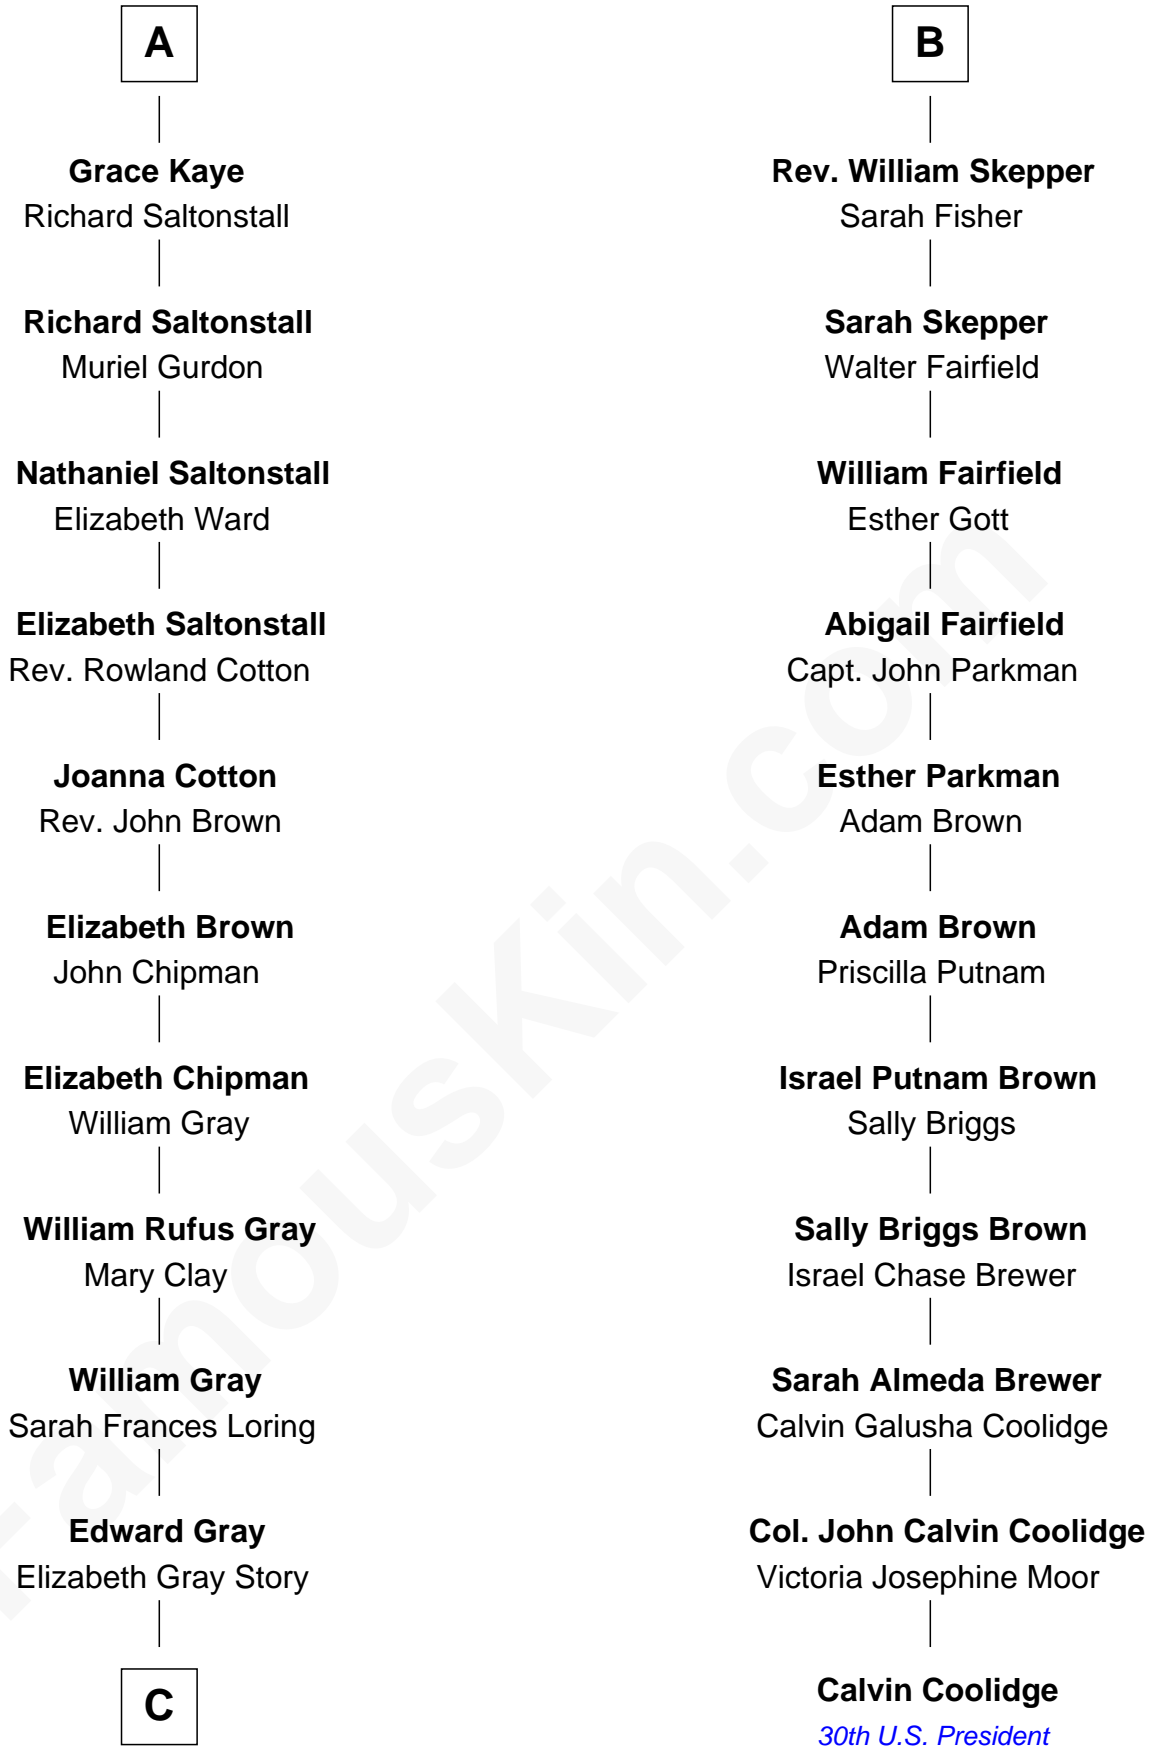

FamousKin.com

Relationship Chart of

Story Musgrave

NASA Astronaut

17th cousin 2 times removed of

Calvin Coolidge
30th U.S. President

C

—
Marguerite Gray
John Butler Swann

—
Marguerite Swann
Percy Musgrave

—
Story Musgrave
NASA Astronaut

FamousKin.com