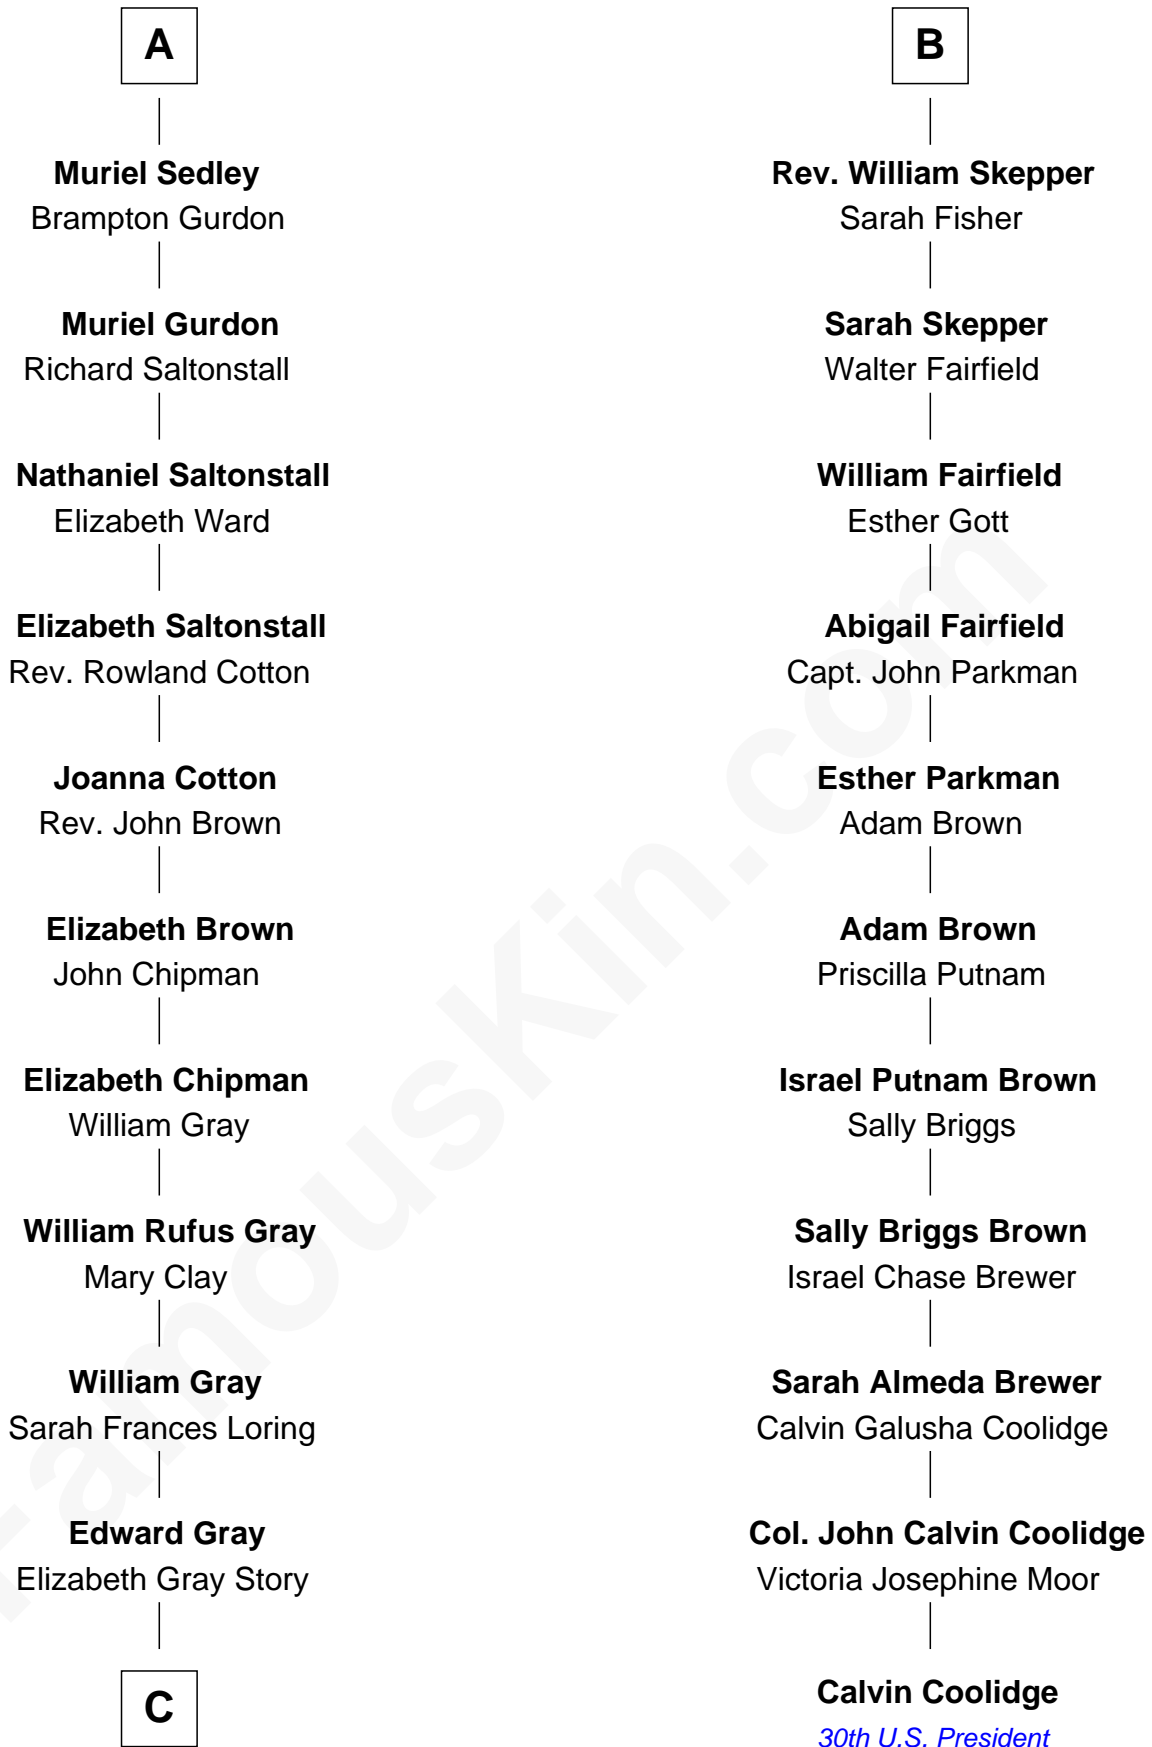

**FamousKin.com**  
**Relationship Chart of**  
**Story Musgrave**  
*NASA Astronaut*

17th cousin 2 times removed of

**Calvin Coolidge**  
*30th U.S. President*

**C**

—  
**Marguerite Gray**  
John Butler Swann

—  
**Marguerite Swann**  
Percy Musgrave

—  
**Story Musgrave**  
*NASA Astronaut*

FamousKin.com