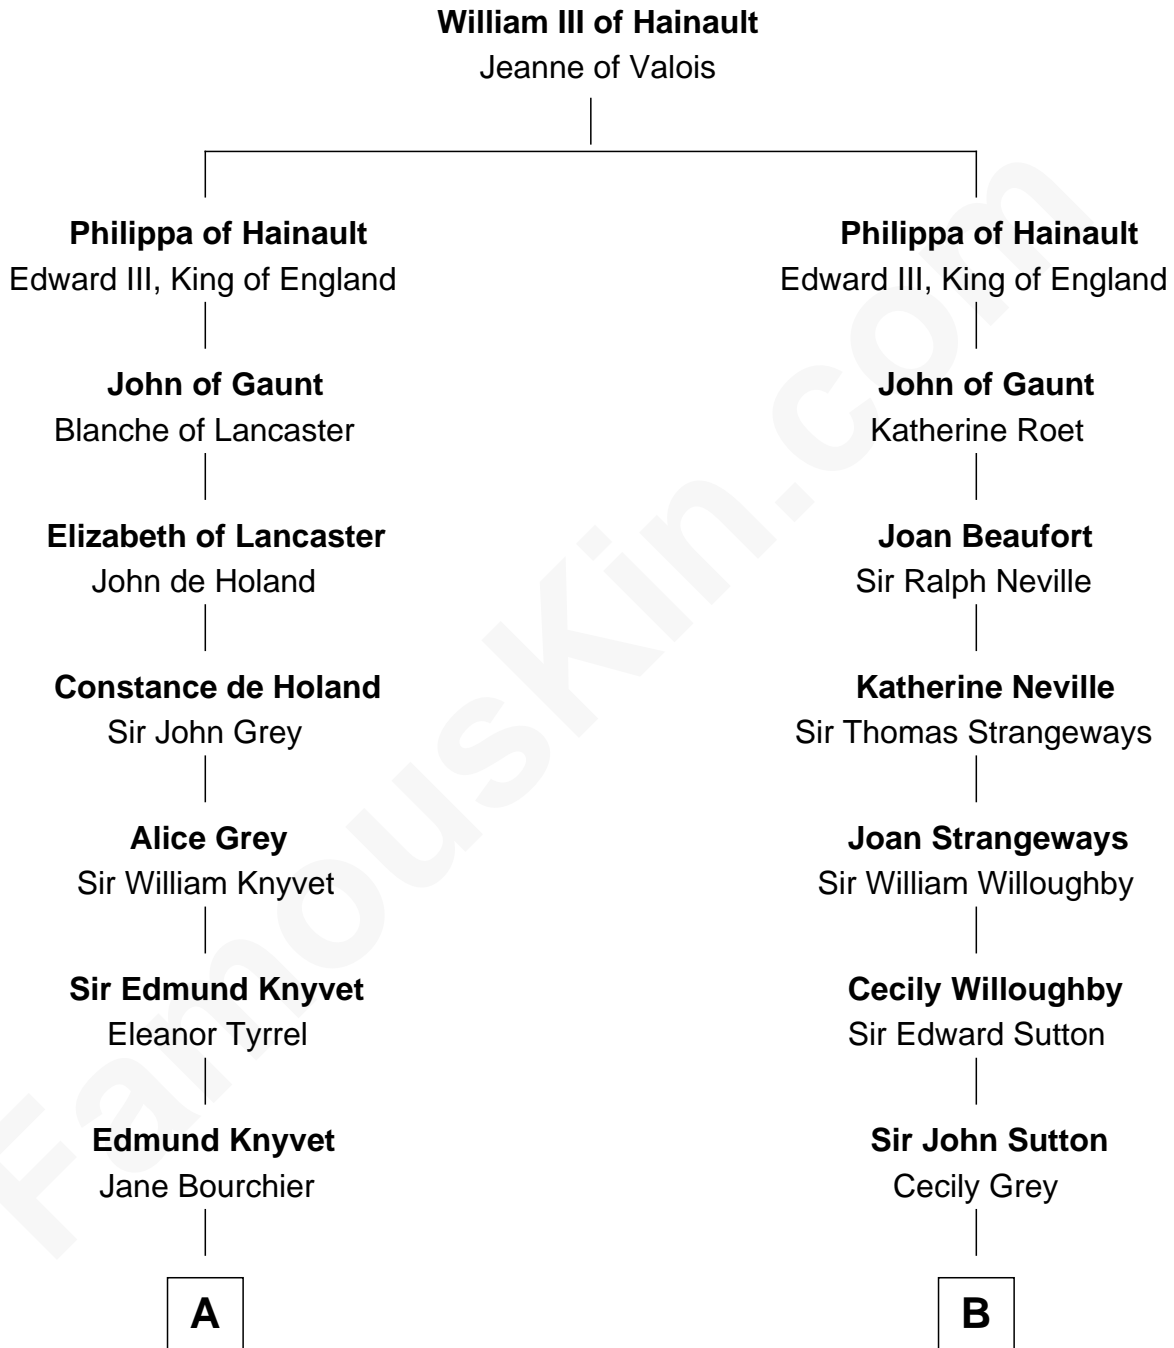

**FamousKin.com**  
**Relationship Chart of**  
**Story Musgrave**  
*NASA Astronaut*

**14th cousin 7 times removed of**

**Bathsheba (Ruggles) Spooner**

*First woman executed for murder in U.S. by non-British government*

**C**

—  
**William Gray**  
Sarah Frances Loring

—  
**Edward Gray**  
Elizabeth Gray Story

—  
**Marguerite Gray**  
John Butler Swann

—  
**Marguerite Swann**  
Percy Musgrave

—  
**Story Musgrave**  
*NASA Astronaut*