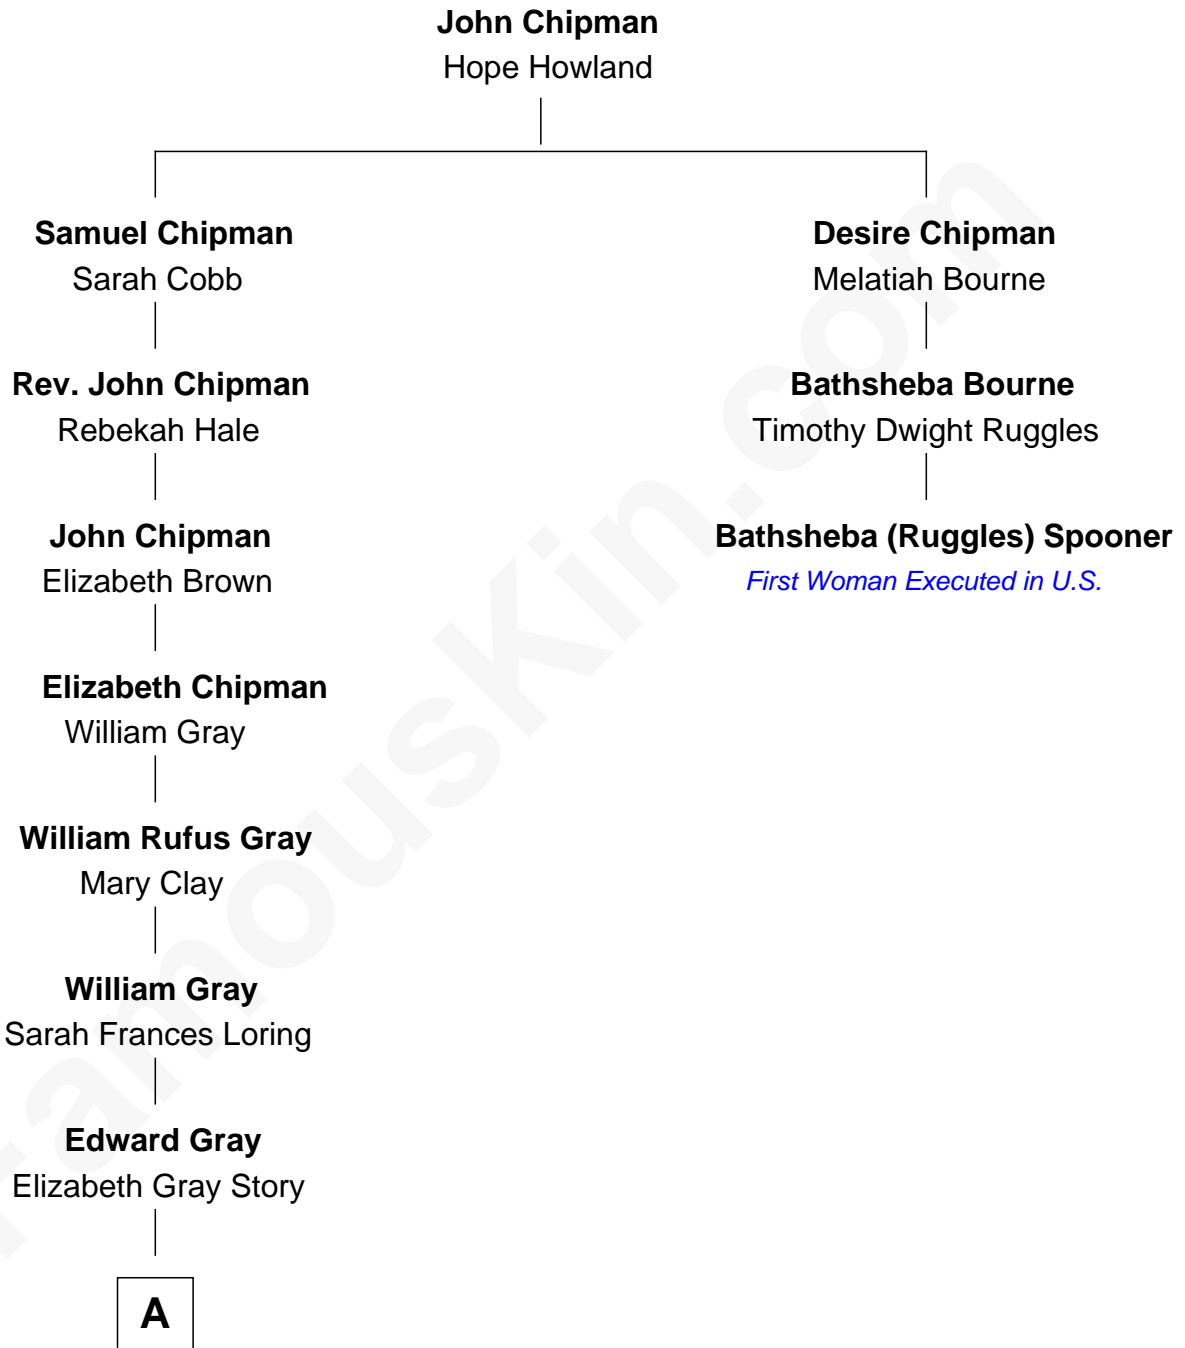

**FamousKin.com**  
**Relationship Chart of**  
**Story Musgrave**  
*NASA Astronaut*

**2nd cousin 7 times removed of**

**Bathsheba (Ruggles) Spooner**

*First woman executed for murder in U.S. by non-British government*

**A**

—  
**Marguerite Gray**  
John Butler Swann

—  
**Marguerite Swann**  
Percy Musgrave

—  
**Story Musgrave**  
*NASA Astronaut*

FamousKin.com