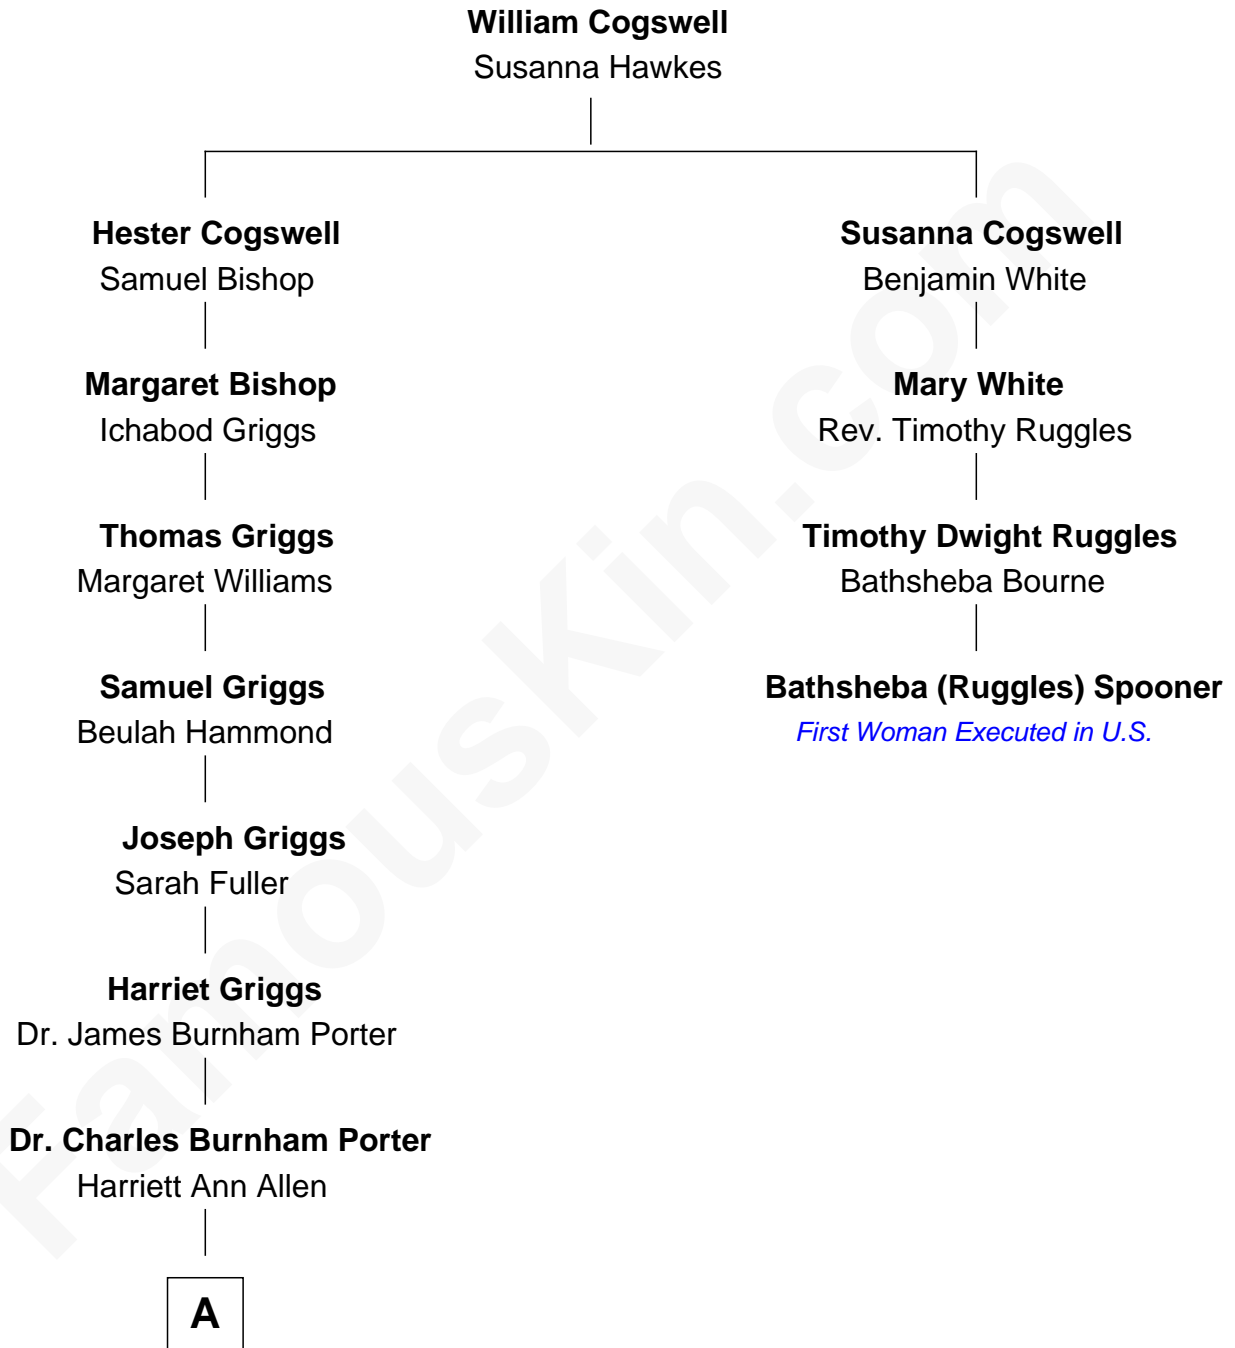

**FamousKin.com**  
**Relationship Chart of**  
**Story Musgrave**  
*NASA Astronaut*

3rd cousin 6 times removed of

**Bathsheba (Ruggles) Spooner**

*First woman executed for murder in U.S. by non-British government*

**A**

—  
**Edith Elise Porter**  
Dr. Percy B. Musgrave

—  
**Percy Musgrave**  
Marguerite Swann

—  
**Story Musgrave**  
*NASA Astronaut*

FamousKin.com