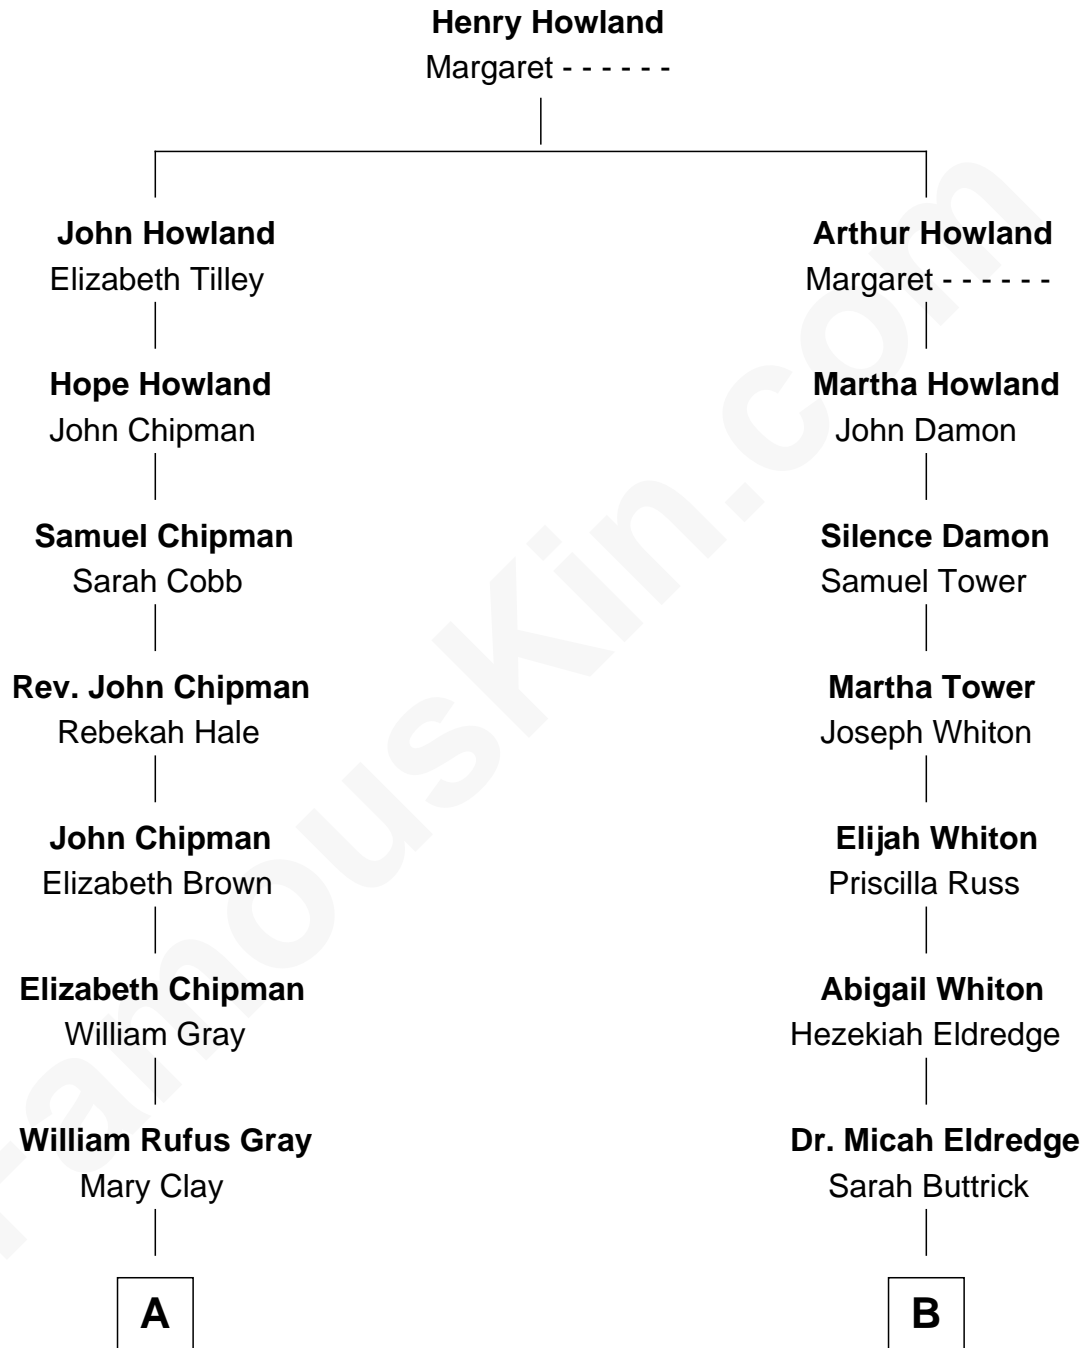

# FamousKin.com Relationship Chart of

**Story Musgrave**

NASA Astronaut

10th cousin 1 time removed of

**John Steinbeck**

Author of *The Grapes of Wrath*

**A**

**William Gray**  
Sarah Frances Loring

**Edward Gray**  
Elizabeth Gray Story

**Marguerite Gray**  
John Butler Swann

**Marguerite Swann**  
Percy Musgrave

**Story Musgrave**  
*NASA Astronaut*

**B**

**Sarah Eldredge**  
Walter Dickson

**Almira Ann Dickson**  
Johann Adolf Großsteinbeck