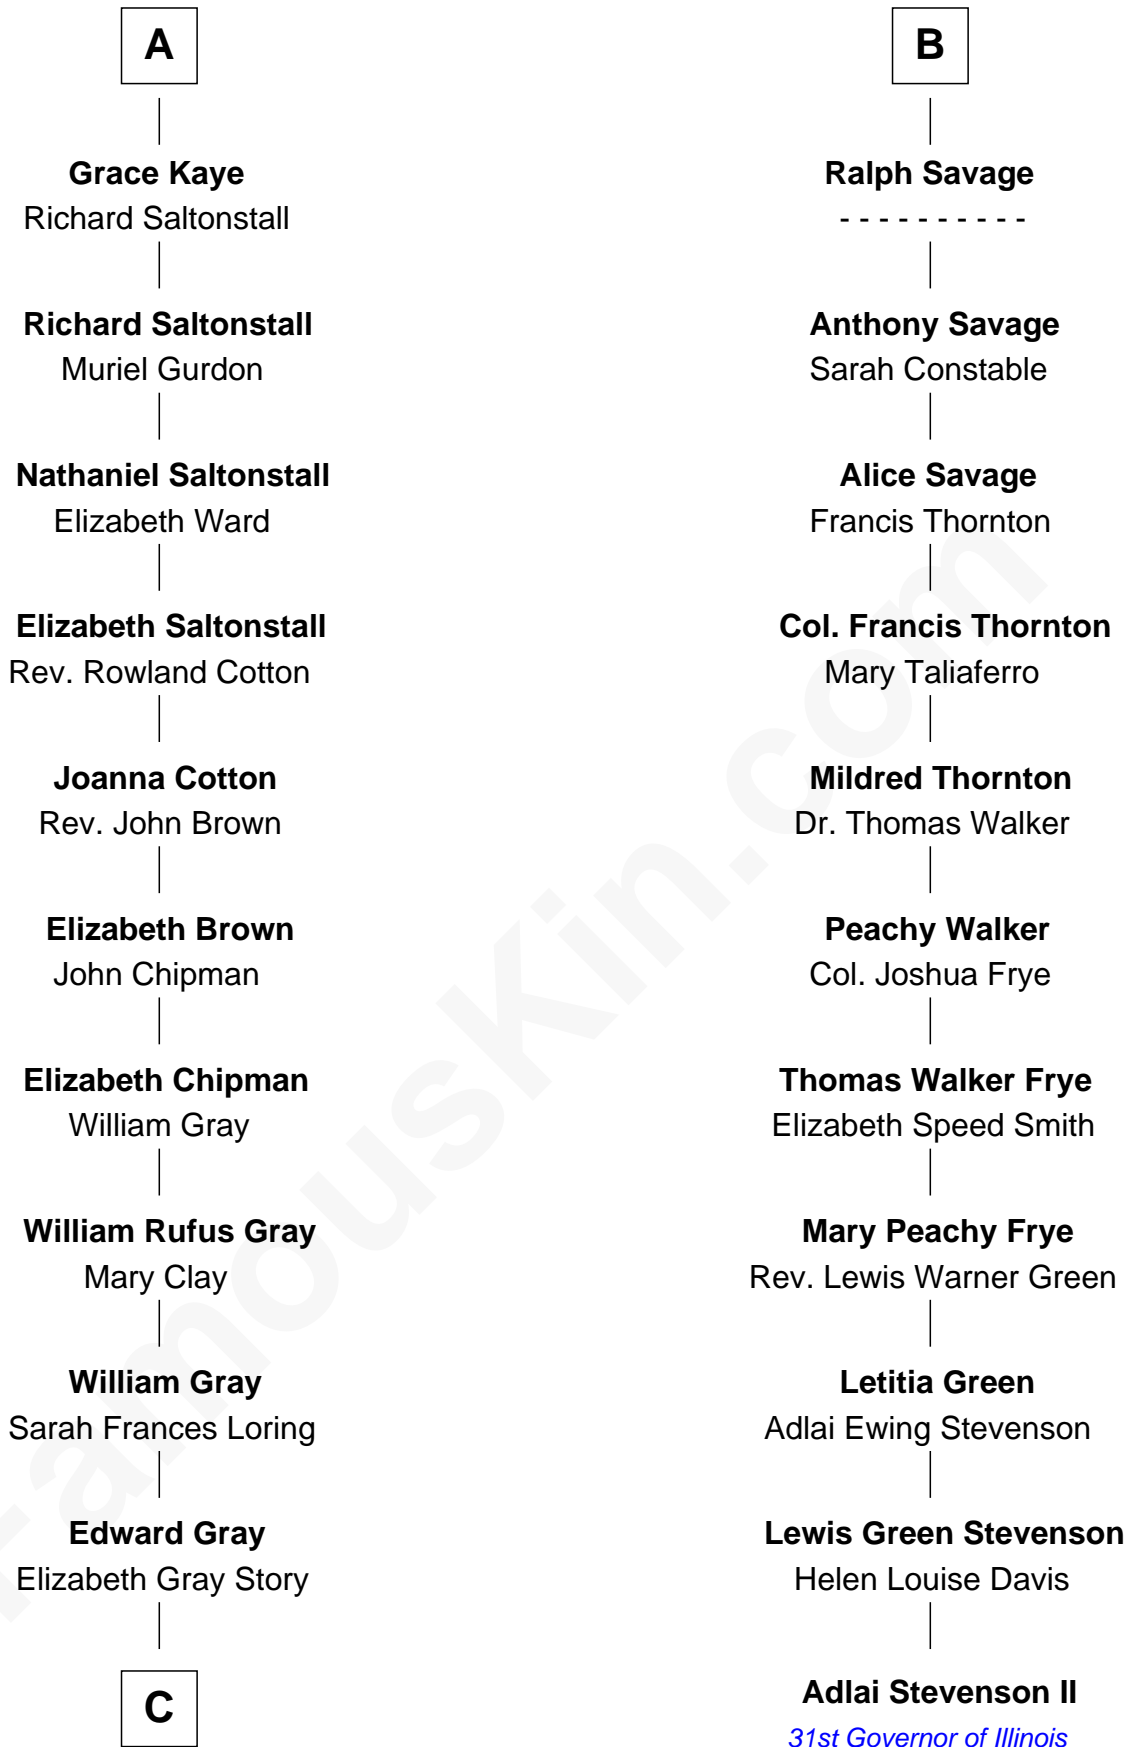

FamousKin.com
Relationship Chart of
Story Musgrave
NASA Astronaut

17th cousin 2 times removed of

Adlai Stevenson II
31st Governor of Illinois

Sir Thomas Aylesbury
 Katherine Pabenham

Isabel Aylesbury
 Sir Thomas Chaworth

Eleanor Aylesbury
 Sir Humphrey Stafford

Elizabeth Chaworth
 Sir William FitzWilliam

Elizabeth Stafford
 Sir Richard de Beauchamp

Isabel FitzWilliam
 Richard Wentworth

Anne de Beauchamp
 Sir Richard Lygon

Matthew Wentworth
 Elizabeth Woodruffe

Sir Richard Lygon
 Margaret Greville

Beatrice Wentworth
 Arthur Kaye

Anne Lygon
 Sir Christopher Savage

John Kaye
 Dorothy Mauleverer

Francis Savage
 Anne Sheldon

Robert Kaye
 Anne Flower

Walter Savage
 Elizabeth Hall

A

B

C

—
Marguerite Gray
John Butler Swann

—
Marguerite Swann
Percy Musgrave

—
Story Musgrave
NASA Astronaut

FamousKin.com