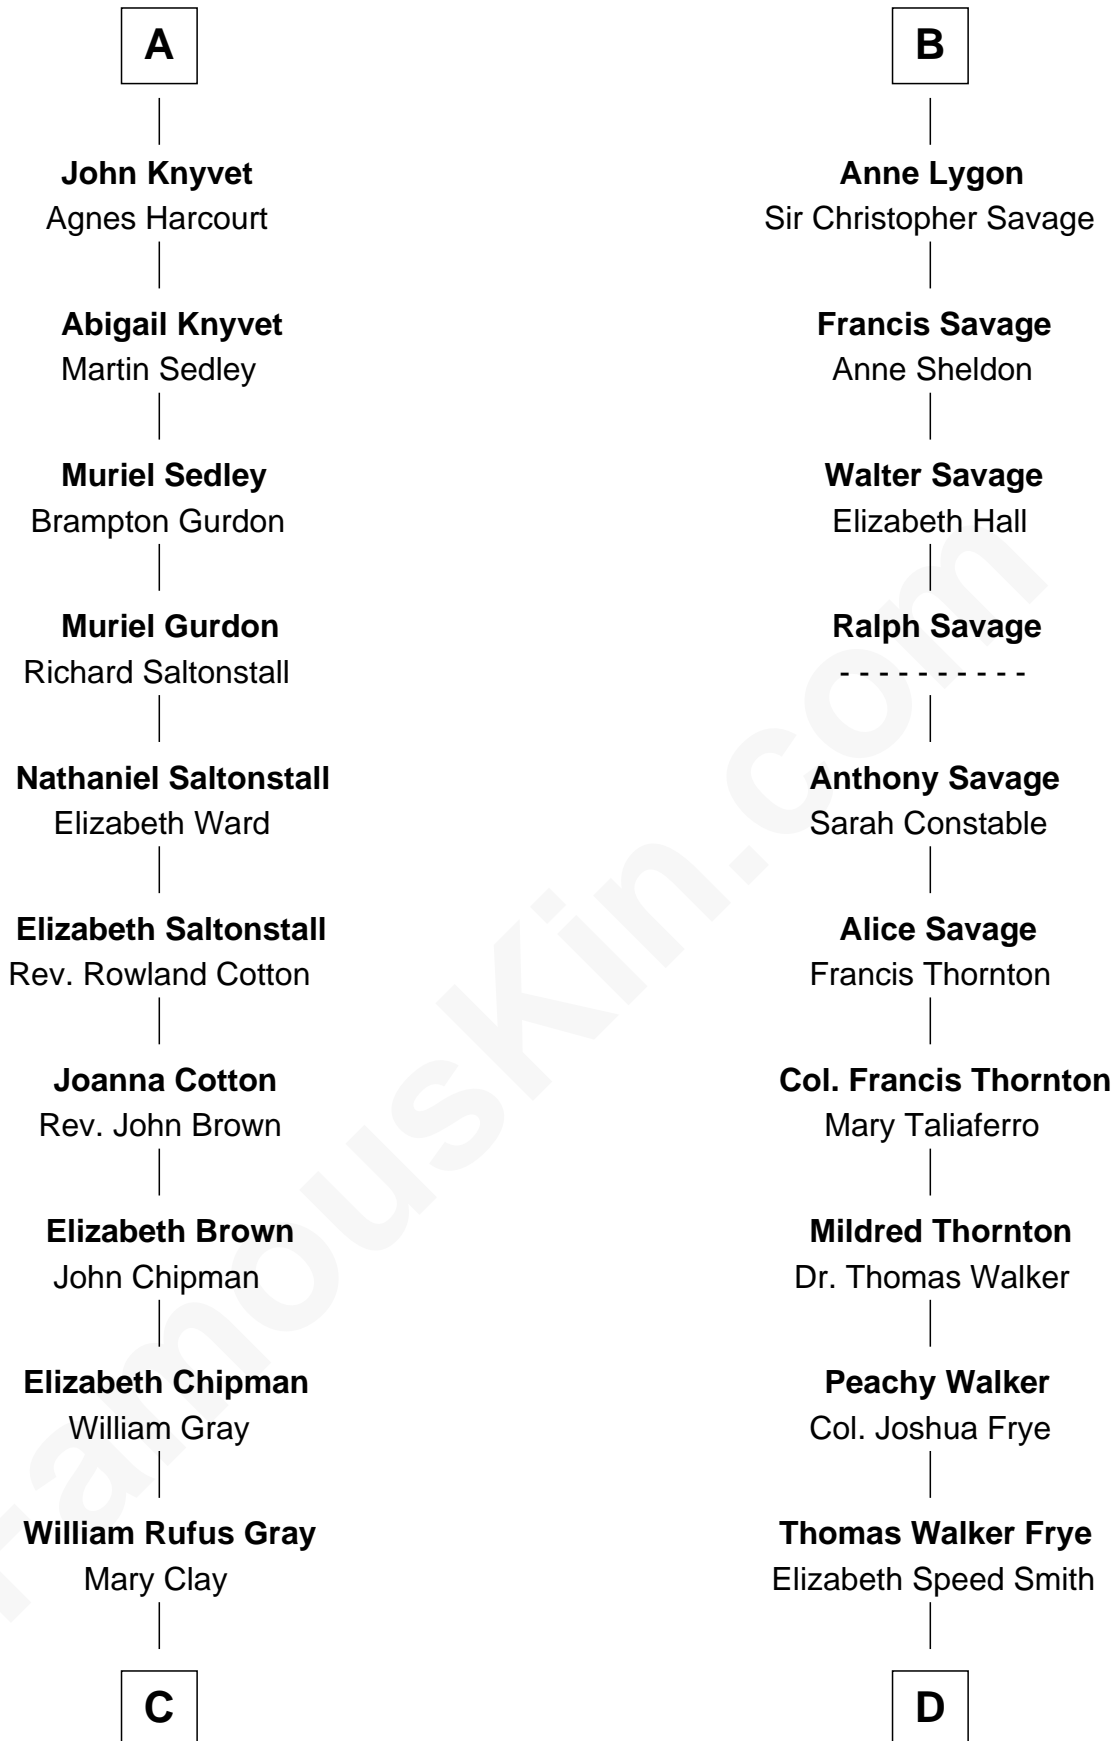

FamousKin.com Relationship Chart of

Story Musgrave

NASA Astronaut

20th cousin 1 time removed of

Adlai Stevenson II

31st Governor of Illinois

Sir Ralph Basset

Joan - - - - -

Sir William Knyvet

Alice Grey

Sir Edmund Knyvet

Eleanor Tyrrel

Edmund Knyvet

Jane Bouchier

A

Joan Basset

Sir Richard de Beauchamp

Anne de Beauchamp

Sir Richard Lygon

Sir Richard Lygon

Margaret Greville

B

C

William Gray
Sarah Frances Loring

Edward Gray
Elizabeth Gray Story

Marguerite Gray
John Butler Swann

Marguerite Swann
Percy Musgrave

Story Musgrave
NASA Astronaut

D

Mary Peachy Frye
Rev. Lewis Warner Green

Letitia Green
Adlai Ewing Stevenson