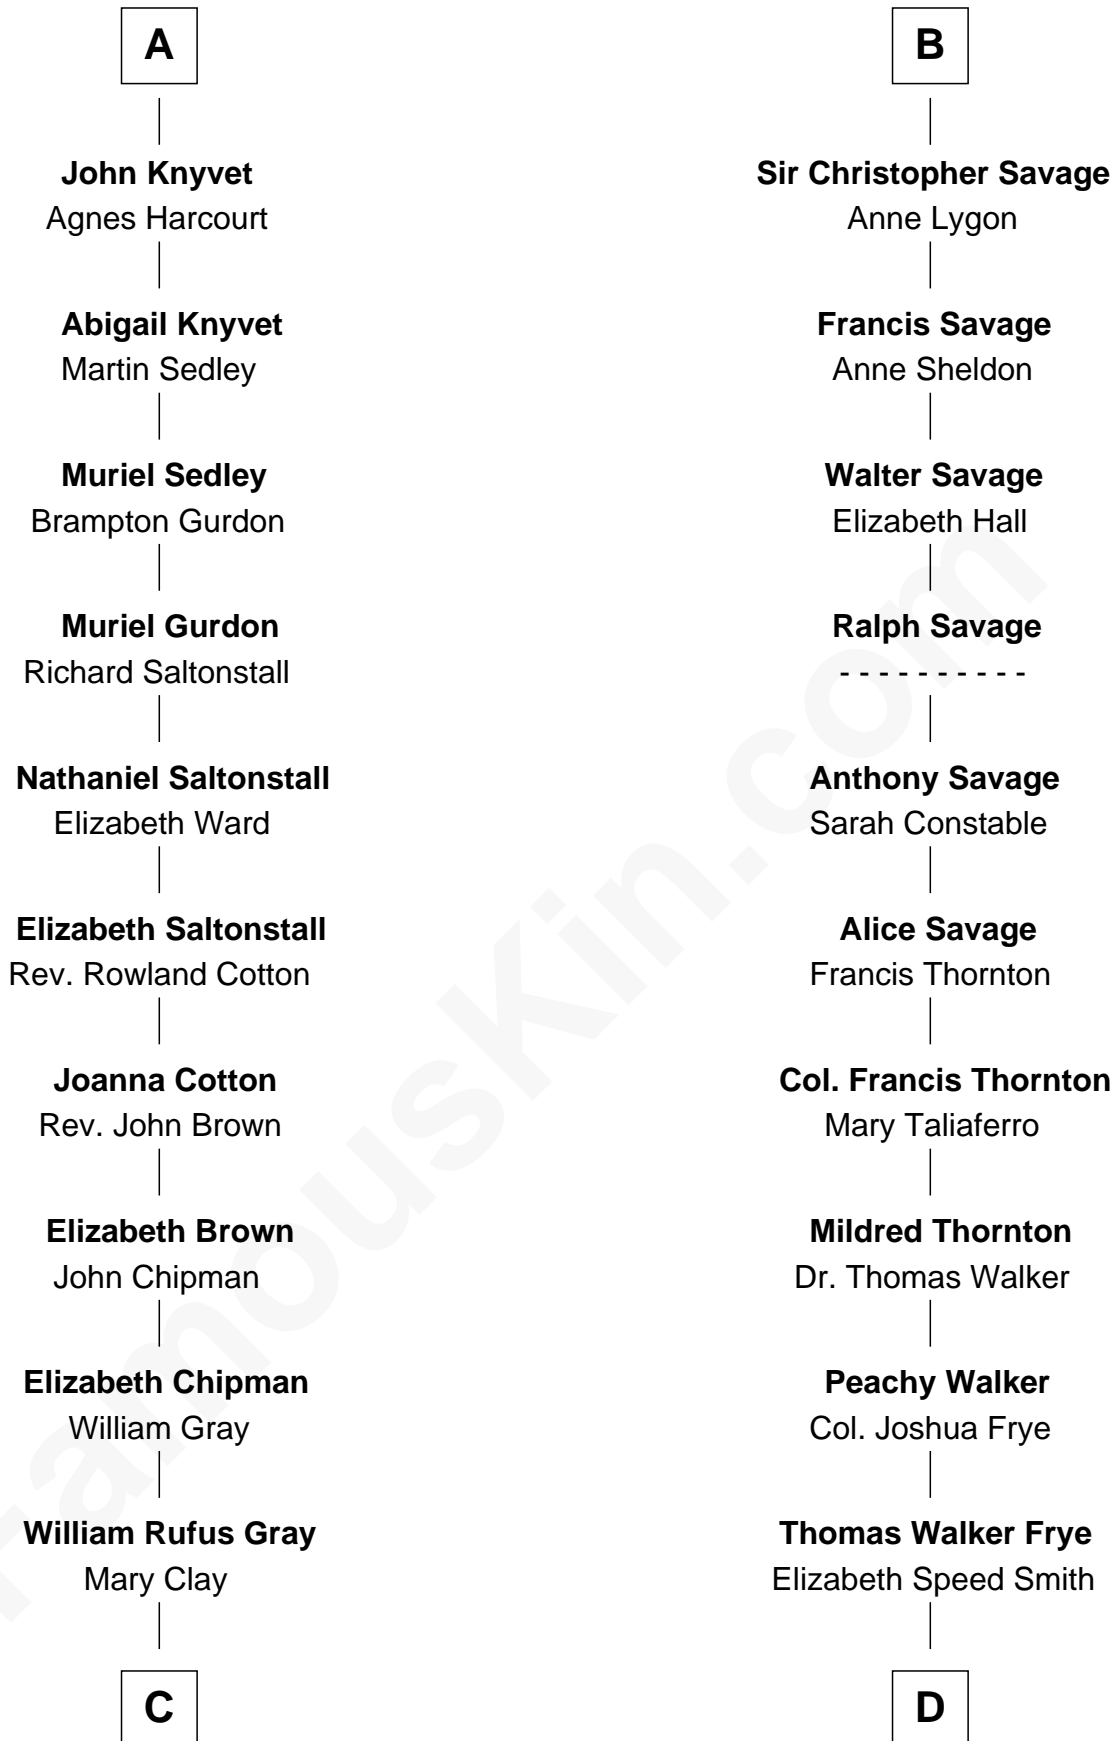

FamousKin.com

Relationship Chart of

Story Musgrave

NASA Astronaut

20th cousin 1 time removed of

Adlai Stevenson II
31st Governor of Illinois

C

William Gray
Sarah Frances Loring

Edward Gray
Elizabeth Gray Story

Marguerite Gray
John Butler Swann

Marguerite Swann
Percy Musgrave

Story Musgrave
NASA Astronaut

D

Mary Peachy Frye
Rev. Lewis Warner Green

Letitia Green
Adlai Ewing Stevenson