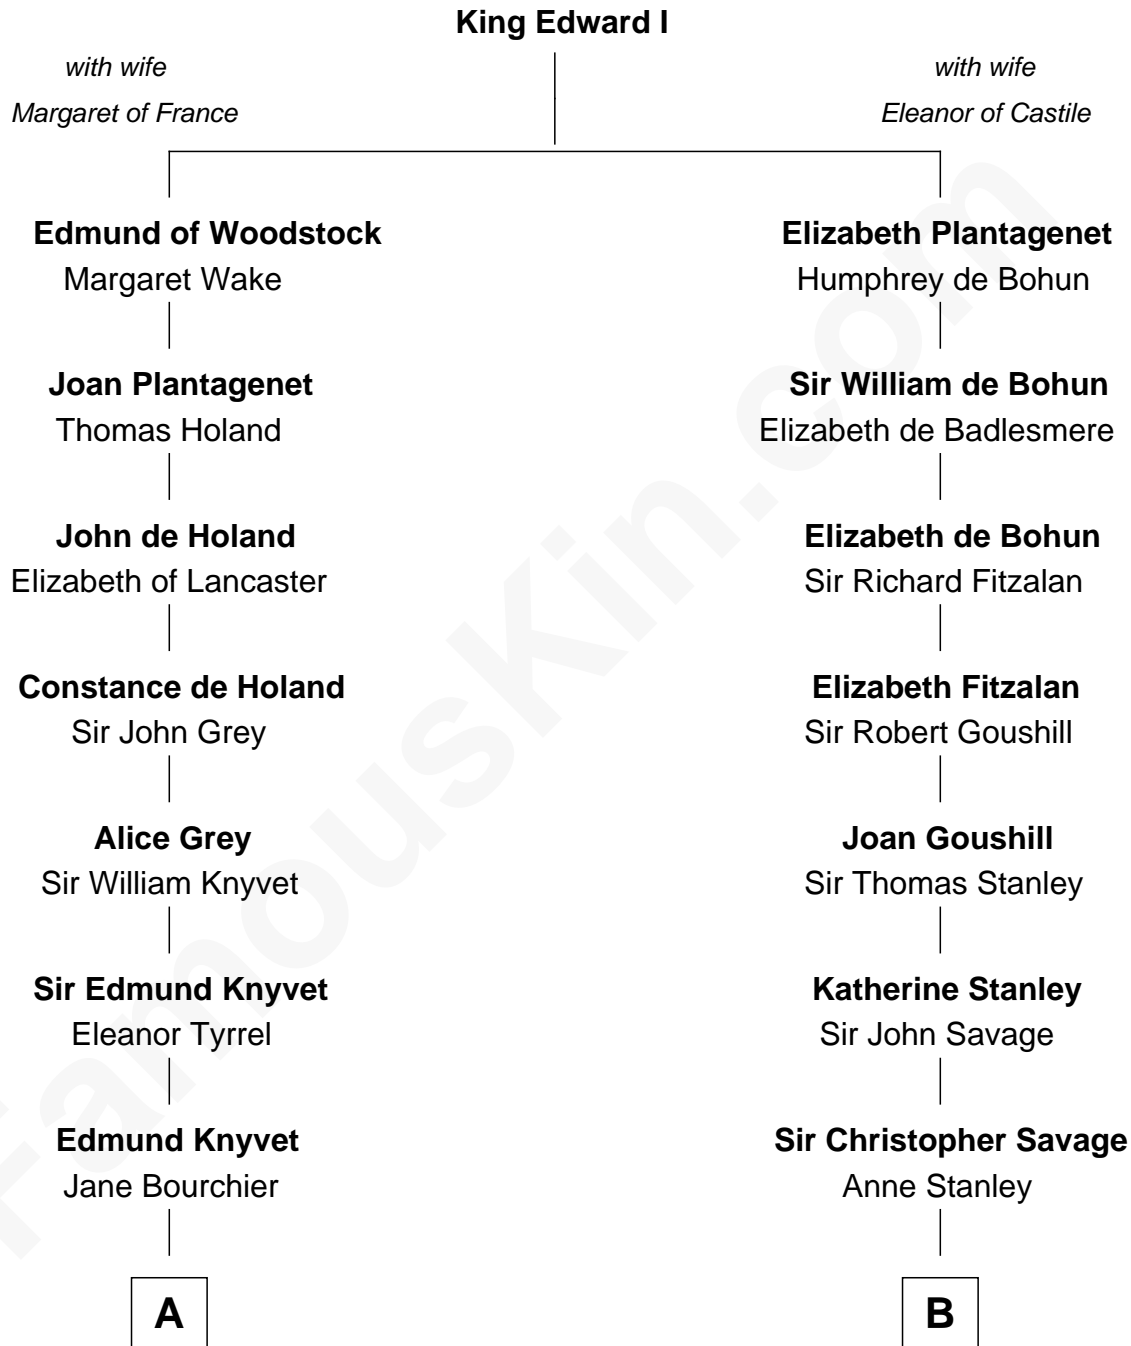

FamousKin.com

Relationship Chart of

Story Musgrave

NASA Astronaut

20th cousin 1 time removed of

Adlai Stevenson II
31st Governor of Illinois

C

William Gray
Sarah Frances Loring

Edward Gray
Elizabeth Gray Story

Marguerite Gray
John Butler Swann

Marguerite Swann
Percy Musgrave

Story Musgrave
NASA Astronaut

D

Mary Peachy Frye
Rev. Lewis Warner Green

Letitia Green
Adlai Ewing Stevenson