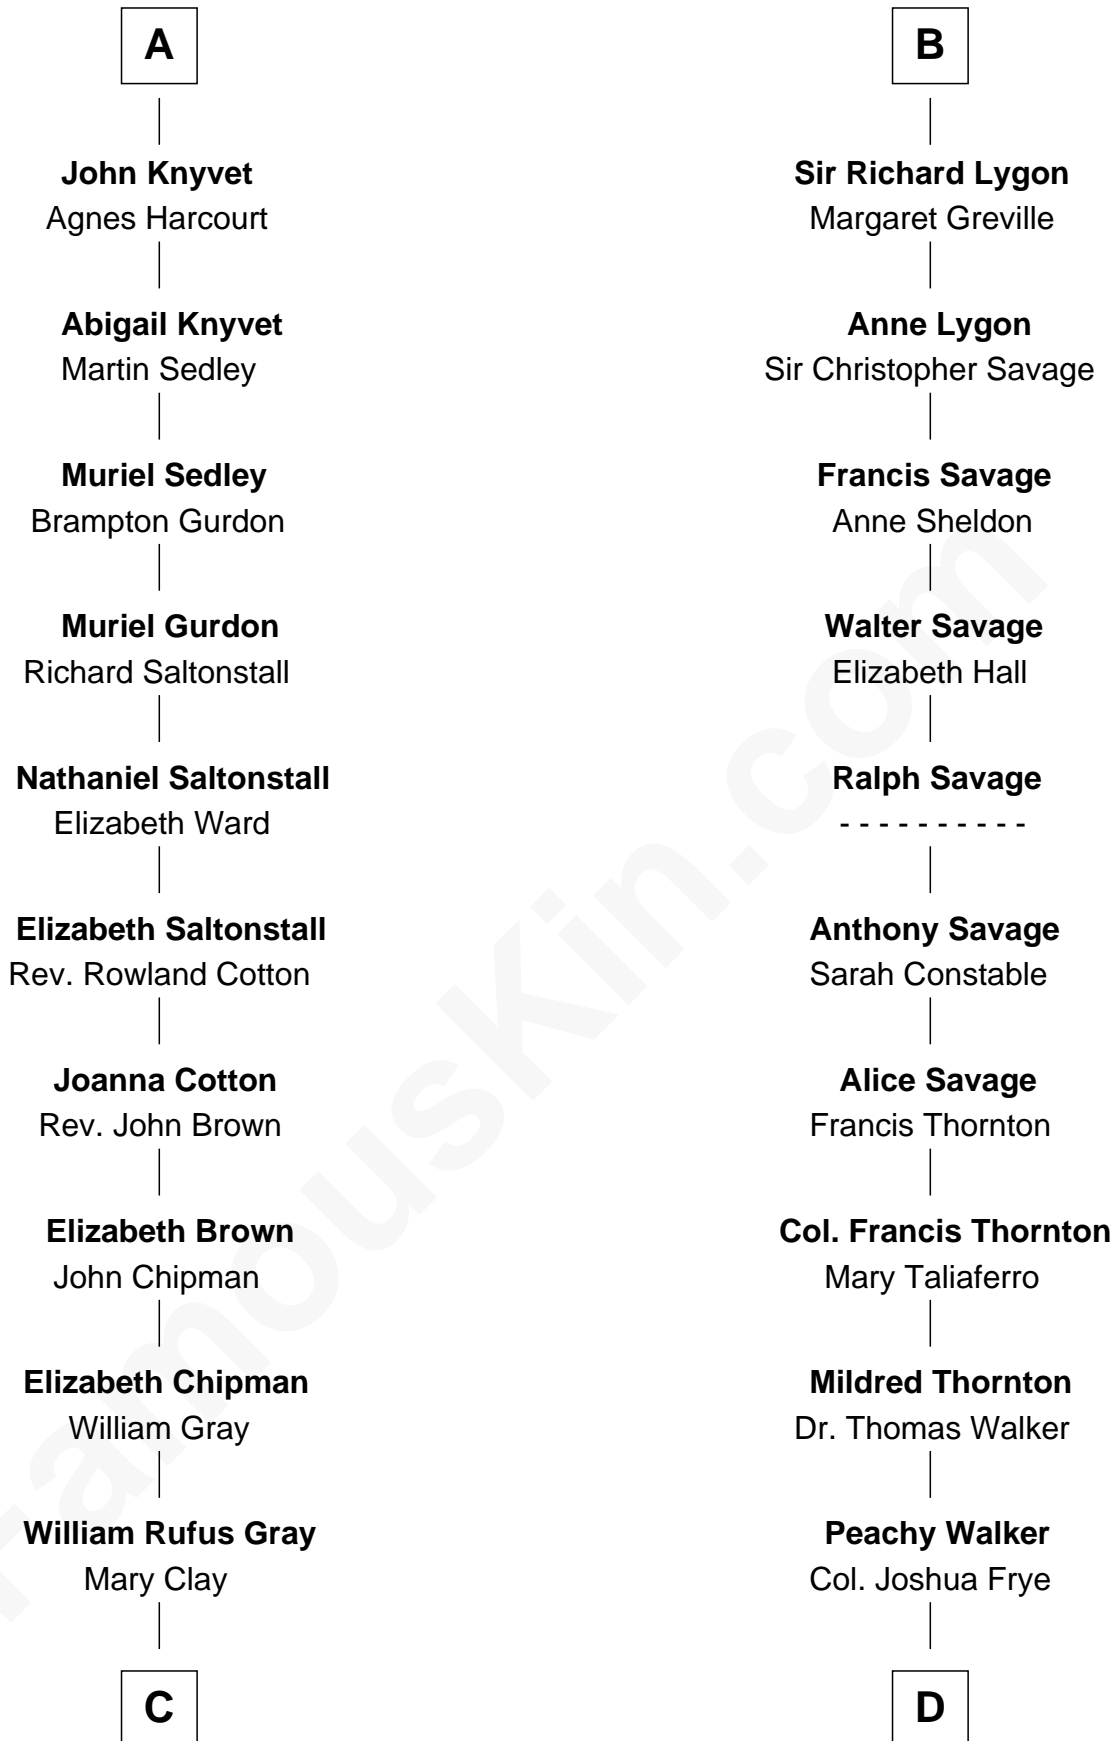

# FamousKin.com Relationship Chart of

**Story Musgrave**

*NASA Astronaut*

21st cousin of

**Adlai Stevenson II**

*31st Governor of Illinois*

**Hugh de Audley**

Margaret de Clare

**Alice Grey**

Sir William Knyvet

**Sir Edmund Knyvet**

Eleanor Tyrrel

**Edmund Knyvet**

Jane Bouchier

**A**

**Margaret de Audley**

John de Beauchamp

**Sir Richard de Beauchamp**

Elizabeth Stafford

**Anne de Beauchamp**

Sir Richard Lygon

**B**

**C**

**William Gray**  
Sarah Frances Loring

**Edward Gray**  
Elizabeth Gray Story

**Marguerite Gray**  
John Butler Swann

**Marguerite Swann**  
Percy Musgrave

**Story Musgrave**  
*NASA Astronaut*

**D**

**Thomas Walker Frye**  
Elizabeth Speed Smith