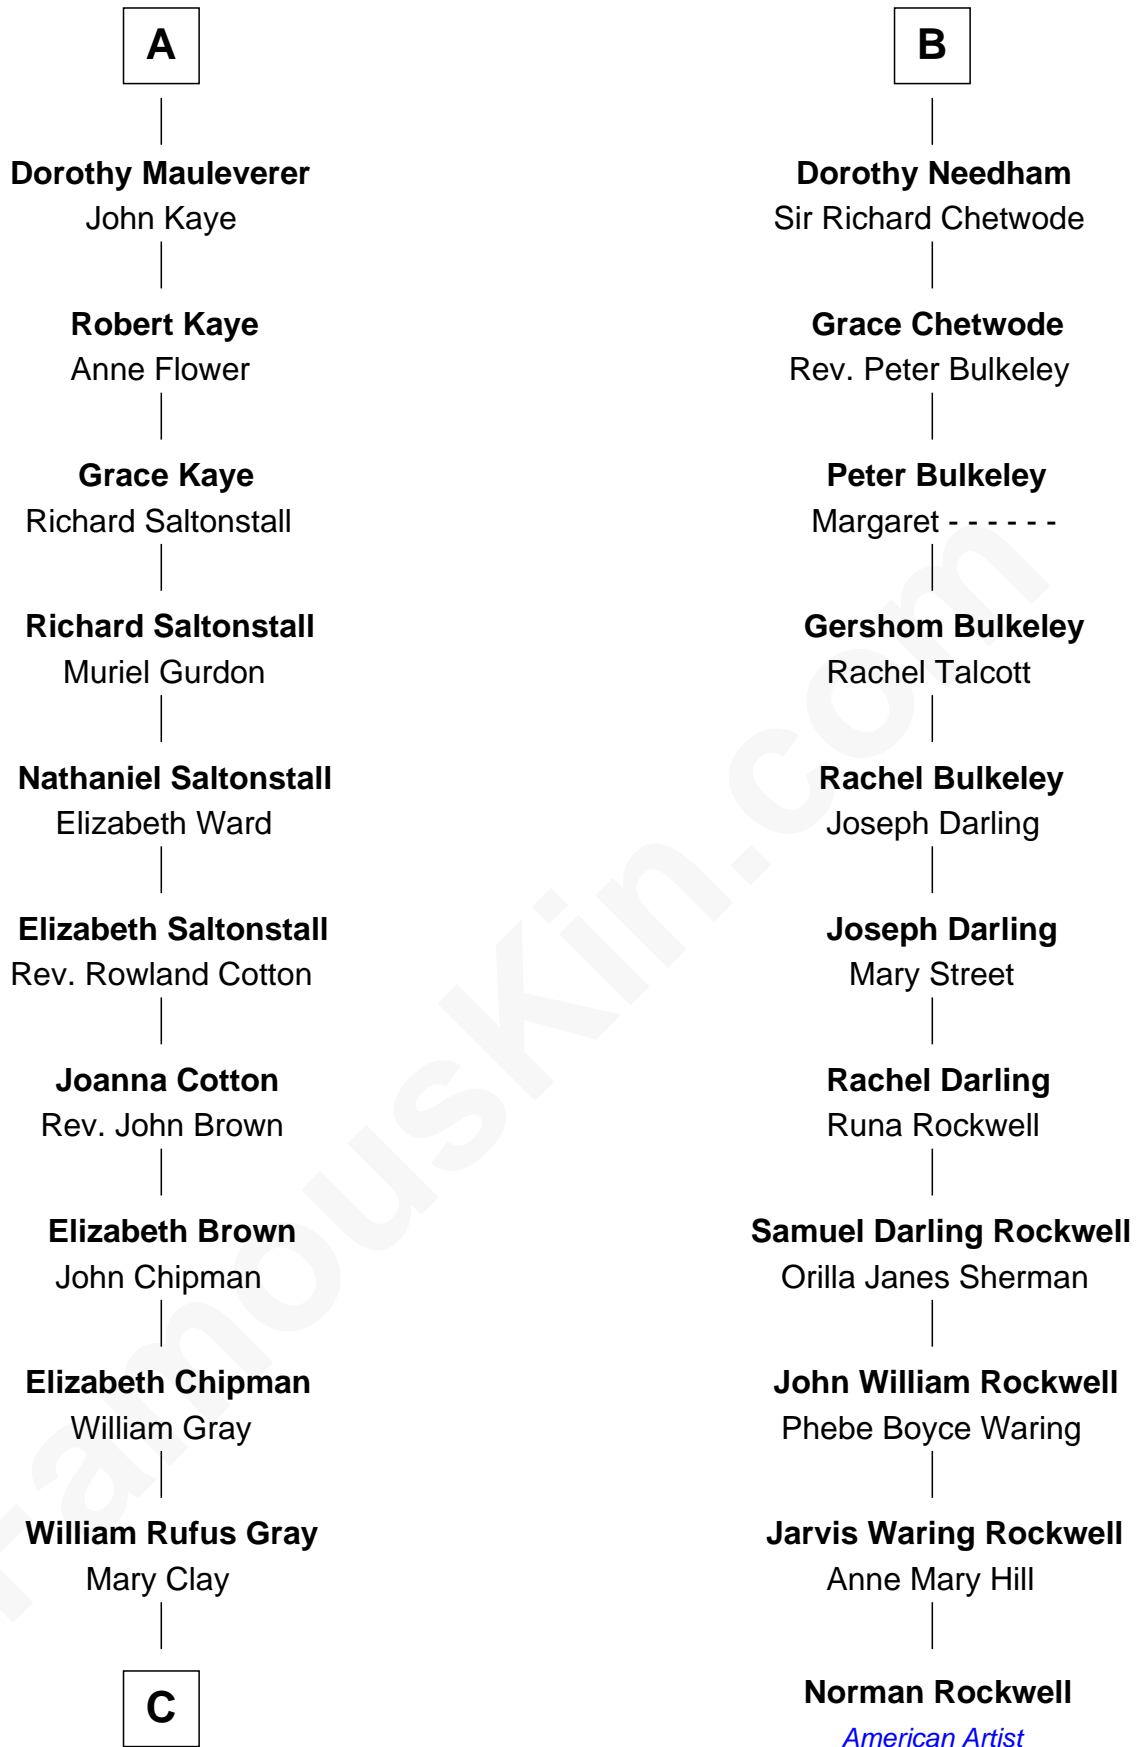

FamousKin.com

Relationship Chart of

Story Musgrave

NASA Astronaut

17th cousin 4 times removed of

Norman Rockwell
American Artist

Sir Thomas de Beauchamp
Katherine de Mortimer

C

—
William Gray
Sarah Frances Loring

—
Edward Gray
Elizabeth Gray Story

—
Marguerite Gray
John Butler Swann

—
Marguerite Swann
Percy Musgrave

—
Story Musgrave
NASA Astronaut

FamousKin.com