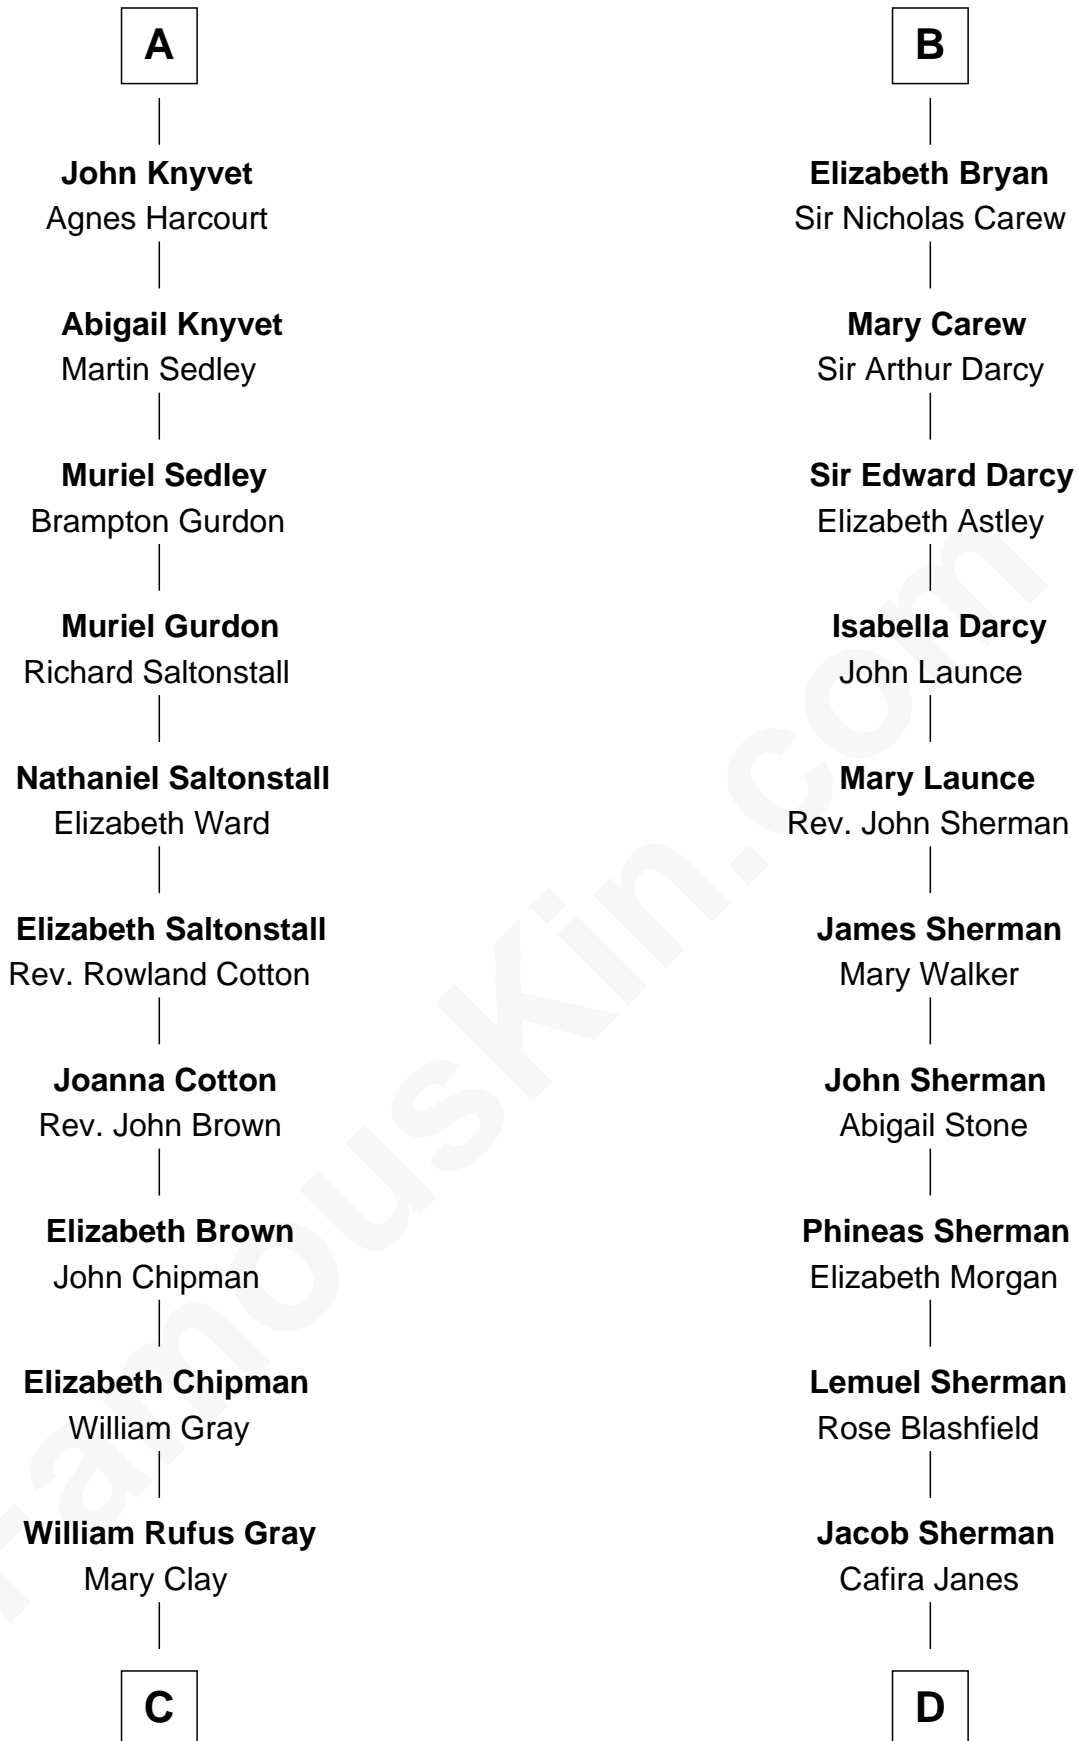

**FamousKin.com**  
**Relationship Chart of**  
**Story Musgrave**  
*NASA Astronaut*

20th cousin 1 time removed of  
**Norman Rockwell**  
*American Artist*

**Sir William de Boteler**  
 Ela Herdeburgh

**C**

**William Gray**  
Sarah Frances Loring

**Edward Gray**  
Elizabeth Gray Story

**Marguerite Gray**  
John Butler Swann

**Marguerite Swann**  
Percy Musgrave

**Story Musgrave**  
*NASA Astronaut*

**D**