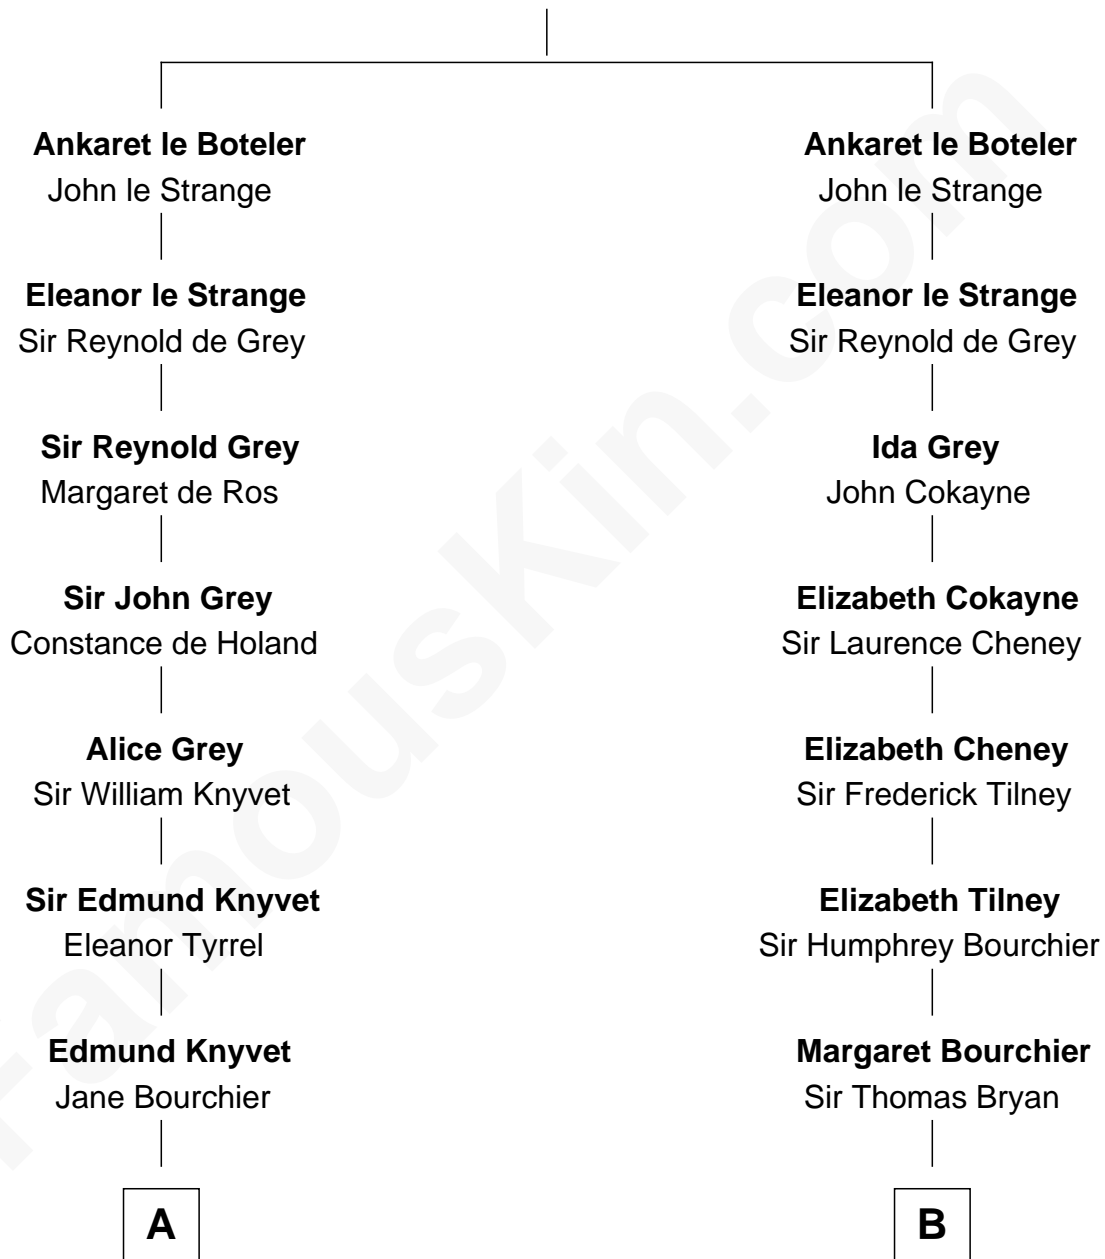

**FamousKin.com**  
**Relationship Chart of**  
**Story Musgrave**  
*NASA Astronaut*

20th cousin 1 time removed of  
**Norman Rockwell**  
*American Artist*

**Sir William de Boteler**  
 Ela Herdeburgh

**C**

**William Gray**  
Sarah Frances Loring

**Edward Gray**  
Elizabeth Gray Story

**Marguerite Gray**  
John Butler Swann

**Marguerite Swann**  
Percy Musgrave

**Story Musgrave**  
*NASA Astronaut*

**D**