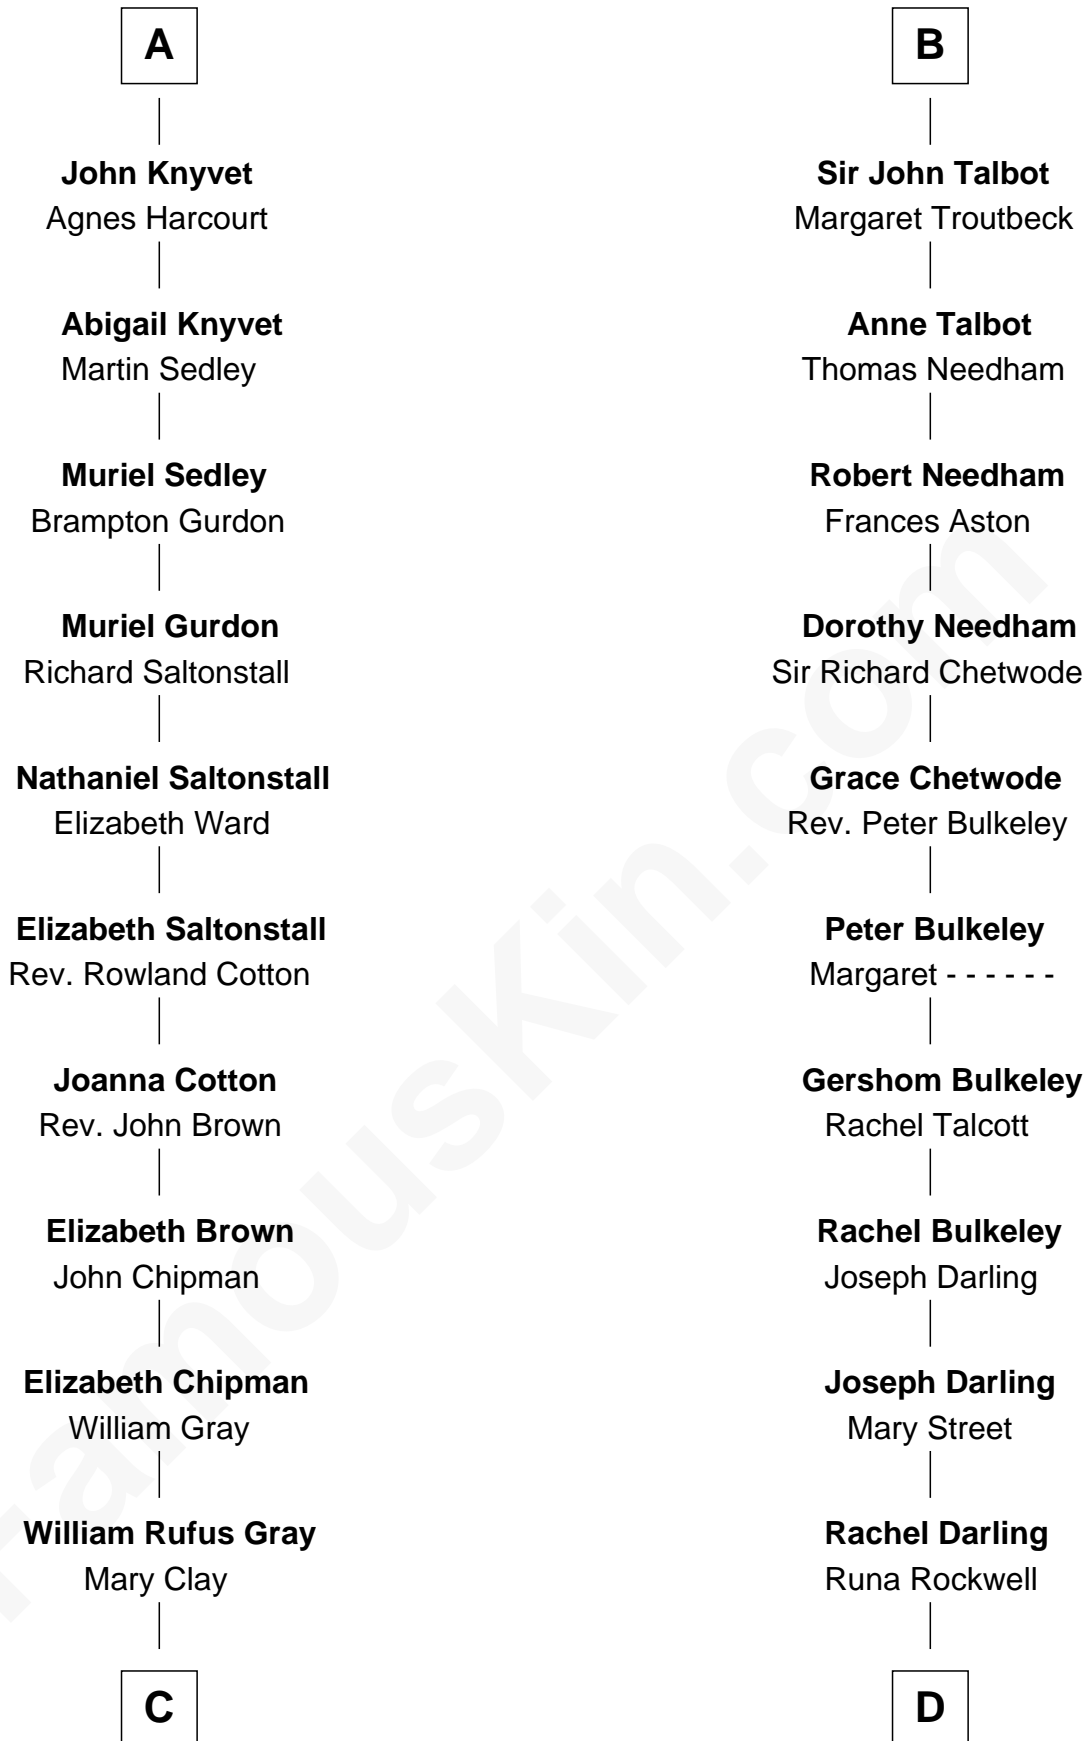

FamousKin.com Relationship Chart of

Story Musgrave

NASA Astronaut

20th cousin 1 time removed of

Norman Rockwell

American Artist

C

William Gray
Sarah Frances Loring

Edward Gray
Elizabeth Gray Story

Marguerite Gray
John Butler Swann

Marguerite Swann
Percy Musgrave

Story Musgrave
NASA Astronaut

D

Samuel Darling Rockwell
Orilla Janes Sherman

John William Rockwell
Phebe Boyce Waring