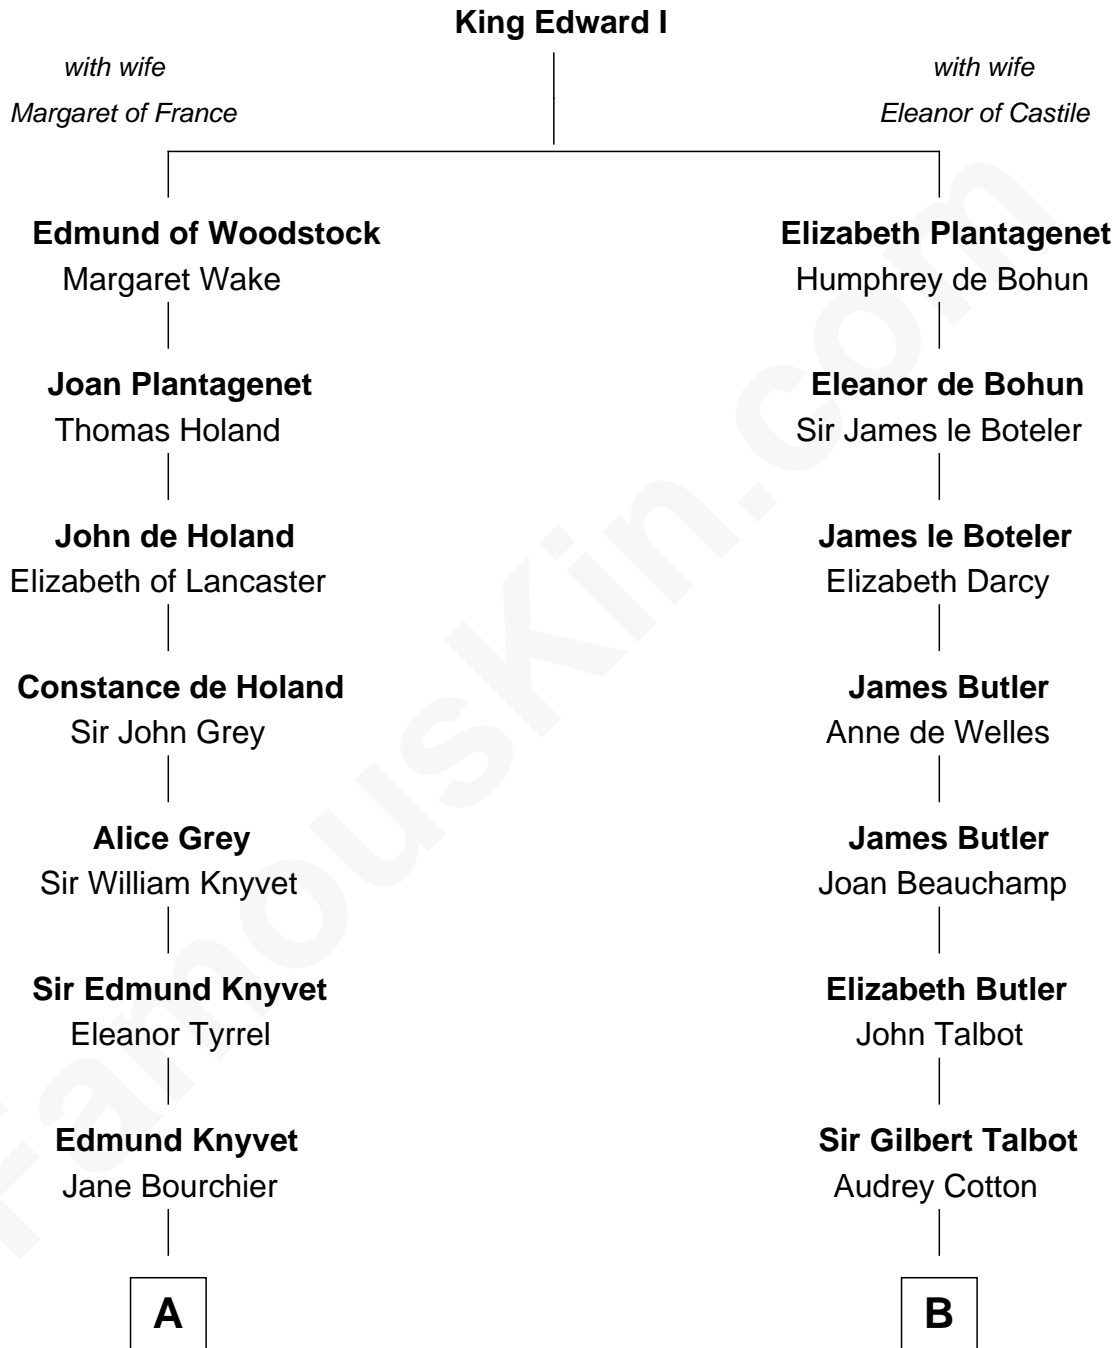

FamousKin.com Relationship Chart of

Story Musgrave

NASA Astronaut

20th cousin 1 time removed of

Norman Rockwell

American Artist

C

William Gray
Sarah Frances Loring

Edward Gray
Elizabeth Gray Story

Marguerite Gray
John Butler Swann

Marguerite Swann
Percy Musgrave

Story Musgrave
NASA Astronaut

D

Samuel Darling Rockwell
Orilla Janes Sherman

John William Rockwell
Phebe Boyce Waring