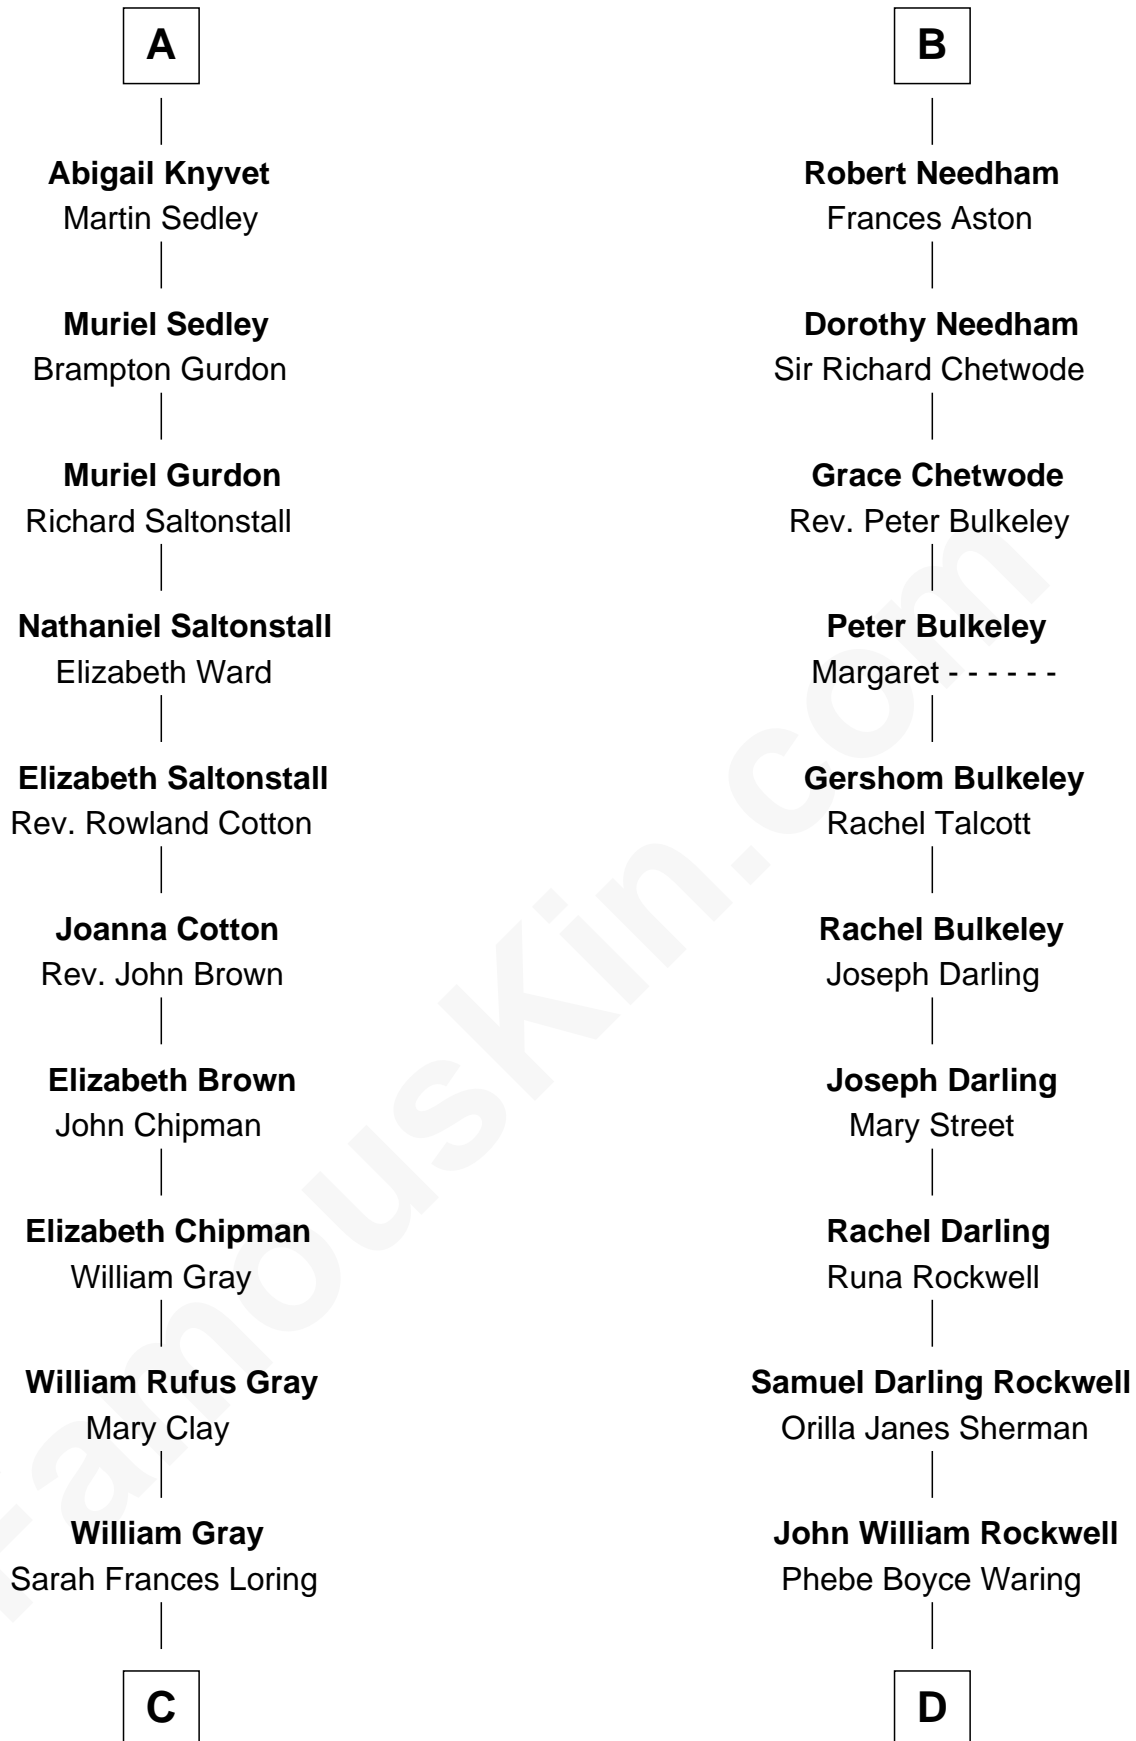

FamousKin.com
Relationship Chart of
Story Musgrave
NASA Astronaut

18th cousin 2 times removed of
Norman Rockwell
American Artist

Sir William de Ros
 Margery de Badlesmere

Thomas de Ros
 Beatrice de Stafford

Maud de Roos
 John de Welles

Margaret de Ros
 Sir Reynold Grey

Anne de Welles
 James Butler

Sir John Grey
 Constance de Holand

James Butler
 Joan Beauchamp

Alice Grey
 Sir William Knyvet

Elizabeth Butler
 John Talbot

Sir Edmund Knyvet
 Eleanor Tyrrel

Sir Gilbert Talbot
 Audrey Cotton

Edmund Knyvet
 Jane Bouchier

Sir John Talbot
 Margaret Troutbeck

John Knyvet
 Agnes Harcourt

Anne Talbot
 Thomas Needham

A

B

FamousKin.com