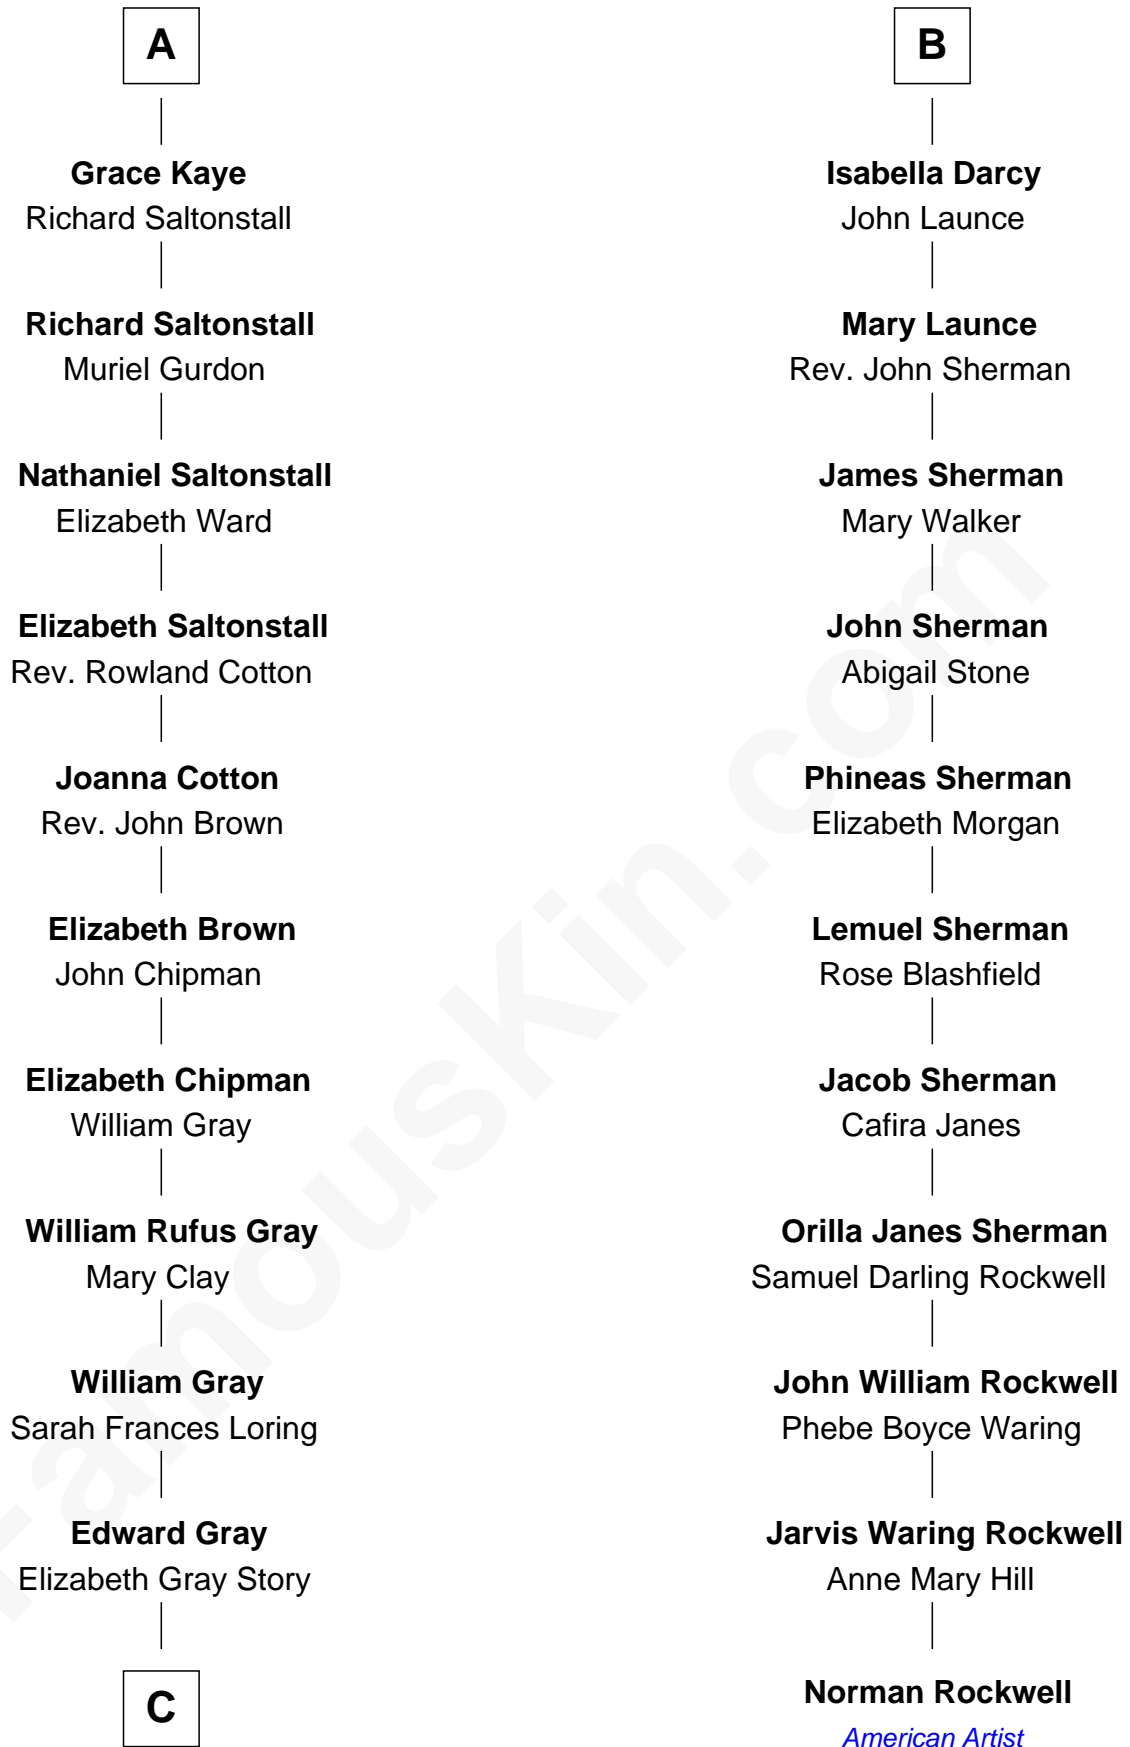

## Relationship Chart of

### Story Musgrave

NASA Astronaut

17th cousin 2 times removed of

**Norman Rockwell**  
American Artist

**C**

—  
**Marguerite Gray**  
John Butler Swann

—  
**Marguerite Swann**  
Percy Musgrave

—  
**Story Musgrave**  
*NASA Astronaut*