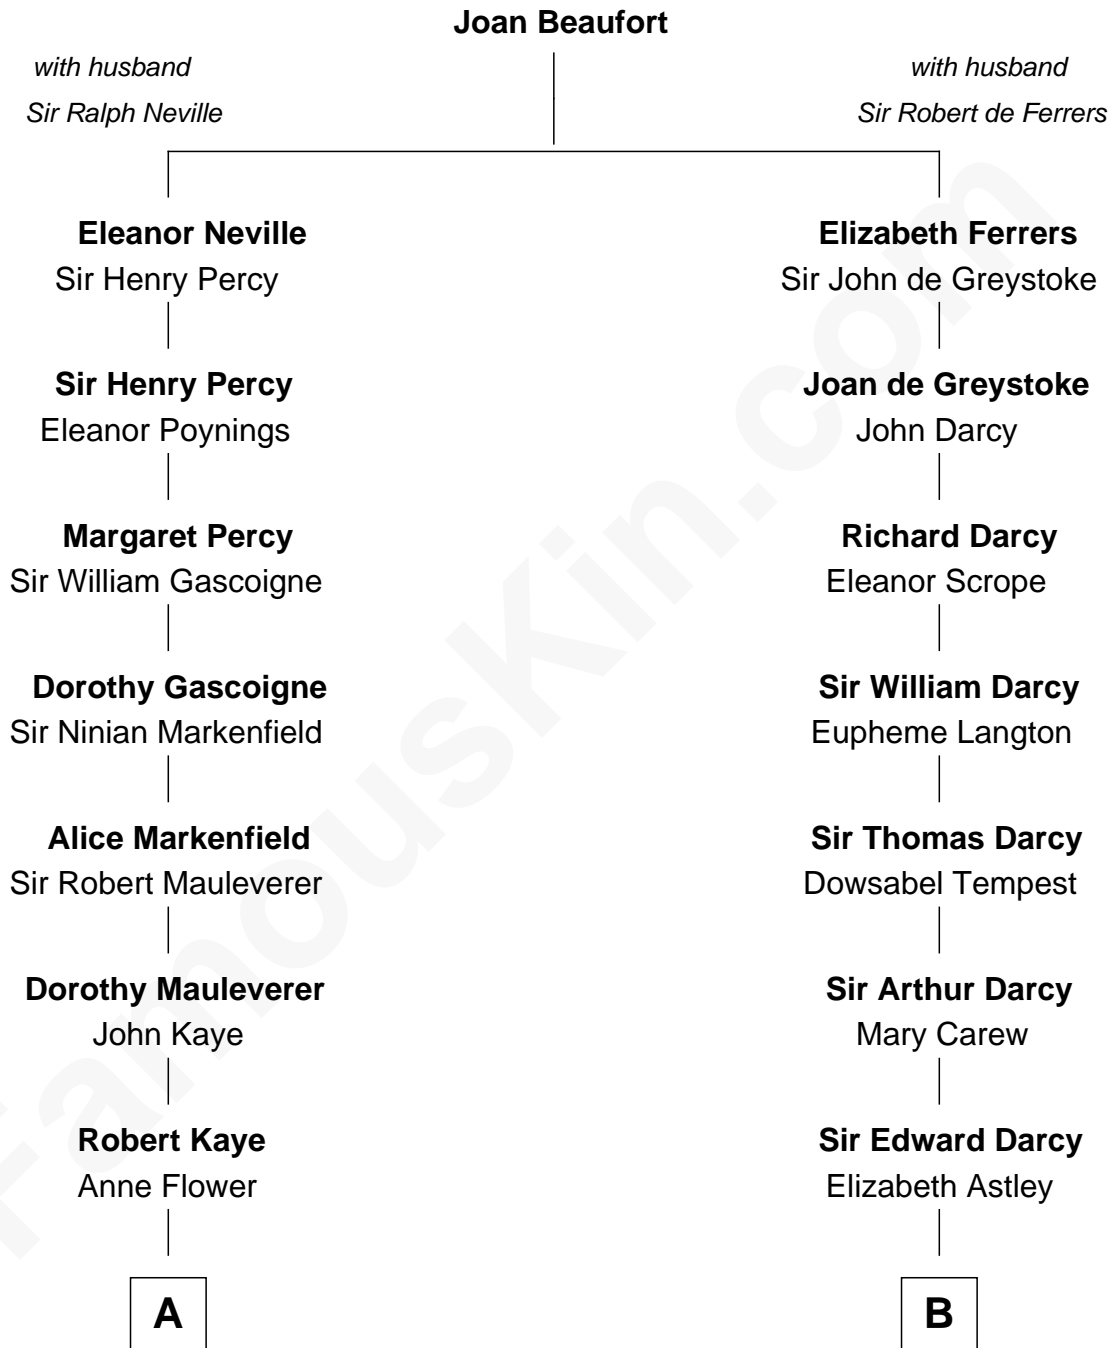

## Relationship Chart of

### Story Musgrave

NASA Astronaut

17th cousin 2 times removed of

**Norman Rockwell**  
American Artist

**C**

—  
**Marguerite Gray**  
John Butler Swann

—  
**Marguerite Swann**  
Percy Musgrave

—  
**Story Musgrave**  
*NASA Astronaut*