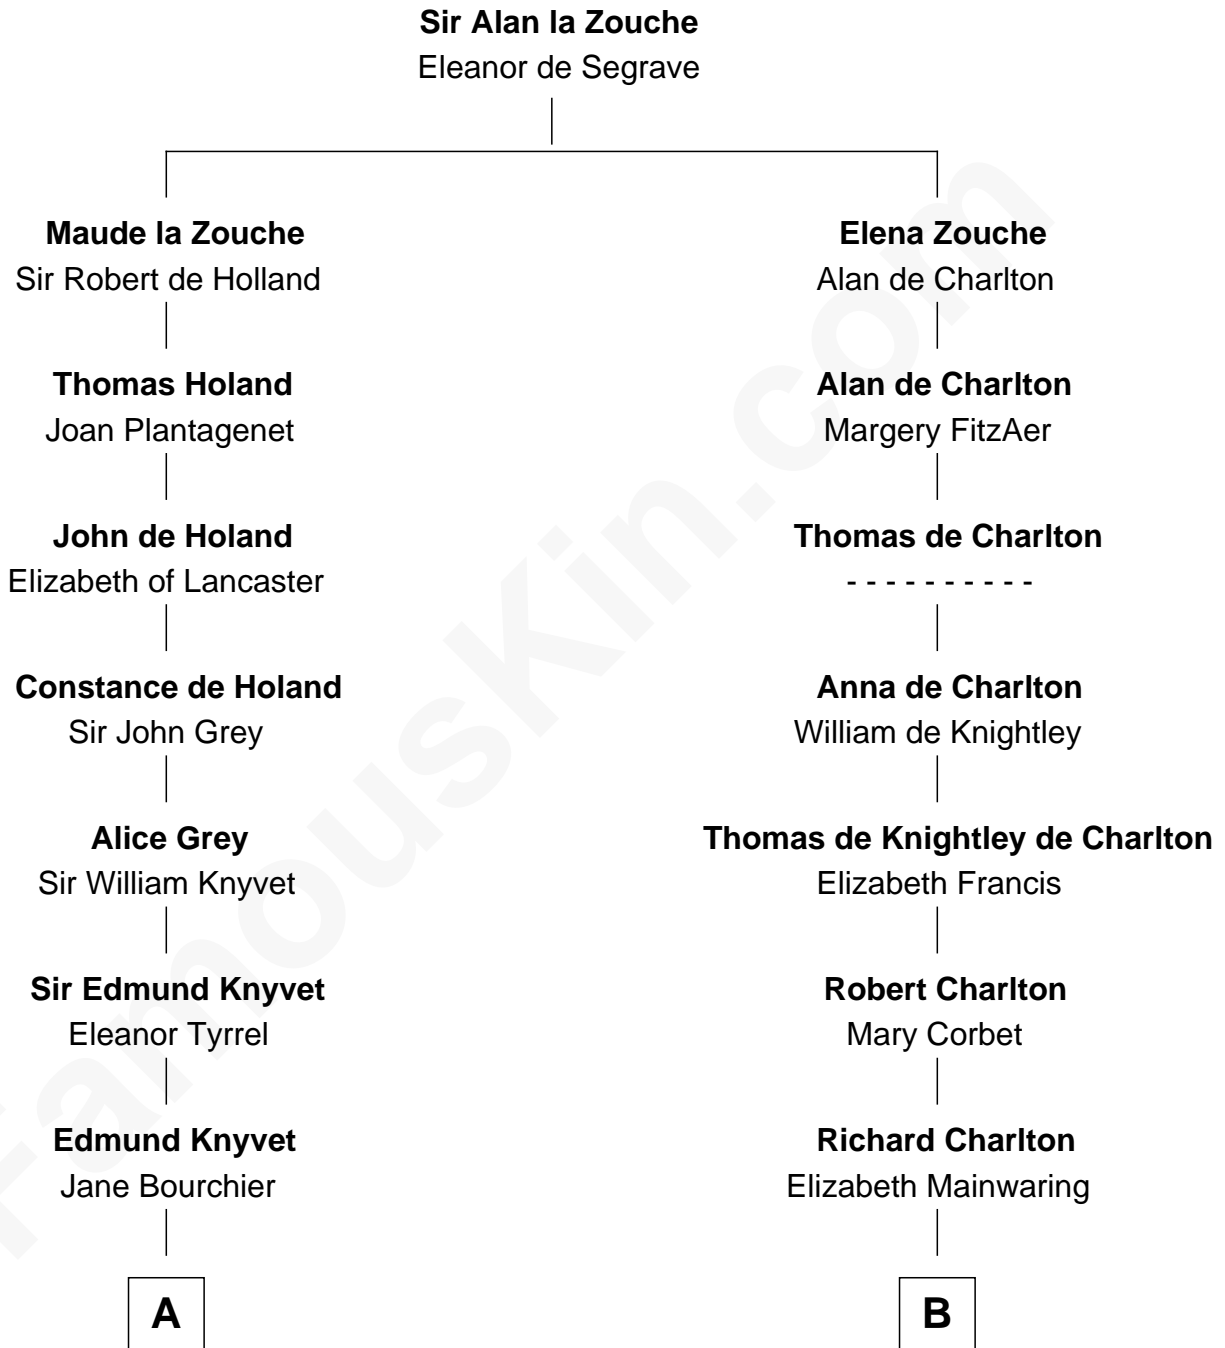

FamousKin.com
Relationship Chart of
Story Musgrave
NASA Astronaut

19th cousin 2 times removed of
Norman Rockwell
American Artist

C

William Gray
Sarah Frances Loring

Edward Gray
Elizabeth Gray Story

Marguerite Gray
John Butler Swann

Marguerite Swann
Percy Musgrave

Story Musgrave
NASA Astronaut

D

John William Rockwell
Phebe Boyce Waring

Jarvis Waring Rockwell
Anne Mary Hill

Norman Rockwell
American Artist

FamousKin.com