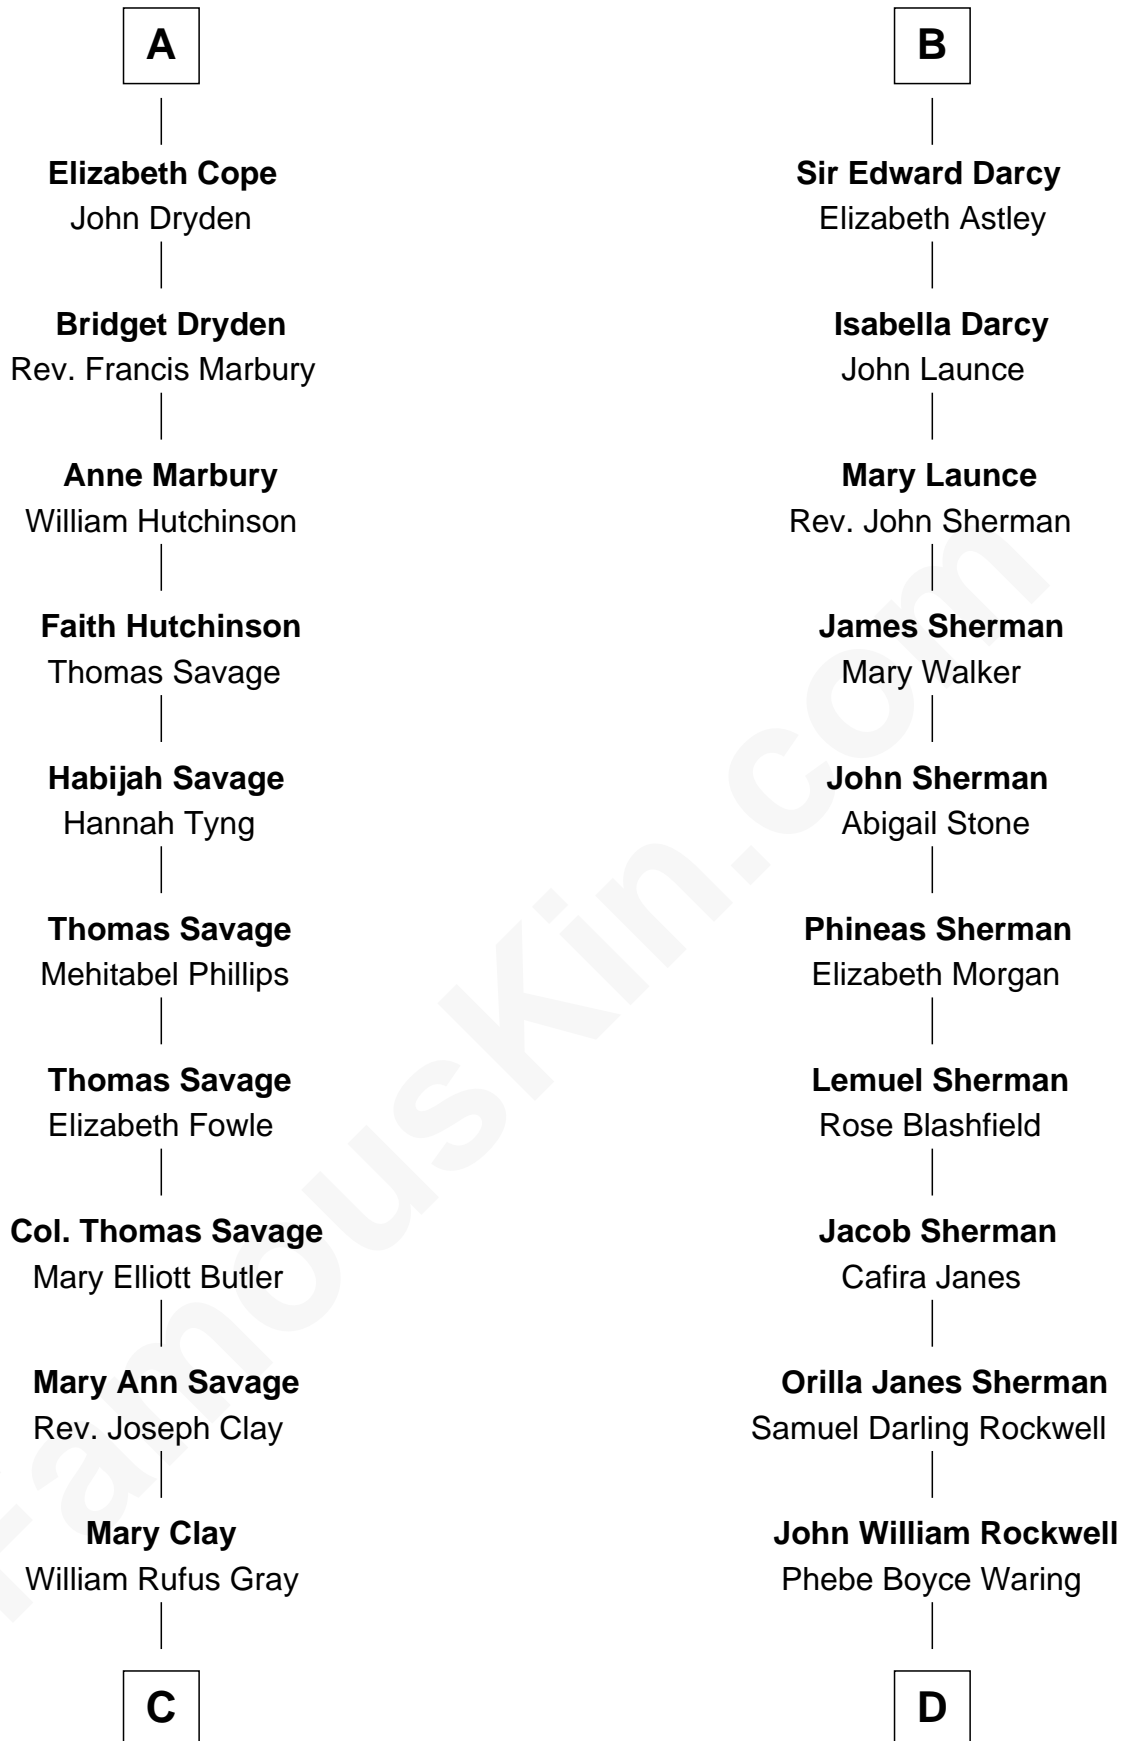

FamousKin.com
Relationship Chart of
Story Musgrave
NASA Astronaut

18th cousin 3 times removed of
Norman Rockwell
American Artist

Sir Gilbert Talbot
Pernel le Boteler

Sir Richard Talbot
Ankaret le Strange

Elizabeth Talbot
Sir Henry de Grey

Mary Talbot
Sir Thomas Greene

Margaret de Grey
Sir John Darcy

Sir Thomas Greene
Phillippa Ferrers

John Darcy
Joan de Greystoke

Elizabeth Greene
William Raleigh

Richard Darcy
Eleanor Scrope

Sir Edward Raleigh
Margaret Verney

Sir William Darcy
Eupheme Langton

Sir Edward Raleigh
Anne Chamberlayne

Sir Thomas Darcy
Dowsabel Tempest

Bridget Raleigh
Sir John Cope

Sir Arthur Darcy
Mary Carew

A

B

C

William Gray
Sarah Frances Loring

Edward Gray
Elizabeth Gray Story

Marguerite Gray
John Butler Swann

Marguerite Swann
Percy Musgrave

Story Musgrave
NASA Astronaut

D

Jarvis Waring Rockwell
Anne Mary Hill