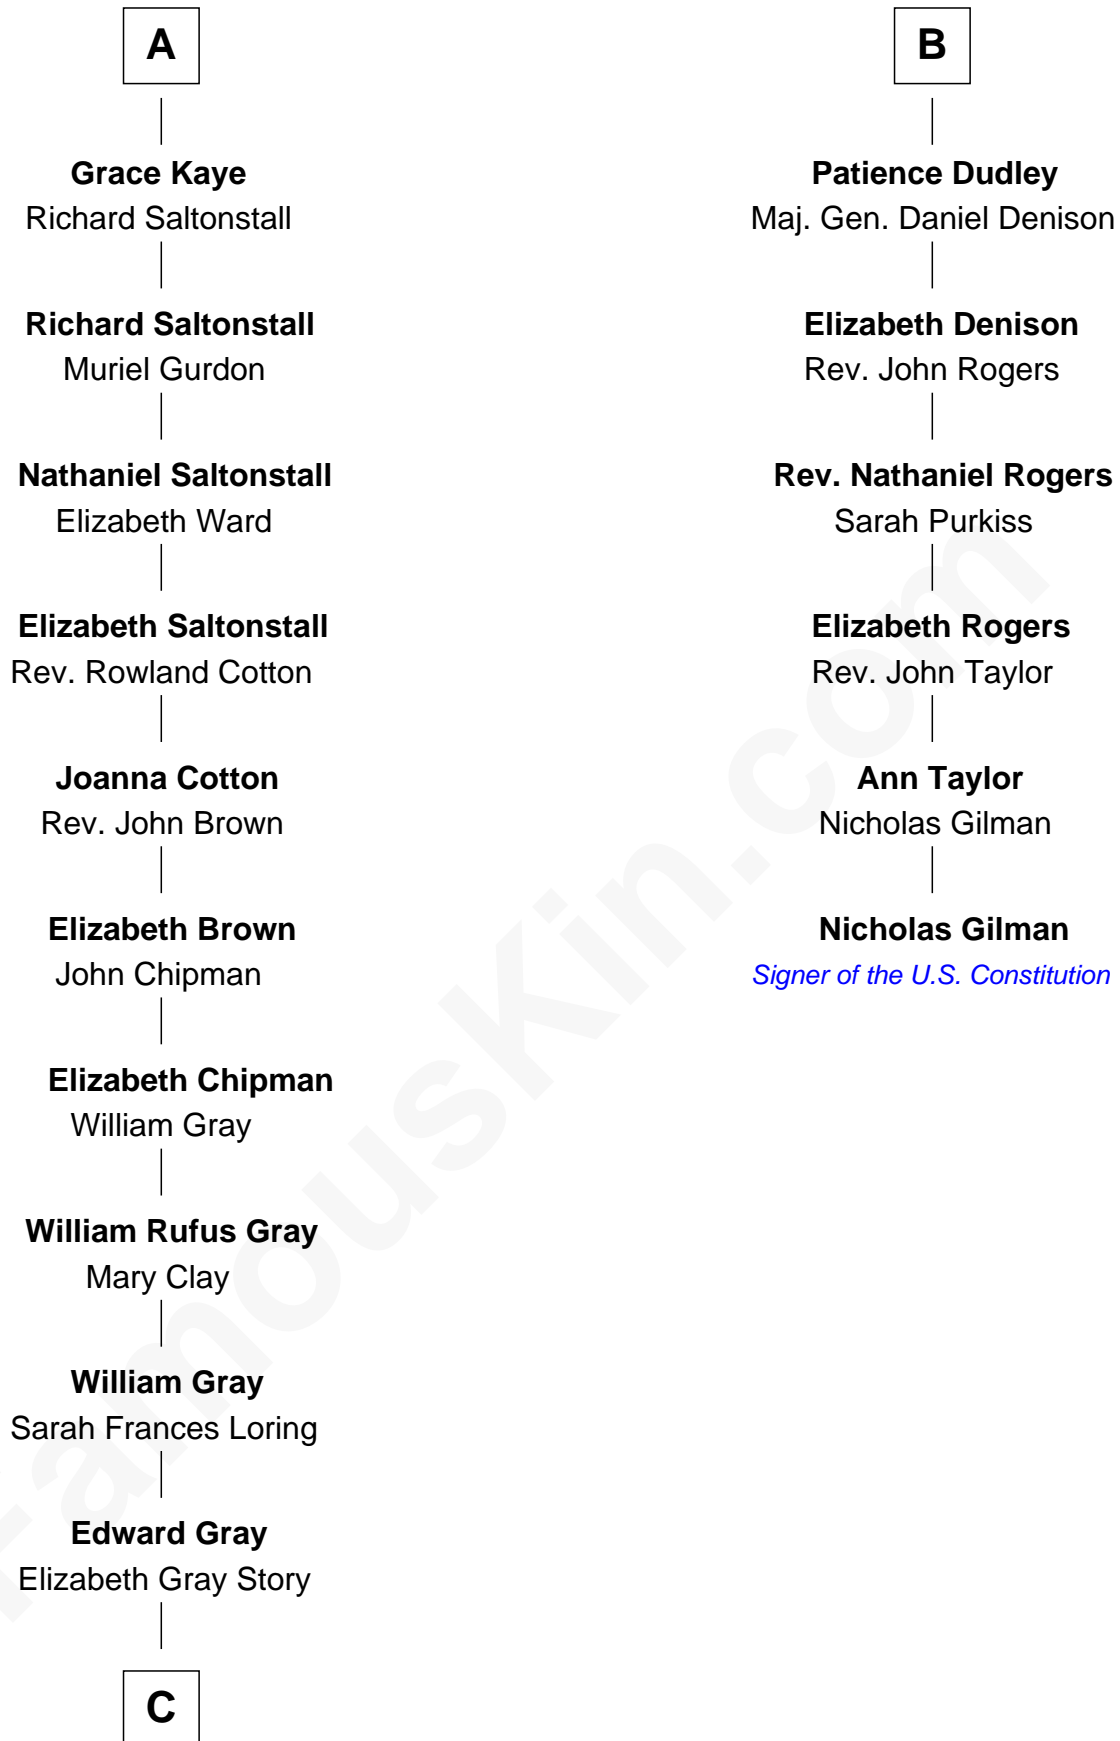

## Relationship Chart of

### Story Musgrave

NASA Astronaut

12th cousin 7 times removed of

**Nicholas Gilman**  
Signer of the U.S. Constitution

**C**

—  
**Marguerite Gray**  
John Butler Swann

—  
**Marguerite Swann**  
Percy Musgrave

—  
**Story Musgrave**  
*NASA Astronaut*

FamousKin.com