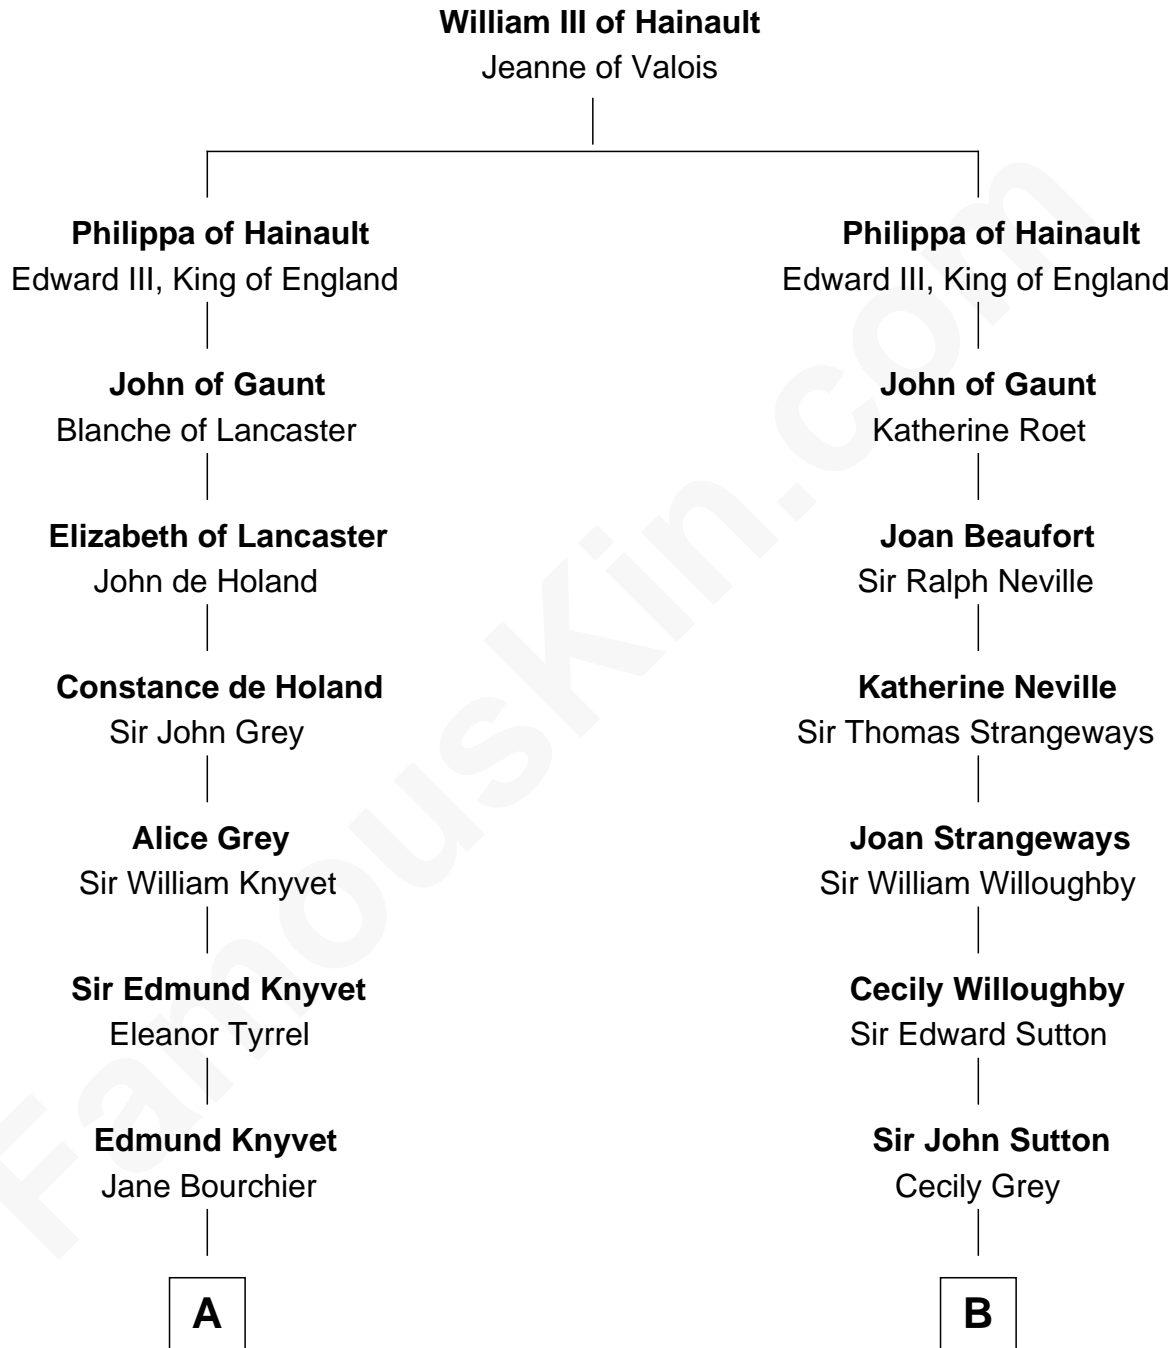

## Relationship Chart of

### Story Musgrave

NASA Astronaut

15th cousin 6 times removed of

**Nicholas Gilman**  
Signer of the U.S. Constitution

**C**

—  
**William Gray**  
Sarah Frances Loring

—  
**Edward Gray**  
Elizabeth Gray Story

—  
**Marguerite Gray**  
John Butler Swann

—  
**Marguerite Swann**  
Percy Musgrave

—  
**Story Musgrave**  
*NASA Astronaut*

FamousKin.com