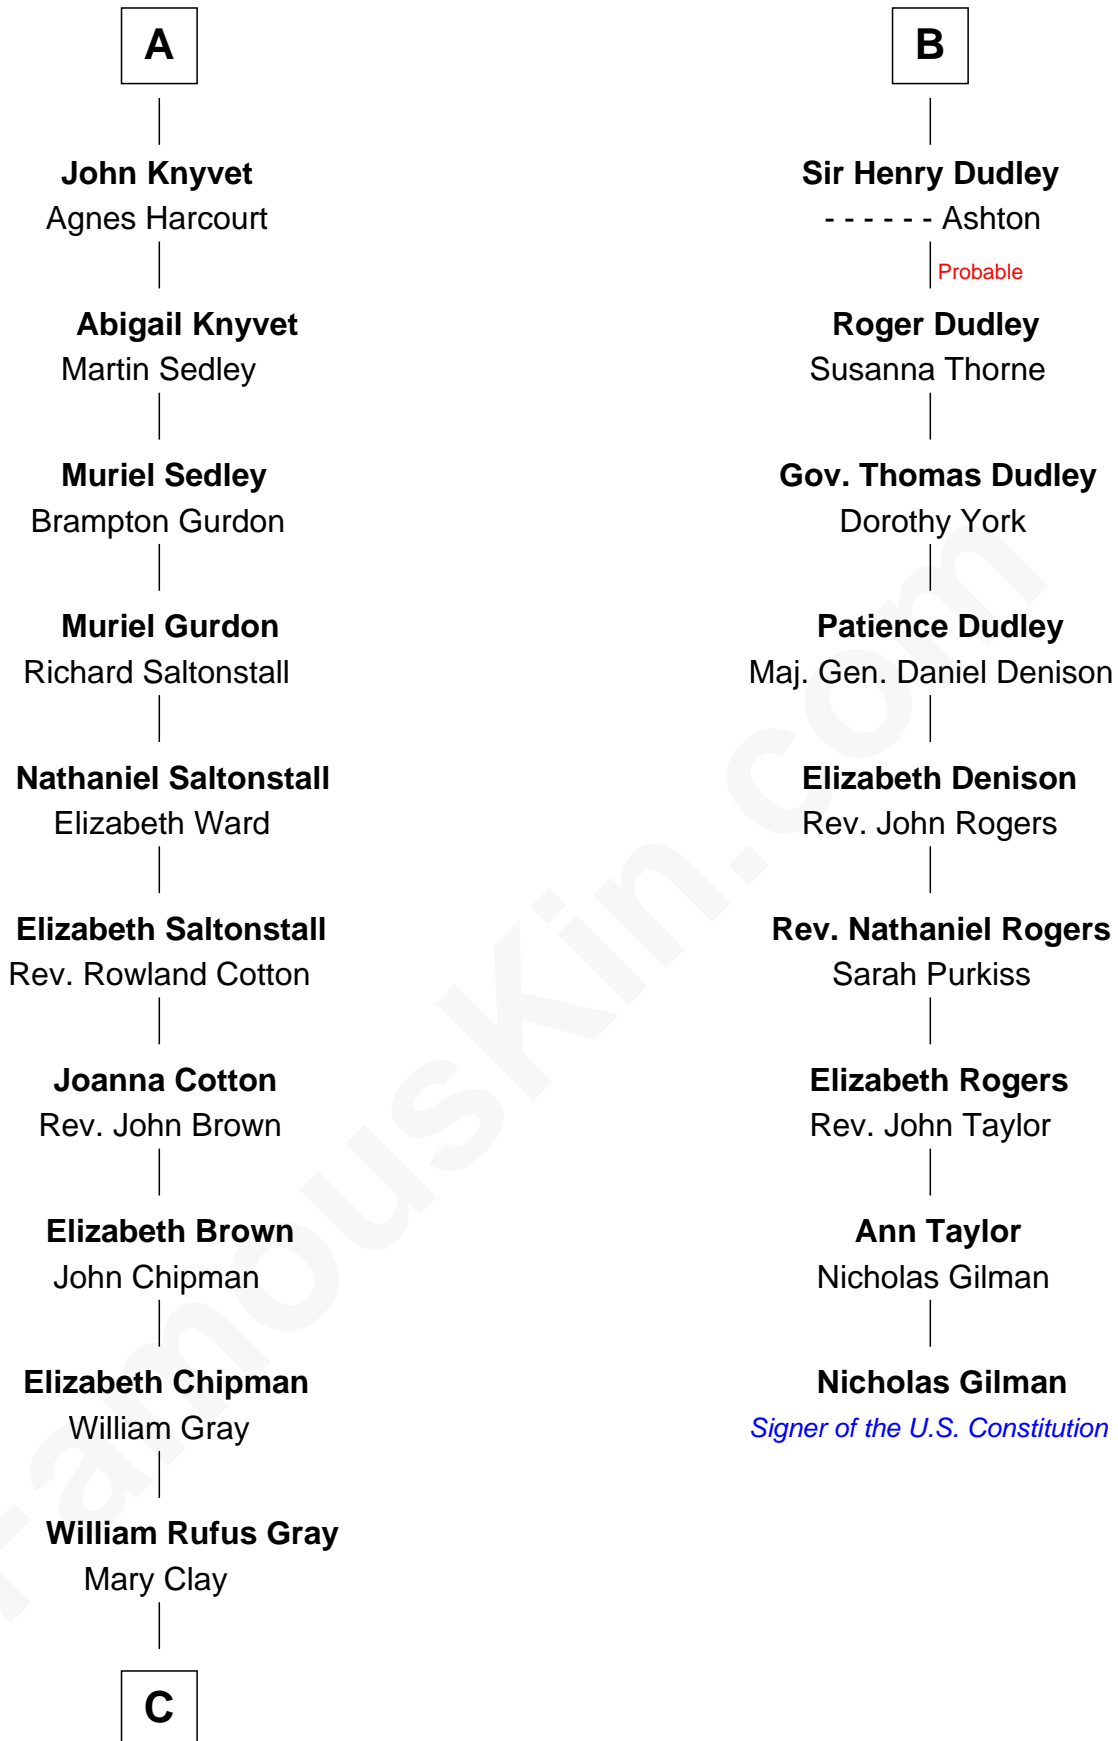

## Relationship Chart of

### Story Musgrave

NASA Astronaut

15th cousin 6 times removed of

**Nicholas Gilman**  
Signer of the U.S. Constitution

**C**

—  
**William Gray**  
Sarah Frances Loring

—  
**Edward Gray**  
Elizabeth Gray Story

—  
**Marguerite Gray**  
John Butler Swann

—  
**Marguerite Swann**  
Percy Musgrave

—  
**Story Musgrave**  
*NASA Astronaut*

FamousKin.com