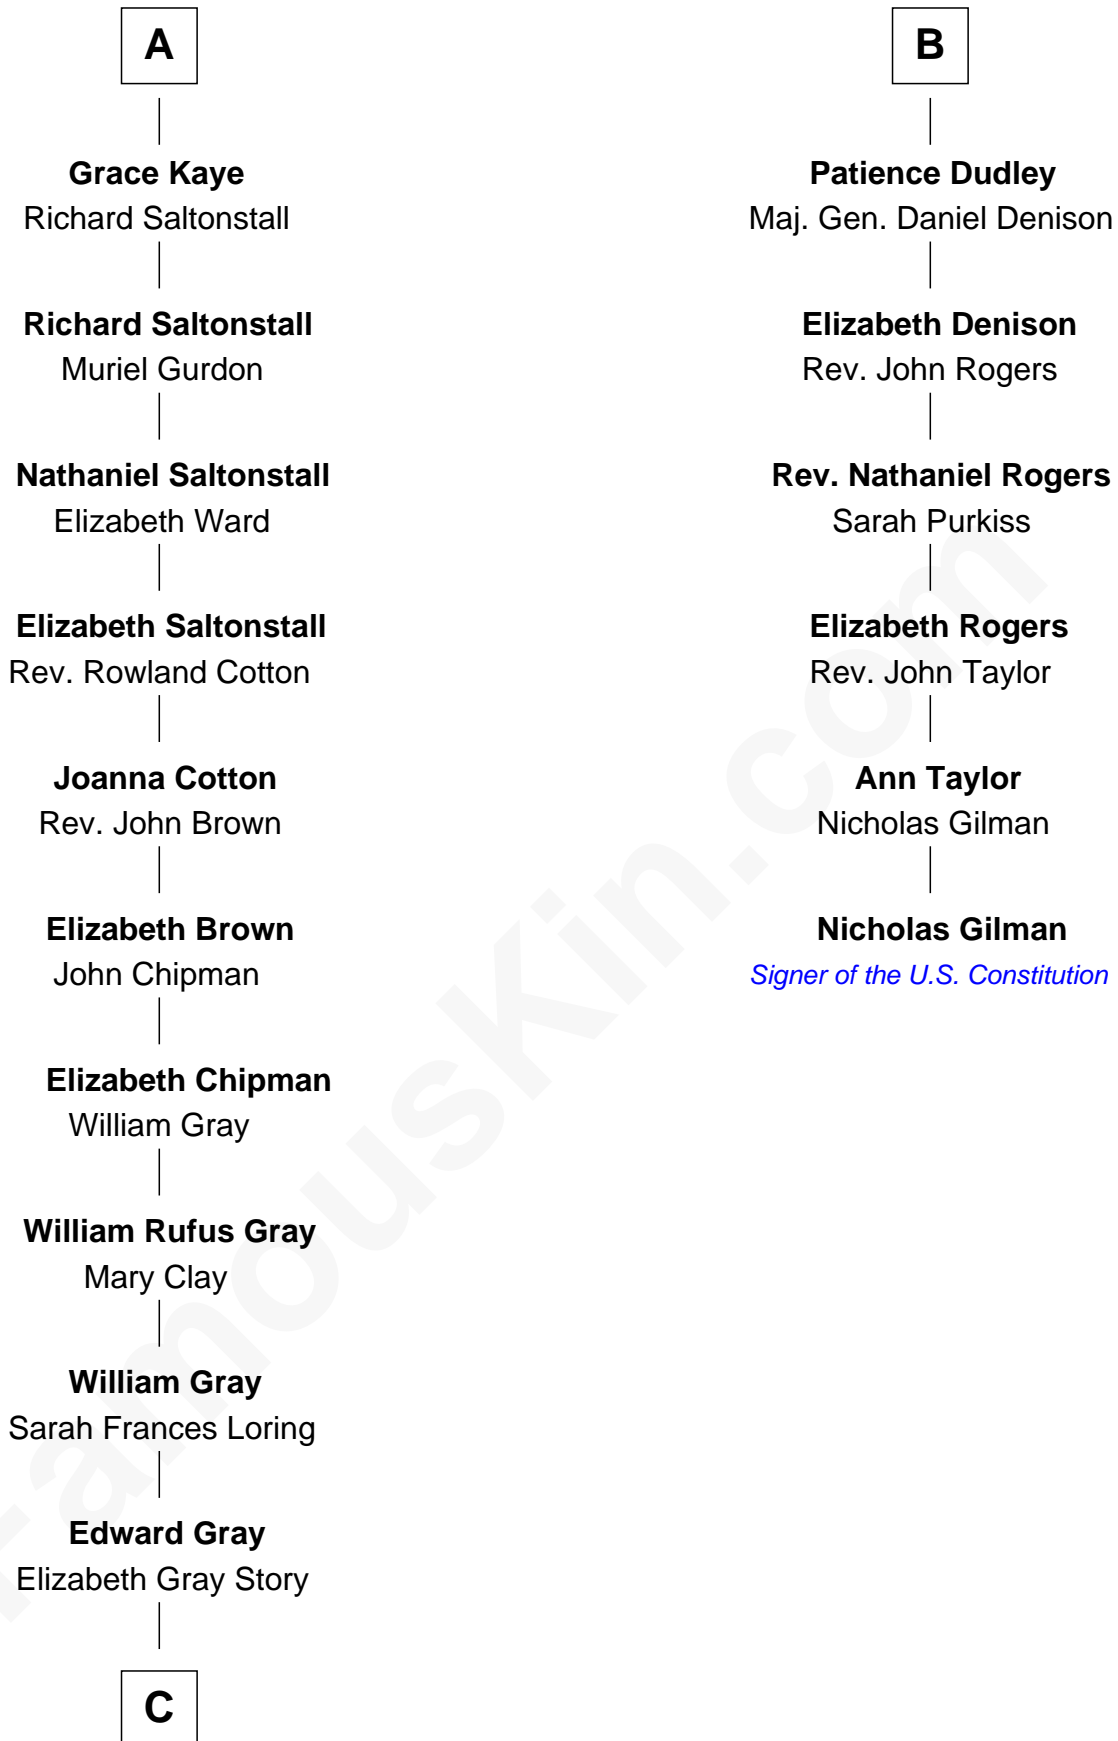

# FamousKin.com Relationship Chart of

**Story Musgrave**

*NASA Astronaut*

12th cousin 7 times removed of

**Nicholas Gilman**

*Signer of the U.S. Constitution*

**Sir Ralph Neville**

Joan Beaufort

**C**

—  
**Marguerite Gray**  
John Butler Swann

—  
**Marguerite Swann**  
Percy Musgrave

—  
**Story Musgrave**  
*NASA Astronaut*

FamousKin.com