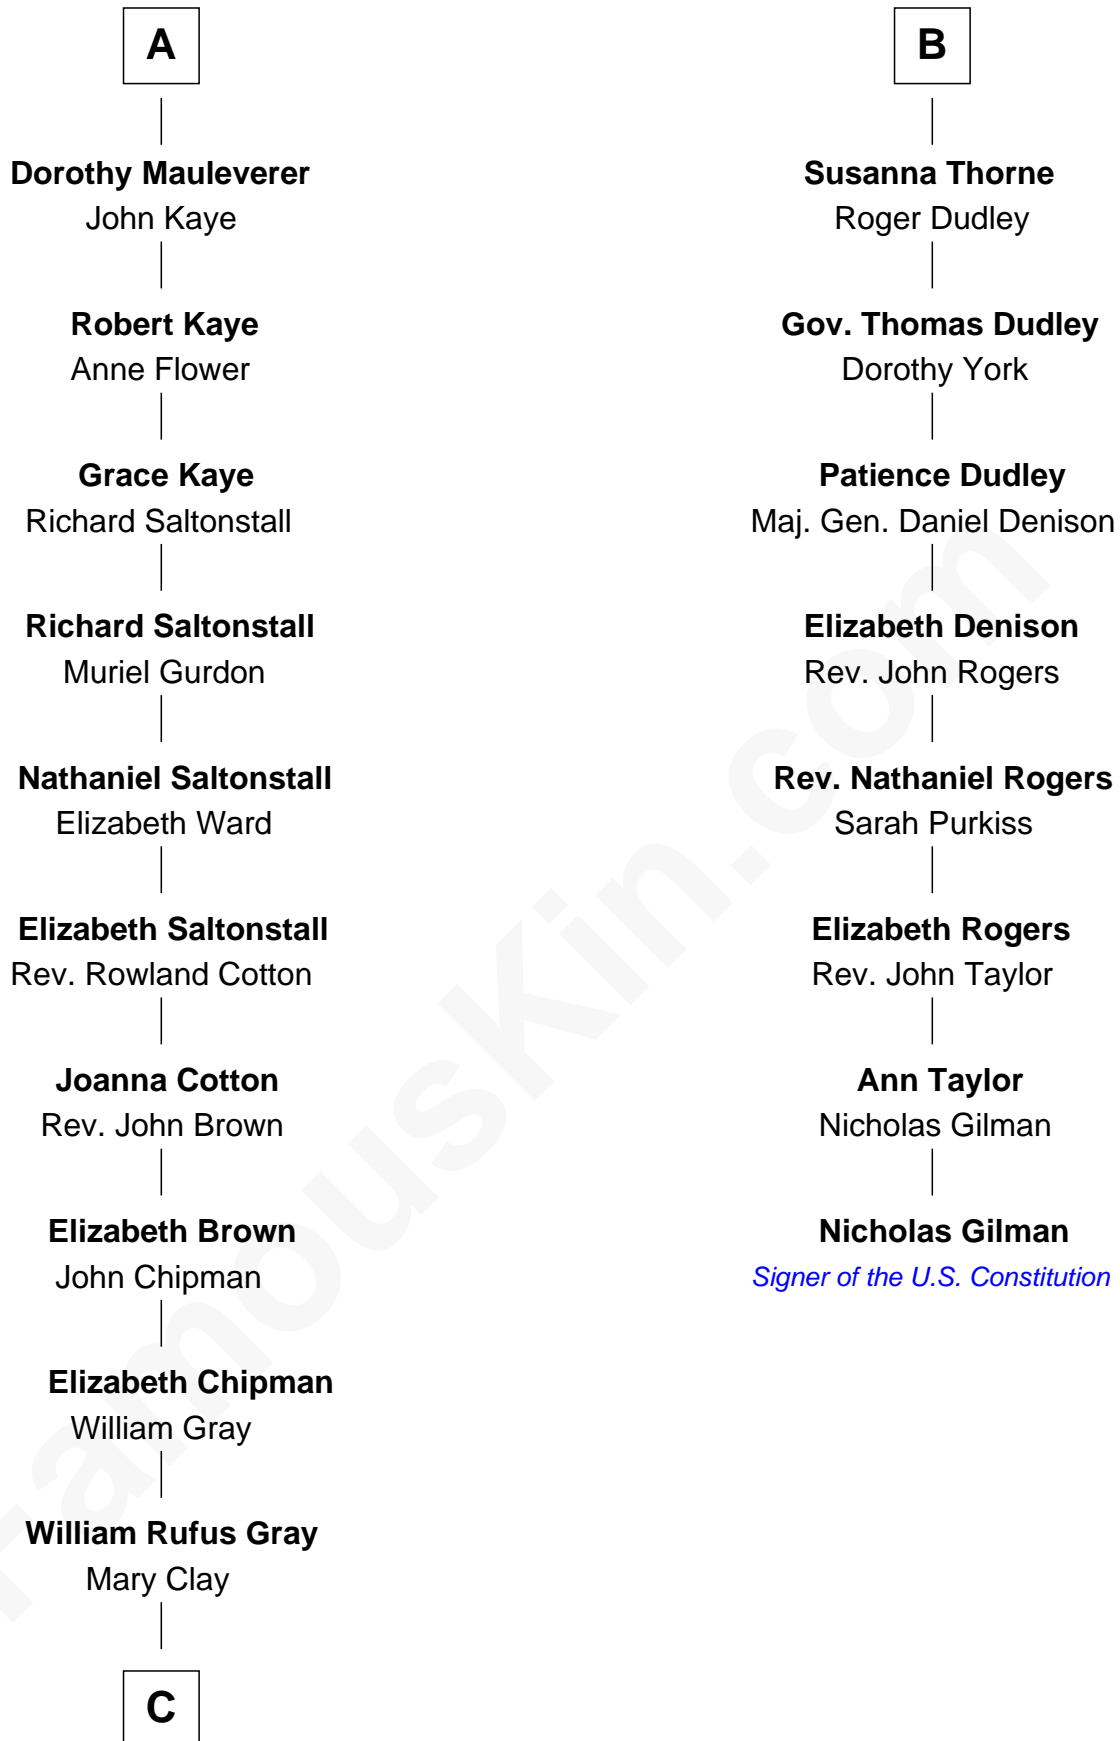

## Relationship Chart of

### Story Musgrave

NASA Astronaut

14th cousin 7 times removed of

**Nicholas Gilman**  
Signer of the U.S. Constitution

**C**

—  
**William Gray**  
Sarah Frances Loring

—  
**Edward Gray**  
Elizabeth Gray Story

—  
**Marguerite Gray**  
John Butler Swann

—  
**Marguerite Swann**  
Percy Musgrave

—  
**Story Musgrave**  
*NASA Astronaut*