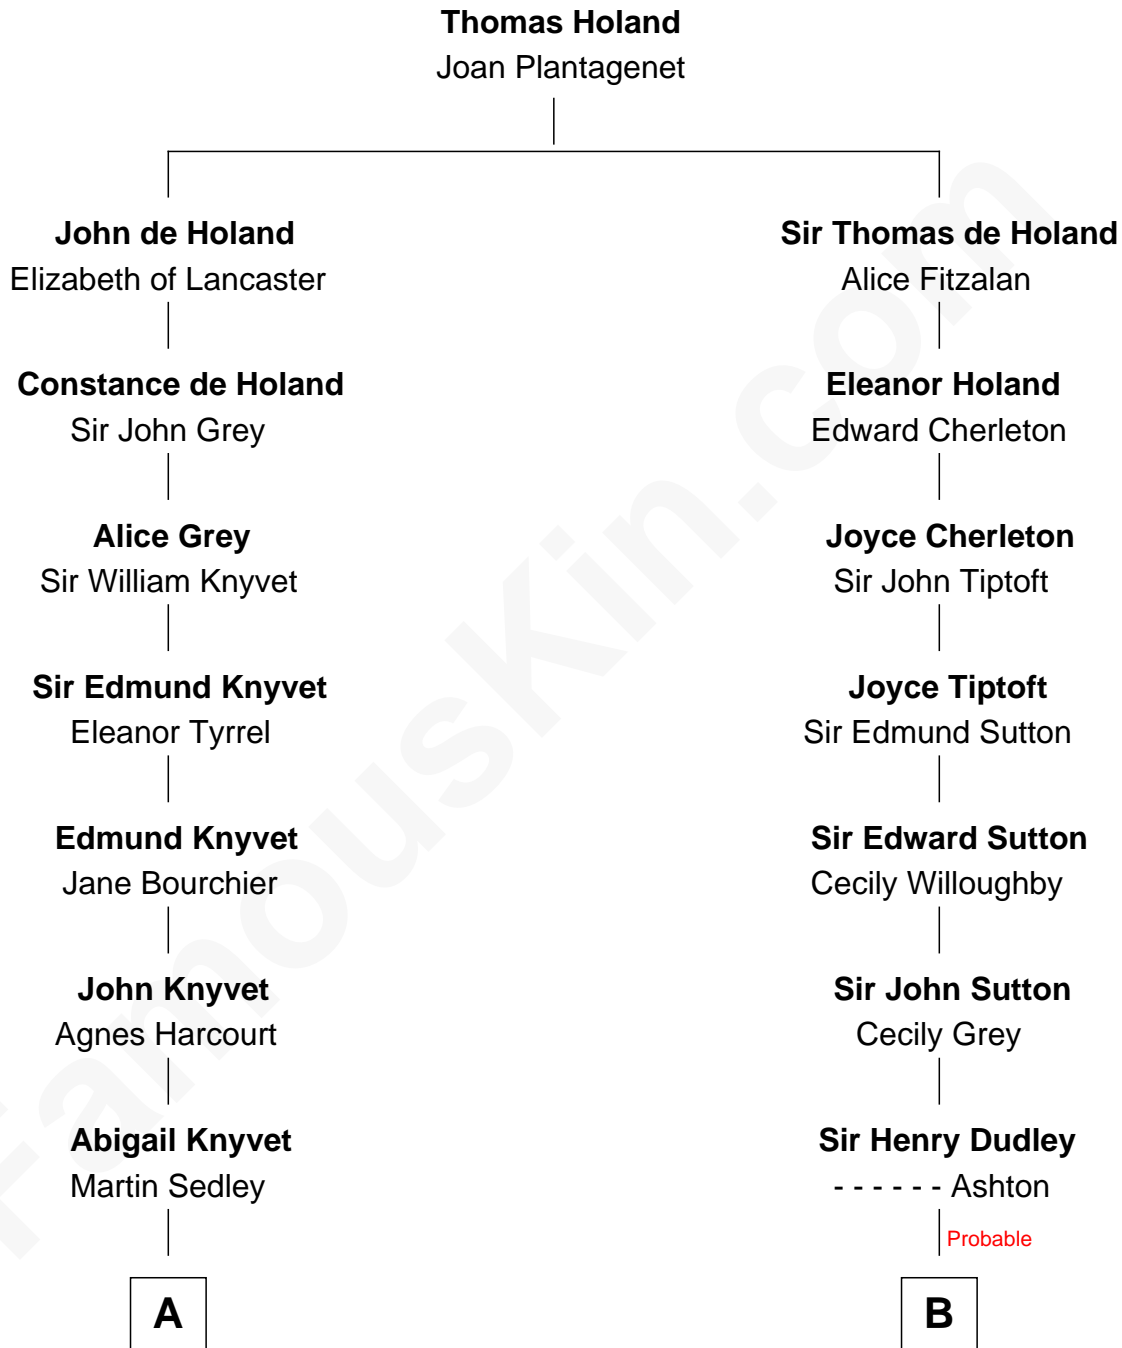

FamousKin.com Relationship Chart of

Story Musgrave

NASA Astronaut

14th cousin 5 times removed of

Nicholas Gilman

Signer of the U.S. Constitution

A

Muriel Sedley
Brampton Gurdon

William Gray
Sarah Frances Loring

Edward Gray
Elizabeth Gray Story

C

B

Roger Dudley
Susanna Thorne

Gov. Thomas Dudley
Dorothy York

Patience Dudley
Maj. Gen. Daniel Denison

Elizabeth Denison
Rev. John Rogers