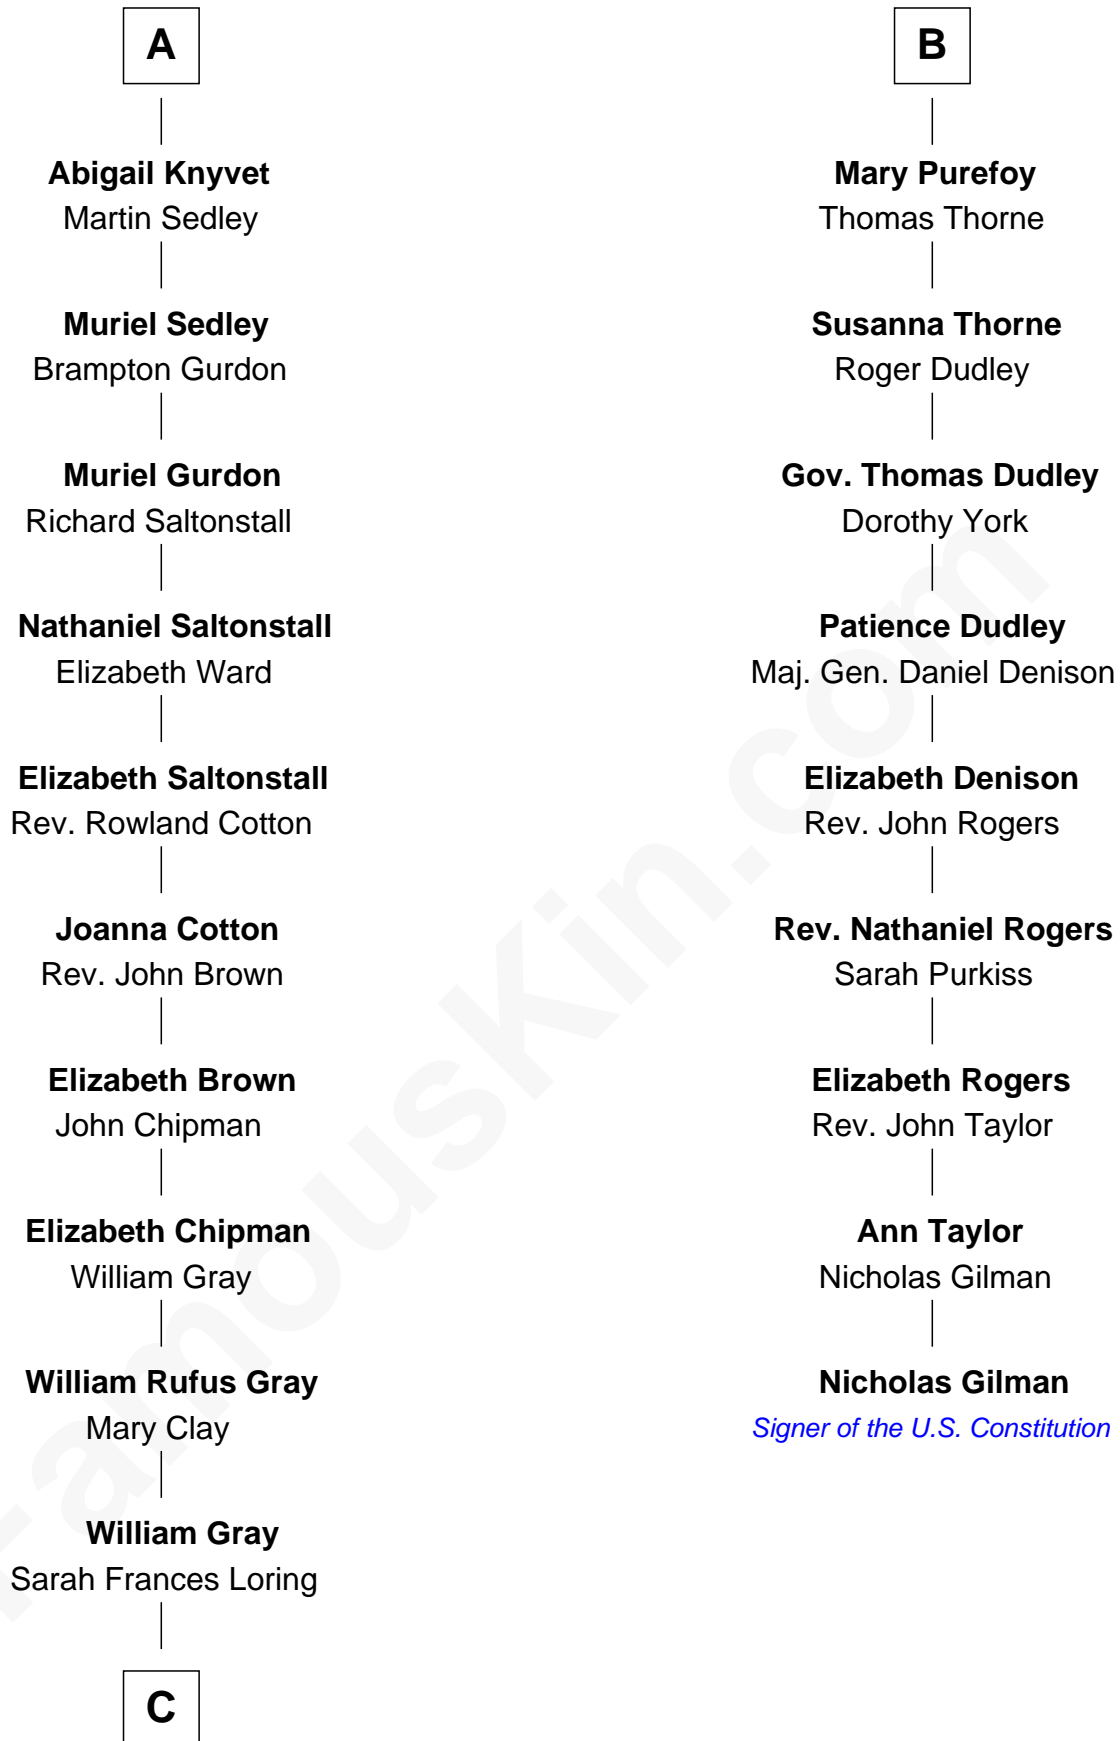

FamousKin.com Relationship Chart of

Story Musgrave

NASA Astronaut

15th cousin 5 times removed of

Nicholas Gilman

Signer of the U.S. Constitution

Sir John Howard

Alice de Bois

Sir Robert Howard

Margaret de Scales

Sir John Howard

Alice Tendring

Sir Robert Howard

Margaret Mowbray

Sir John Howard

Margaret Chedworth

John Denton

Alice Denton

Nicholas Purefoy

Edward Purefoy

Anne Fettiplace

B

C

—
Edward Gray
Elizabeth Gray Story

—
Marguerite Gray
John Butler Swann

—
Marguerite Swann
Percy Musgrave

—
Story Musgrave
NASA Astronaut

FamousKin.com