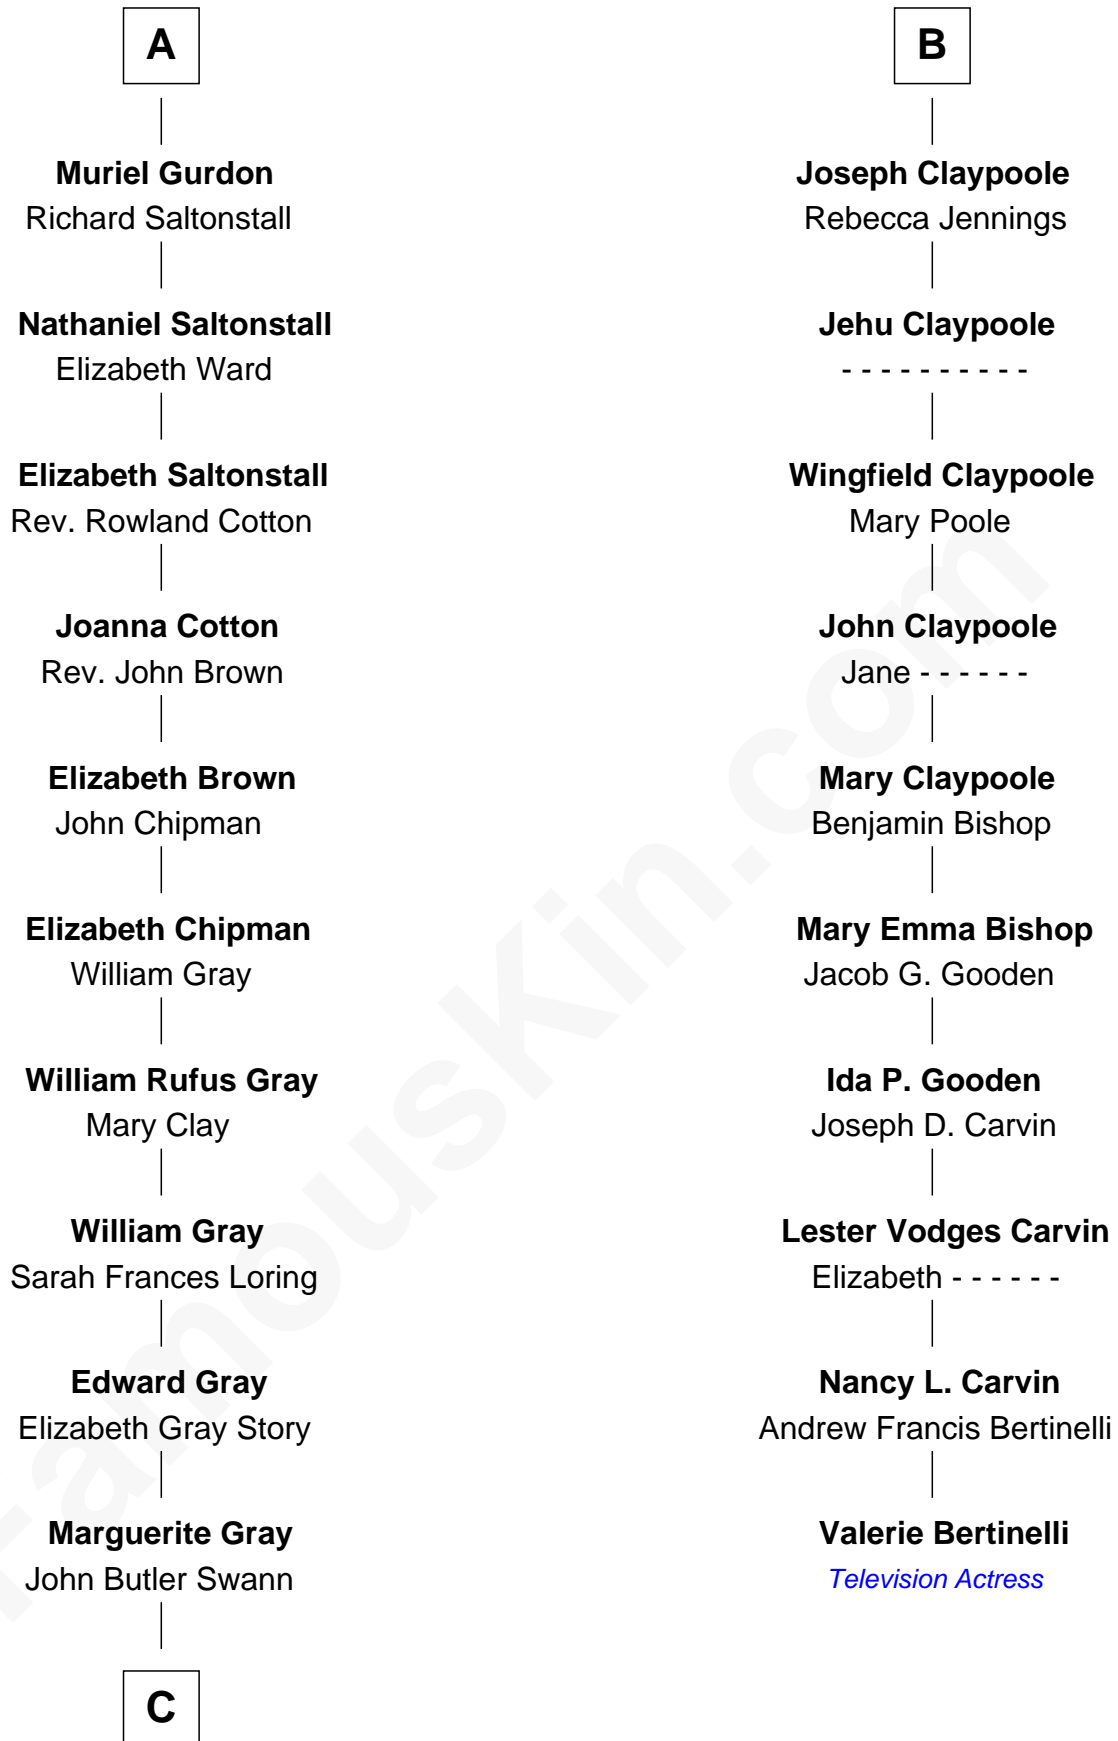

## Relationship Chart of

### Story Musgrave

NASA Astronaut

16th cousin 2 times removed of

**Valerie Bertinelli**  
Television Actress

**C**

—  
**Marguerite Swann**

Percy Musgrave

—  
**Story Musgrave**

*NASA Astronaut*

FamousKin.com