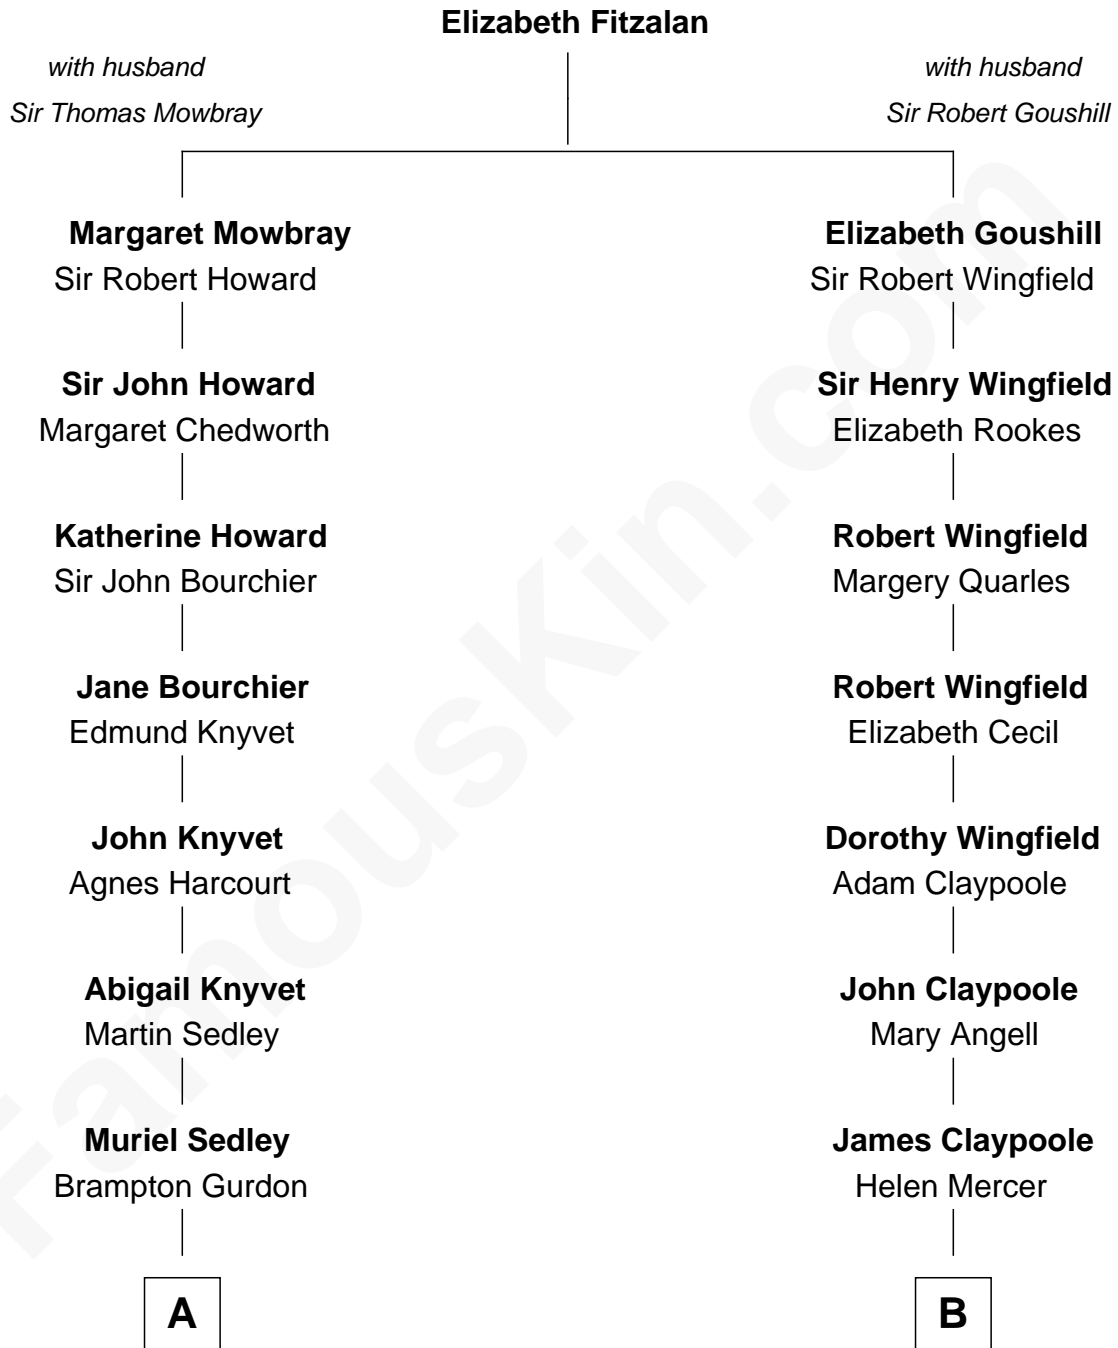

## Relationship Chart of

### Story Musgrave

NASA Astronaut

16th cousin 2 times removed of

**Valerie Bertinelli**  
Television Actress

**C**

—  
**Marguerite Swann**

Percy Musgrave

—  
**Story Musgrave**

*NASA Astronaut*

FamousKin.com