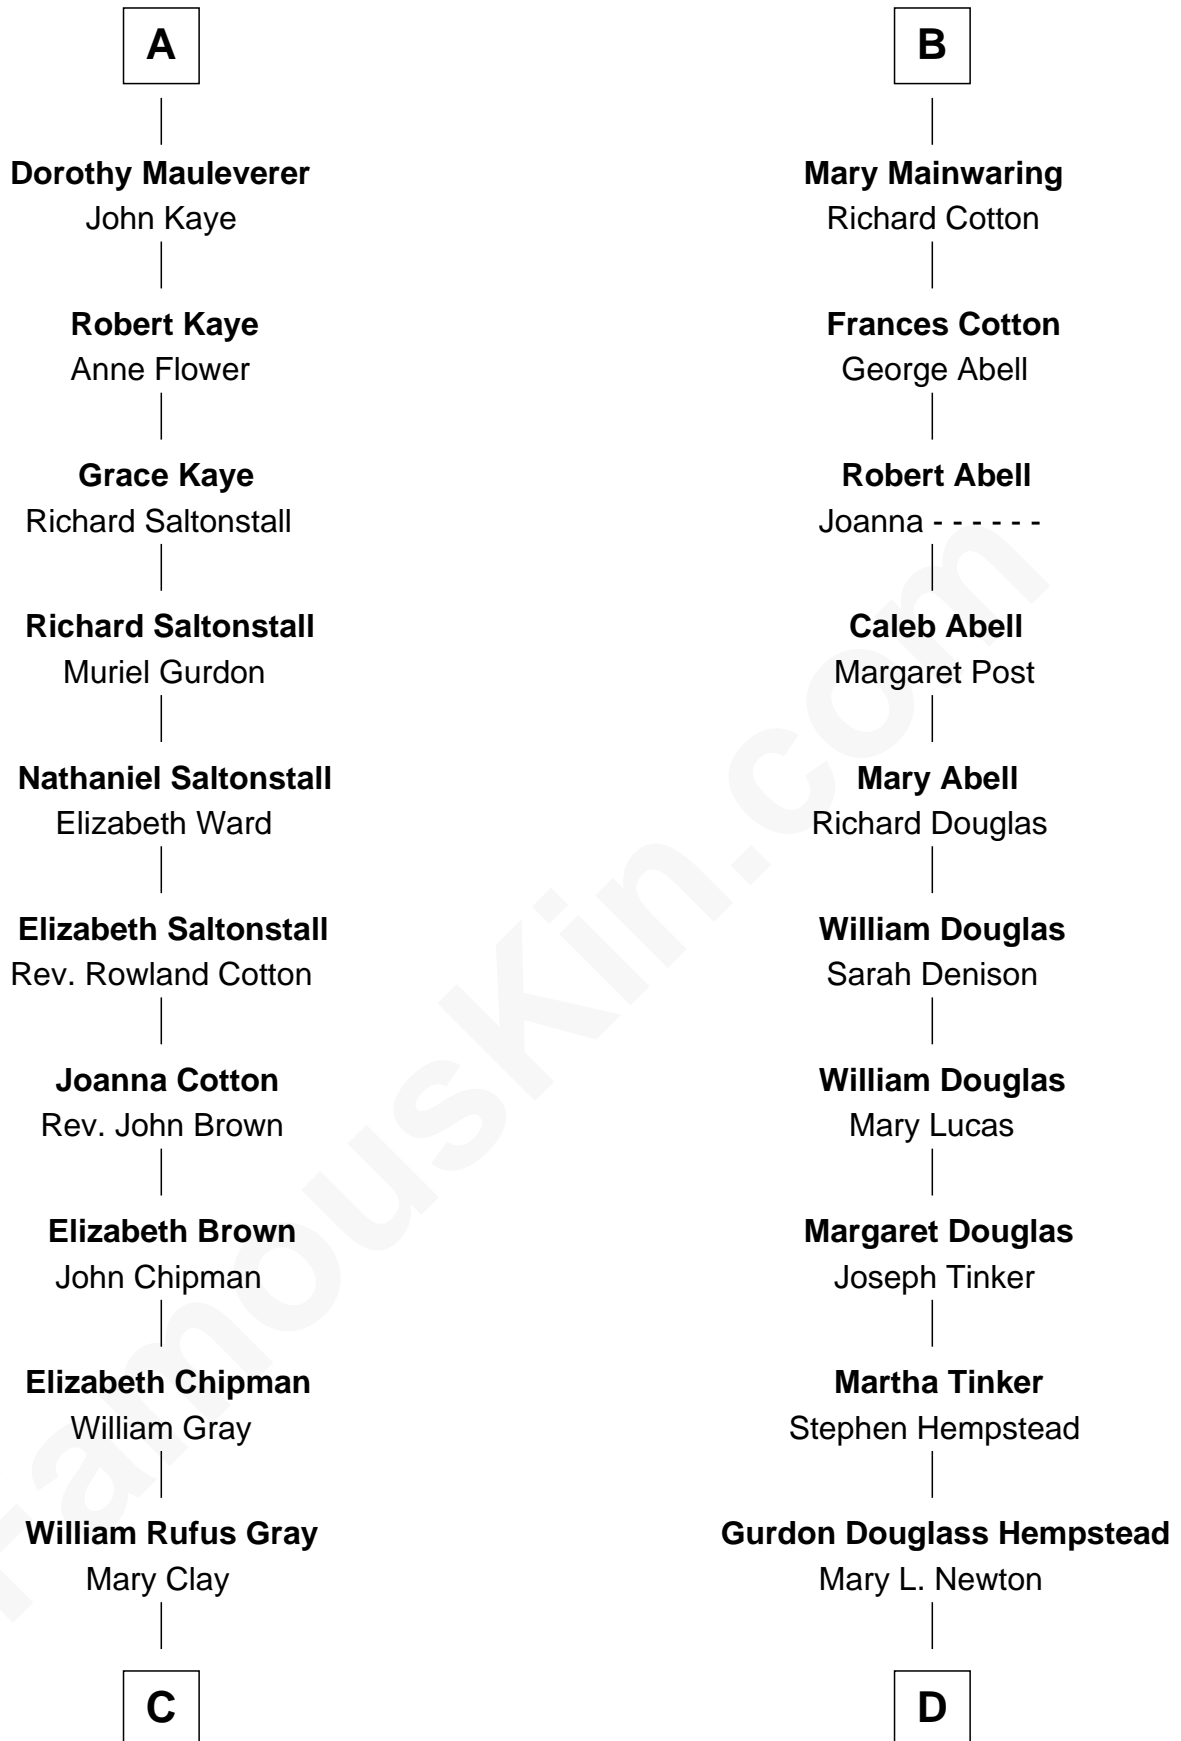

# FamousKin.com Relationship Chart of

**Story Musgrave**

*NASA Astronaut*

21st cousin of

**Richard Gere**

*Movie Actor*

**Sir Thomas de Beauchamp**

Katherine de Mortimer

**C**

**William Gray**  
Sarah Frances Loring

**Edward Gray**  
Elizabeth Gray Story

**Marguerite Gray**  
John Butler Swann

**Marguerite Swann**  
Percy Musgrave

**Story Musgrave**  
*NASA Astronaut*

**D**