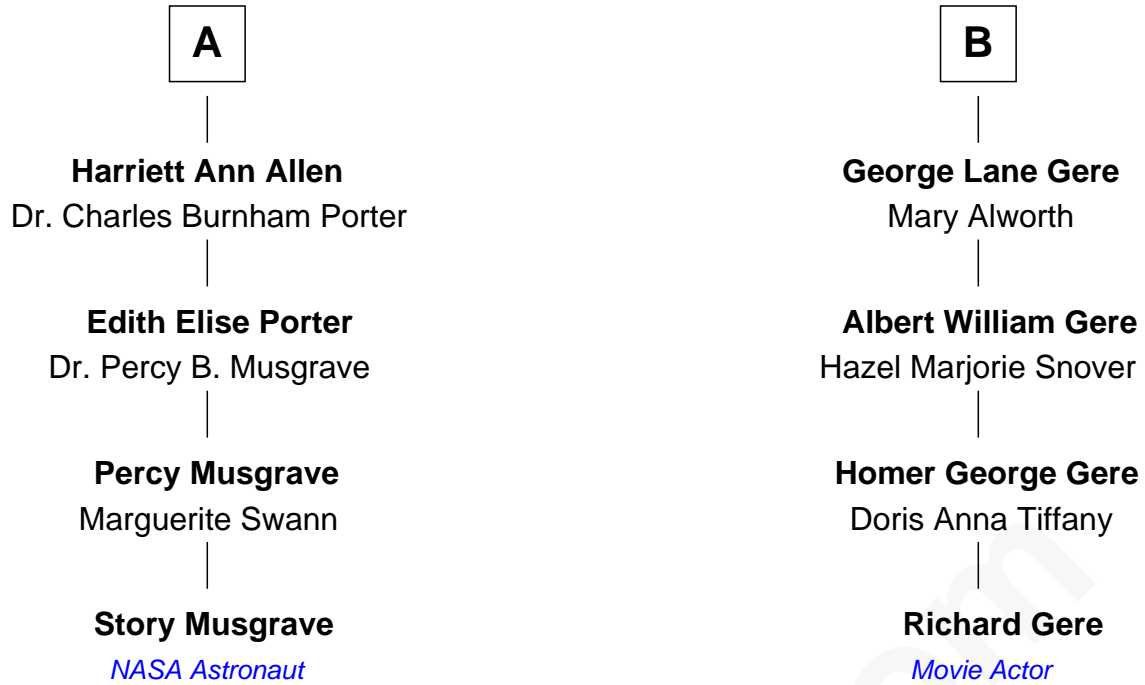

# FamousKin.com Relationship Chart of

**Story Musgrave**

*NASA Astronaut*

10th cousin of

**Richard Gere**

*Movie Actor*

**Francis Cooke**  
Hester le Mahieu

Richard Gere photo by [Francesco \(spaceodyssey\)](#) [\(CC BY 2.0\)](#)