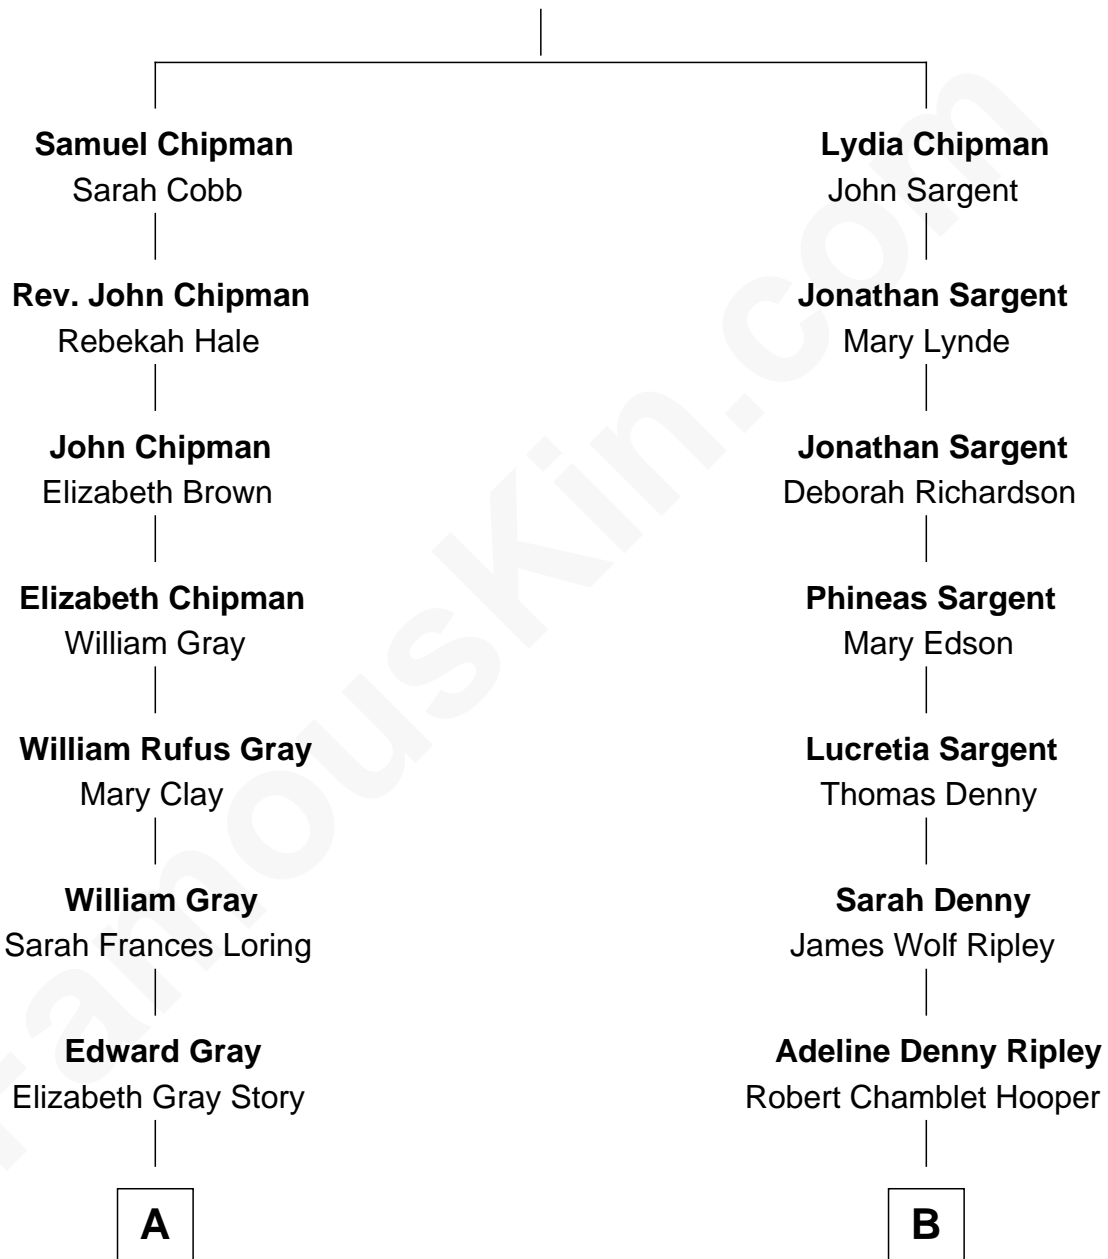

# FamousKin.com Relationship Chart of

**Story Musgrave**

*NASA Astronaut*

9th cousin of

**Dr. Benjamin Spock**

*American Pediatrician and Author on Child Care*

**John Chipman**

Hope Howland

**A**

**Marguerite Gray**  
John Butler Swann

**Marguerite Swann**  
Percy Musgrave

**Story Musgrave**  
*NASA Astronaut*

**B**

**Ada Ripley Hooper**  
Charles Bradley Stoughton

**Mildred Louise Stoughton**  
Benjamin Ives Spock