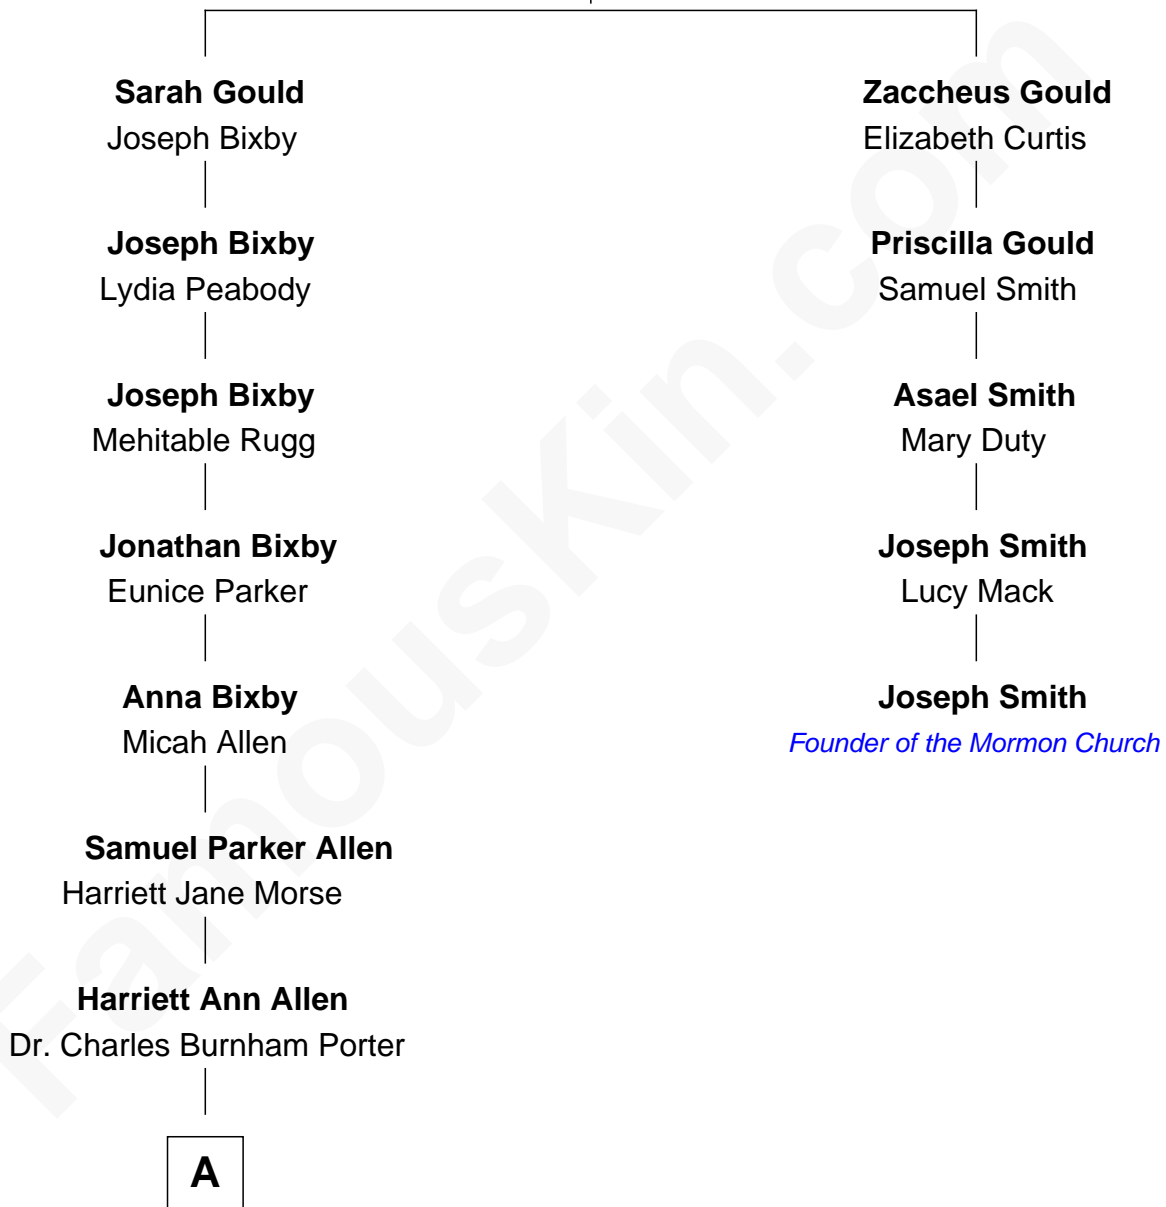

# FamousKin.com Relationship Chart of

**Story Musgrave**

*NASA Astronaut*

4th cousin 5 times removed of

**Joseph Smith**

*Founder of the Mormon Church*

**John Gould**

Sarah Baker

**A**

—  
**Edith Elise Porter**  
Dr. Percy B. Musgrave

—  
**Percy Musgrave**  
Marguerite Swann

—  
**Story Musgrave**  
*NASA Astronaut*

FamousKin.com