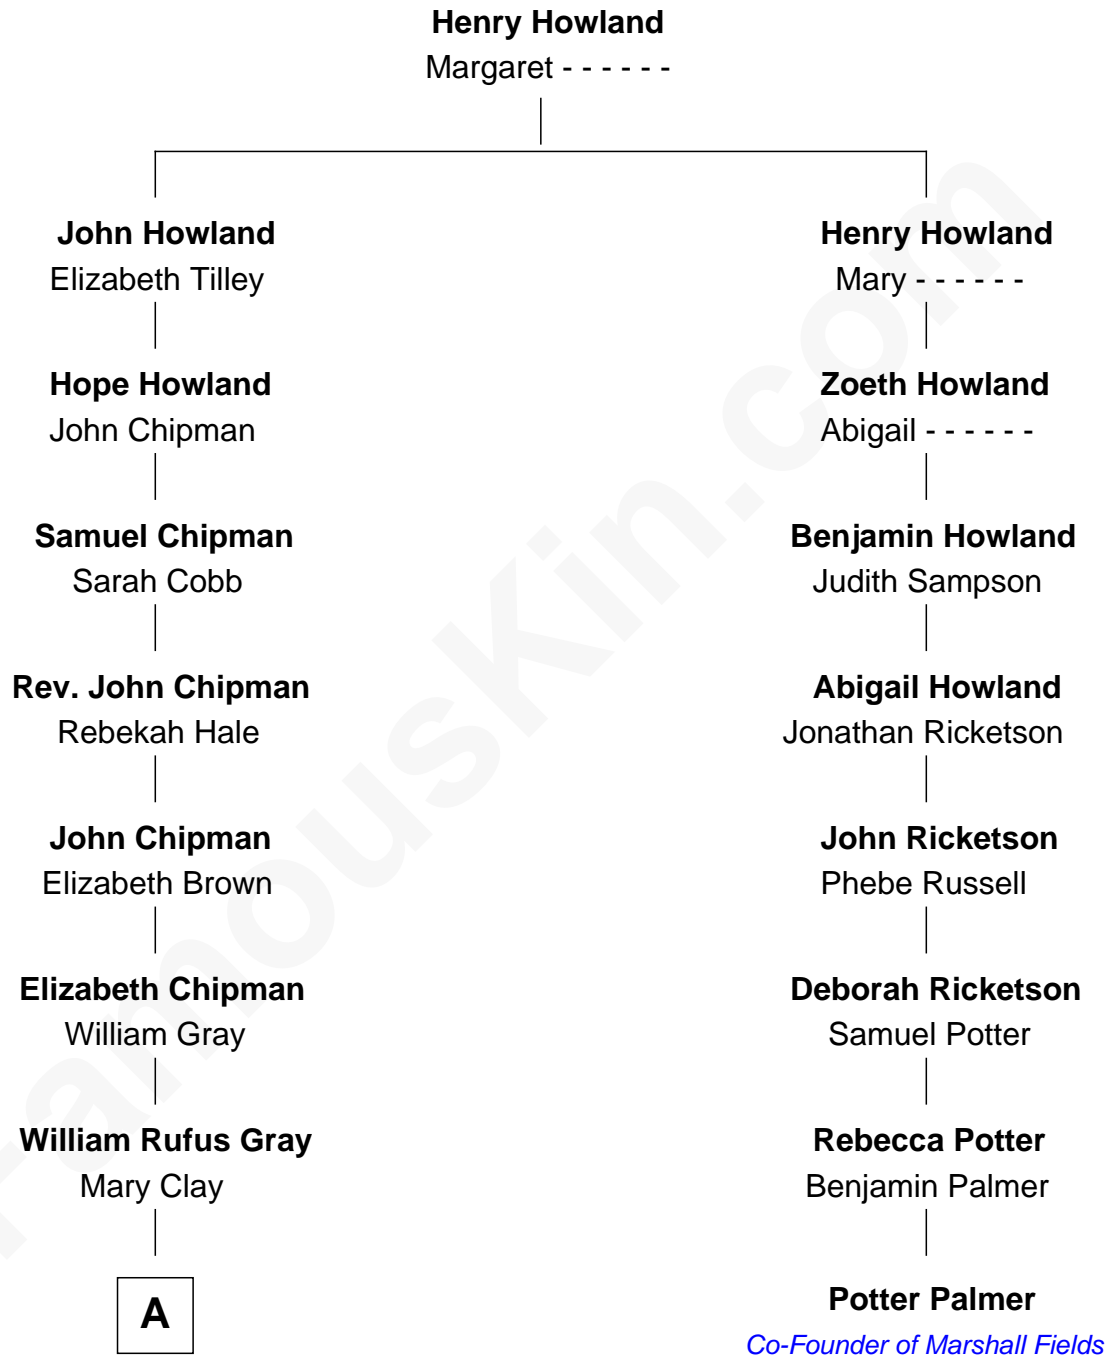

## Relationship Chart of

### Story Musgrave

NASA Astronaut

7th cousin 4 times removed of

### Potter Palmer

Co-Founder of Marshall Fields

**A**

—  
**William Gray**  
Sarah Frances Loring

—  
**Edward Gray**  
Elizabeth Gray Story

—  
**Marguerite Gray**  
John Butler Swann

—  
**Marguerite Swann**  
Percy Musgrave

—  
**Story Musgrave**  
*NASA Astronaut*

FamousKin.com